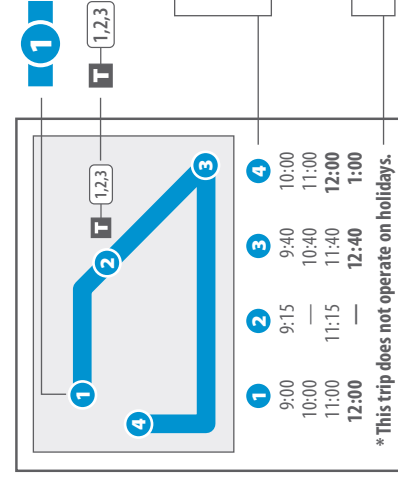

SATURDAY • TO DOWNTOWN

	3 Clinton National Airport	2 East Little Rock Community Center	1 River Cities Travel Center
A.M.			
	5:49	5:57	6:05
	6:26	6:34	6:43
	7:02	7:10	7:19
	7:37	7:46	7:55
	8:18	8:27	8:36
	8:57	9:06	9:15
	9:37	9:46	9:55
	10:17	10:26	10:35
	10:57	11:06	11:15
	11:37	11:46	11:55
P.M.			
	12:17	12:26	12:35
	12:57	1:06	1:15
	1:37	1:46	1:55
	2:17	2:26	2:35
	2:57	3:06	3:15
	3:34	3:42	3:50
	4:17	4:26	4:35
	4:50	4:58	5:06
	5:35	5:43	5:51
	6:01	6:09	6:17
	6:36	6:44	6:52

SUNDAY • FROM DOWNTOWN

	1 River Cities Travel Center	2 East Little Rock Comm. Center	3 Clinton National Airport
A.M.			
	9:15	8:45	8:54
	10:00	9:24	9:33
	10:45	10:09	10:18
	11:30	10:54	11:03
	12:15	11:39	11:48
P.M.			
	1:00	1:09	1:18
	1:45	1:54	2:03
	2:30	2:39	2:48
	3:15	3:24	3:33
	4:00	4:08	4:16

SUNDAY • TO DOWNTOWN

	3 Clinton National Airport	2 East Little Rock Comm. Center	1 River Cities Travel Center
A.M.			
	8:54	9:03	9:12
	9:33	9:42	9:51
	10:18	10:27	10:36
	11:03	11:12	11:21
	11:48	11:57	12:06
P.M.			
	12:33	12:42	12:51
	1:18	1:27	1:36
	2:03	2:12	2:21
	2:48	2:57	3:06
	3:33	3:42	3:51
	4:16	4:24	4:32

INSTRUCTIONS/INSTRUCCIONES

The bus stops at this location at listed times. Look for column of times below the matching symbol in the schedule. (El bus para en este lugar según el itinerario. Mire la columna de tiempos de llegada de acuerdo al símbolo en el horario.)

Transfer point. Shows where this bus intersects with other routes that are available for transfer. (Lugar de transbordo. Muestra donde el bus intersecta otras rutas para hacer transbordar.)

The timetable shows when the bus is scheduled to depart numbered timepoints. Departure times may vary and depend on traffic and weather conditions. Arrive at the bus stop about 5 minutes early to avoid missing the bus. (El itinerario muestra cuando el bus está programado para partir en los tiempos indicados. Los tiempos de salida de los buses pueden variar dependiendo de las condiciones del tráfico y del tiempo. Llegue a la parada del bus con 5 minutos de antelación para evitar perder el bus.)

Watch for special notes that appear at the bottom of the page. They are usually marked with an asterisk (*). (Ponga atención a las pequeñas notas en la parte inferior de la página. Estas están usualmente marcadas con asterisco.)

501-375-1163 rrmetro.org @rrmetro f rrmetro

Clinton Center / Airport

- River Cities Travel Center
- Downtown Little Rock
- Carver Magnet Elementary School
- East Little Rock Recreation Center
- Clinton Presidential Center
- Heifer International
- Clinton National Airport
- Homewood Suites by Hilton
- Hampton Inn & Suites
- Little Rock – Downtown
- Residence Inn Little Rock Downtown

FIND A BUS:
DOWNLOAD THE METROtrack APP