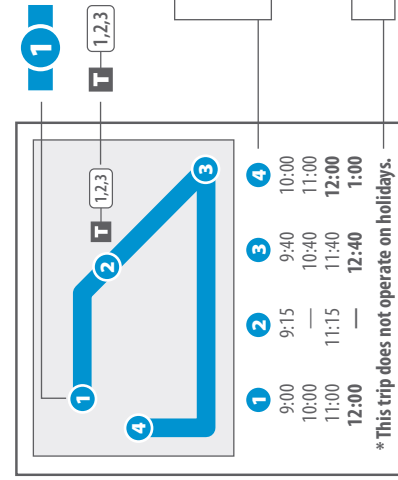

SATURDAY • TO DOWNTOWN

	3 Clinton National Airport	2 East Little Rock Community Center	1 River Cities Travel Center
A.M.			
	5:49	5:57	6:05
	6:26	6:34	6:43
	7:02	7:10	7:19
	7:37	7:46	7:55
	8:18	8:27	8:36
	8:57	9:06	9:15
	9:37	9:46	9:55
	10:17	10:26	10:35
	10:57	11:06	11:15
	11:37	11:46	11:55
P.M.			
	12:17	12:26	12:35
	12:57	1:06	1:15
	1:37	1:46	1:55
	2:17	2:26	2:35
	2:57	3:06	3:15
	3:34	3:42	3:50
	4:17	4:26	4:35
	4:50	4:58	5:06
	5:35	5:43	5:51
	6:01	6:09	6:17
	6:36	6:44	6:52

SUNDAY • FROM DOWNTOWN

	1 River Cities Travel Center	2 East Little Rock Comm. Center	3 Clinton National Airport
A.M.			
	9:15	8:45	8:54
	10:00	9:24	9:33
	10:45	10:09	10:18
	11:30	10:54	11:03
	12:15	11:39	11:48
P.M.			
	1:00	1:09	1:18
	1:45	1:54	2:03
	2:30	2:39	2:48
	3:15	3:24	3:33
	4:00	4:08	4:16

SUNDAY • TO DOWNTOWN

	3 Clinton National Airport	2 East Little Rock Comm. Center	1 River Cities Travel Center
A.M.			
	8:54	9:03	9:12
	9:33	9:42	9:51
	10:18	10:27	10:36
	11:03	11:12	11:21
	11:48	11:57	12:06
P.M.			
	12:33	12:42	12:51
	1:18	1:27	1:36
	2:03	2:12	2:21
	2:48	2:57	3:06
	3:33	3:42	3:51
	4:16	4:24	4:32

INSTRUCTIONS/INSTRUCCIONES

The bus stops at this location at listed times. Look for column of times below the matching symbol in the schedule. (El bus para en este lugar según el itinerario. Mire la columna de tiempos de llegada de acuerdo al símbolo en el horario.)

Transfer point. Shows where this bus intersects with other routes that are available for transfer. (Lugar de transbordo. Muestra donde el bus intersecta otras rutas para hacer transbordar.)

The timetable shows when the bus is scheduled to depart numbered timepoints. Departure times may vary and depend on traffic and weather conditions. Arrive at the bus stop about 5 minutes early to avoid missing the bus. (El itinerario muestra cuando el bus está programado para partir en los tiempos indicados. Los tiempos de salida de los buses pueden variar dependiendo de las condiciones del tráfico y del tiempo. Llegue a la parada del bus con 5 minutos de antelación para evitar perder el bus.)

Watch for special notes that appear at the bottom of the page. They are usually marked with an asterisk (*). (Ponga atención a las pequeñas notas en la parte inferior de la página. Estas están usualmente marcadas con asterisco.)

501-375-1163 rrmetro.org @rrmetro f rrmetro

Clinton Center / Airport

- River Cities Travel Center
- Downtown Little Rock
- Carver Magnet Elementary School
- East Little Rock Recreation Center
- Clinton Presidential Center
- Heifer International
- Clinton National Airport
- Homewood Suites by Hilton
- Hampton Inn & Suites
- Little Rock – Downtown
- Residence Inn Little Rock Downtown

FIND A BUS:
DOWNLOAD THE METROtrack APP