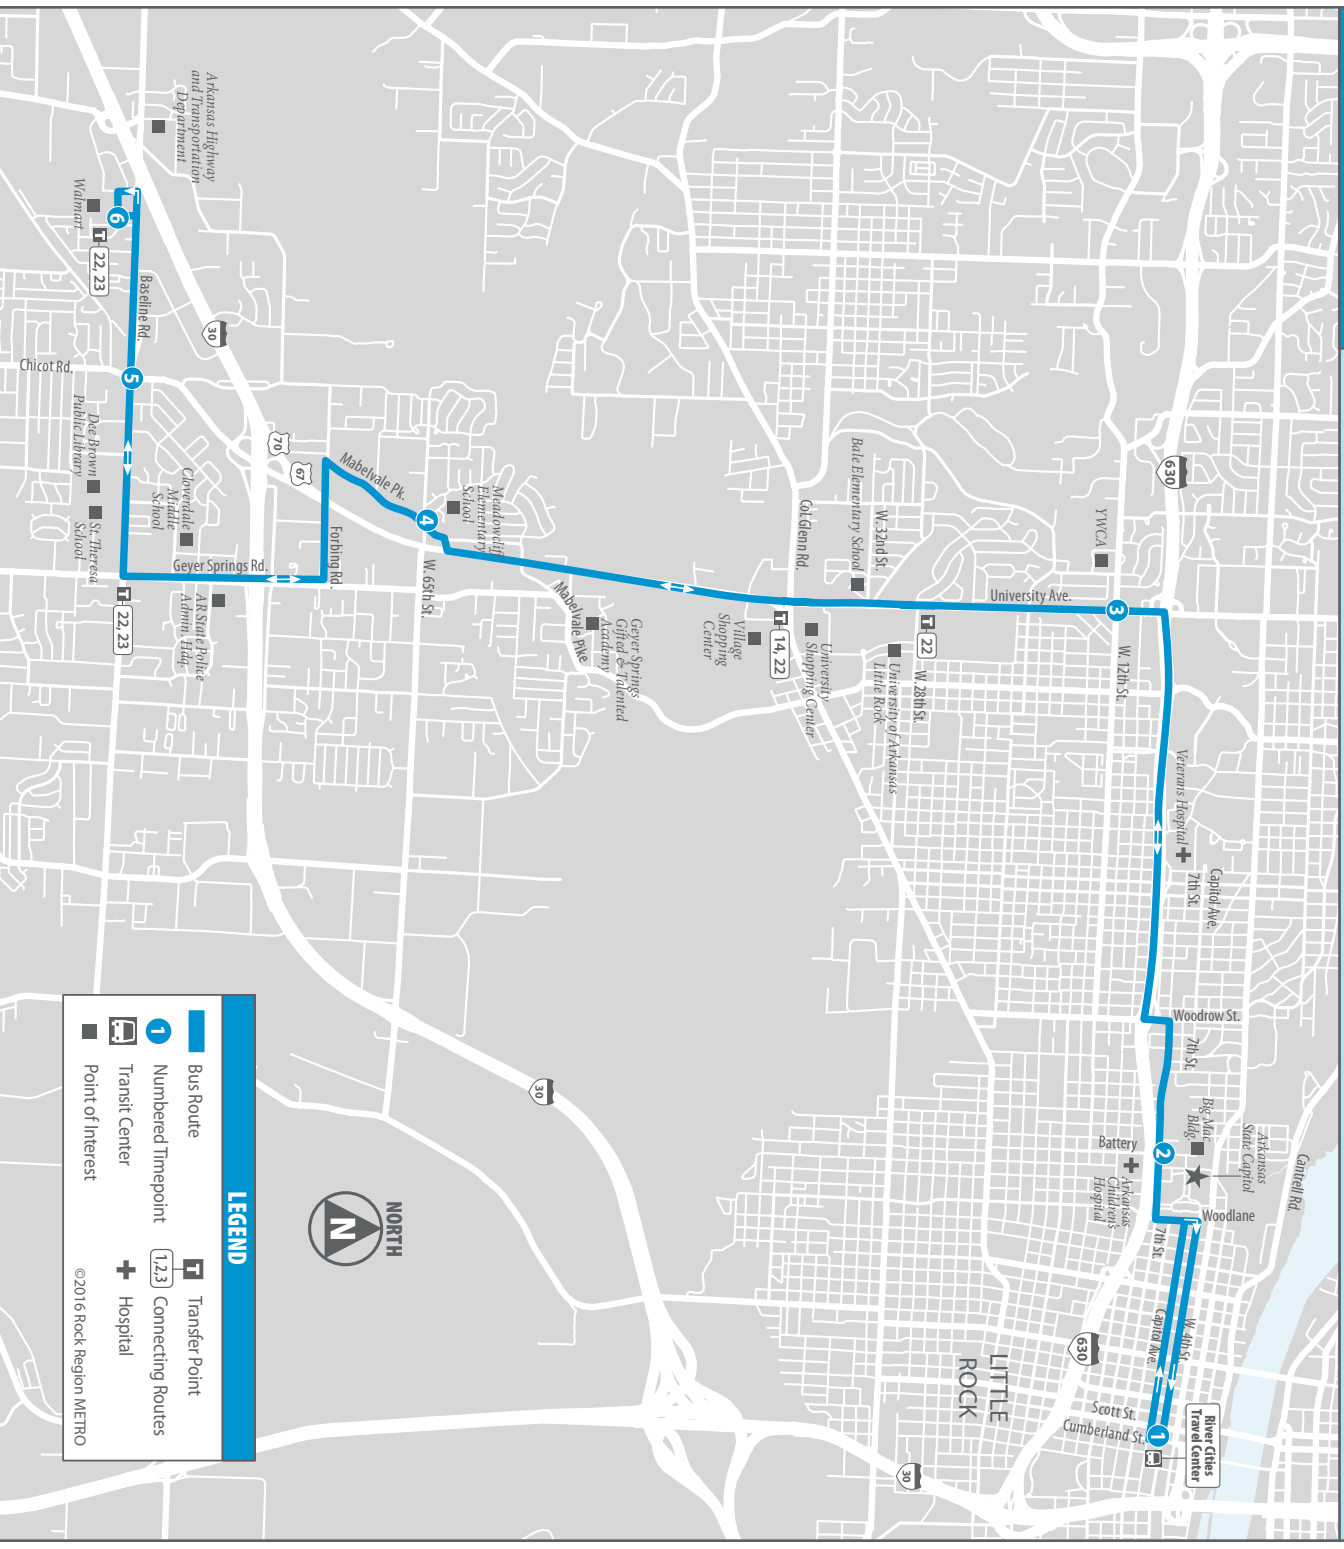

## Mabelvale / Downtown

- River Cities Travel Center
- Downtown Little Rock
- Arkansas State Capitol
- Arkansas Children's Hospital
- University of Arkansas at Little Rock
- University Shopping Center
- Mabelvale

# Route 17

## MONDAY-FRIDAY • FROM DOWNTOWN

- 1** River Cities Travel Center
- 2** 7th & Battery
- 3** University & 12th
- 4** Mabelvale & 65th
- 5** Baseline & Chicot
- 6** Walmart on Baseline

A.M.	6:10 6:51	6:18 7:00	6:25 7:08	6:35 7:19	6:44 7:30	6:49 7:35
P.M.	3:40 4:45 5:15 6:20	3:49 4:54 5:25 6:30	3:57 5:02 5:34 6:39	4:08 5:13 5:46 6:51	4:19 5:24 5:58 7:02	4:24 5:29 6:03 7:07

## MONDAY-FRIDAY • TO DOWNTOWN

- 6** Walmart on Baseline
- 5** Baseline & Chicot
- 4** Mabelvale & 65th
- 3** University & 12th
- 2** 7th & Battery
- 1** River Cities Travel Center

A.M.	5:22 5:57 6:56 7:38	5:27 6:02 7:01 7:43	5:37 6:12 7:11 7:53	5:49 6:24 7:23 8:05	5:57 6:33 7:32 8:14	6:06 6:43 7:42 8:23
P.M.	4:24 5:29	4:29 5:34	4:39 5:44	4:51 5:56	5:00 6:05	5:09 6:14