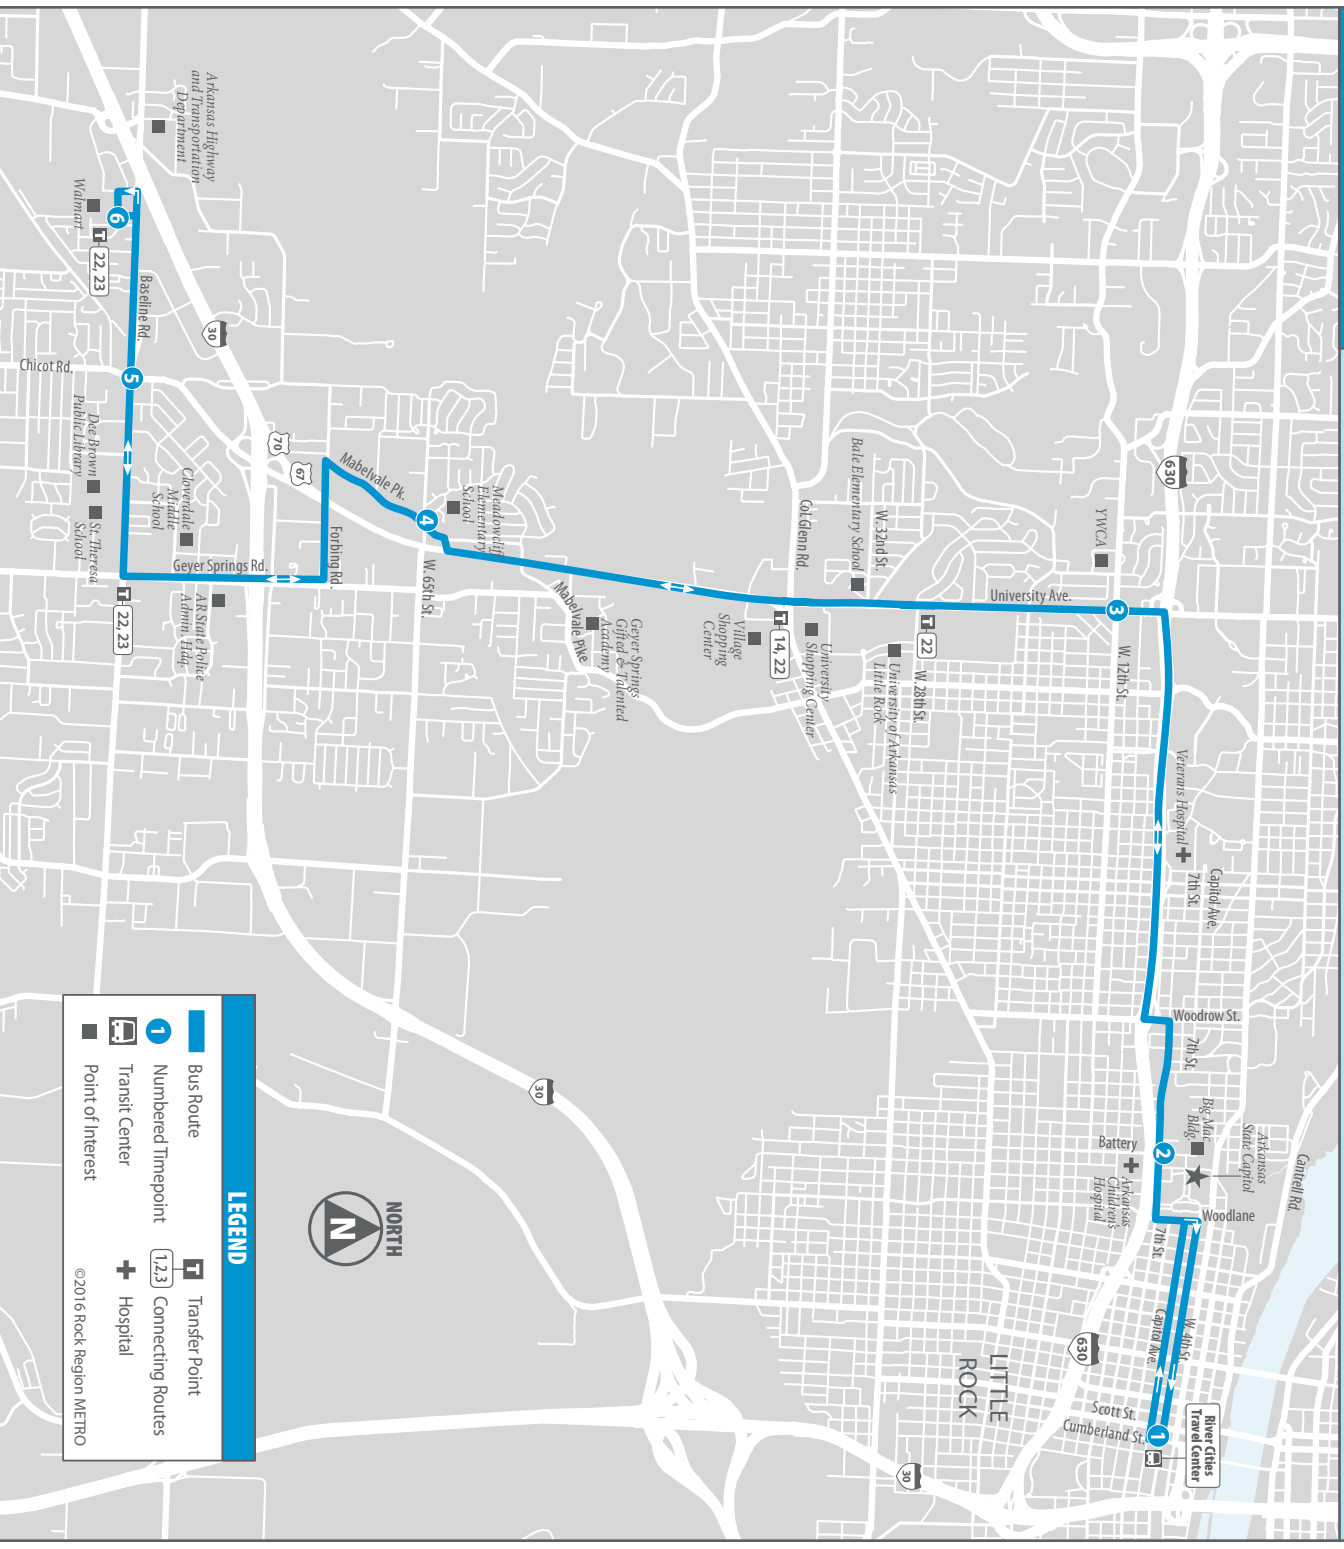

Route 17

Mabelvale / Downtown

MONDAY-FRIDAY • FROM DOWNTOWN

- **1** River Cities Travel Center
- **2** 7th & Battery
- **3** University & 12th
- **4** Mabelvale & 65th
- **5** Baseline & Chicot
- **6** Walmart on Baseline

A.M.	6:10 6:51	6:18 7:00	6:25 7:08	6:35 7:19	6:44 7:30	6:49 7:35
P.M.	3:40 4:45 5:15 6:20	3:49 4:54 5:25 6:30	3:57 5:02 5:34 6:39	4:08 5:13 5:46 6:51	4:19 5:24 5:58 7:02	4:24 5:29 6:03 7:07

MONDAY-FRIDAY • TO DOWNTOWN

- **6** Walmart on Baseline
- **5** Baseline & Chicot
- **4** Mabelvale & 65th
- **3** University & 12th
- **2** 7th & Battery
- **1** River Cities Travel Center

A.M.	5:22 5:57 6:56 7:38	5:27 6:02 7:01 7:43	5:37 6:12 7:11 7:53	5:49 6:24 7:23 8:05	5:57 6:33 7:32 8:14	6:06 6:43 7:42 8:23
P.M.	4:24 5:29	4:29 5:34	4:39 5:44	4:51 5:56	5:00 6:05	5:09 6:14

NO SATURDAY OR SUNDAY SERVICE

All buses have video/audio monitoring, are ADA-accessible and are equipped with bike racks. Todos los buses tienen video y audio, son ADA-accesible y son equipados con portabicicletas.