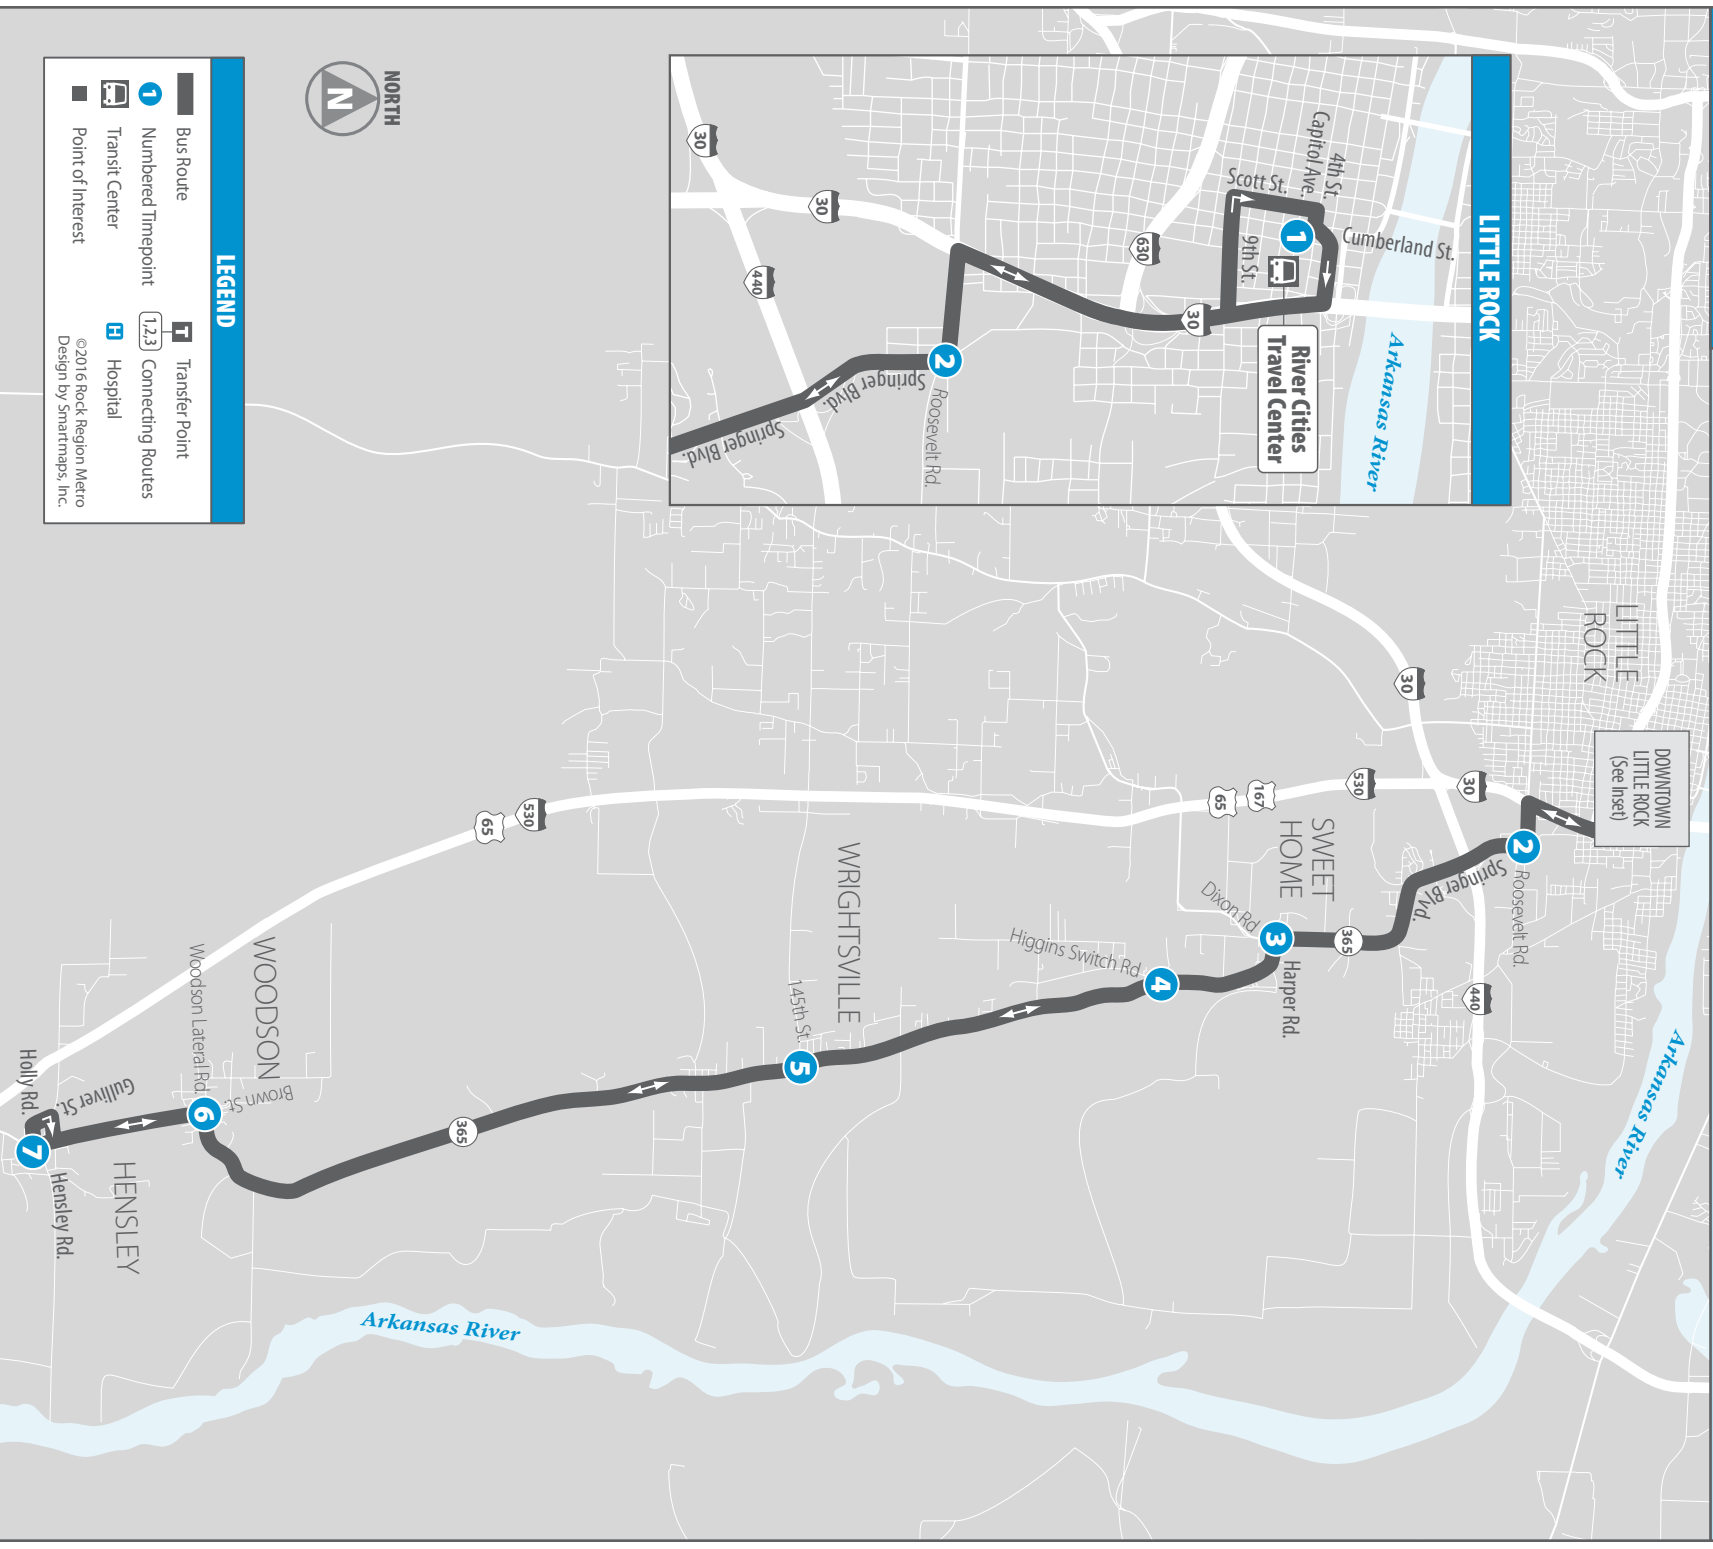

## Hensley Express

River Cities Travel Center  
Downtown Little Rock  
Booker Arts and Science  
Magnet Elementary School  
Hensley  
Woodson  
Wrightsville  
Higgins  
Sweet Home

FIND A BUS:  
DOWNLOAD THE METROtrack APP

# Route 19

# Hensley Express

**LEGEND**

- Bus Route
- 1 Numbered Timepoint
- Transit Center
- Point of Interest
- Transfer Point
- 123 Connecting Routes
- Hospital

©2016 Rock Region Metro  
Design by Smartmaps, Inc.

## MONDAY-FRIDAY • FROM DOWNTOWN LITTLE ROCK TO HENSLEY

|      | 1                          | 2                     | 3          | 4       | 5            | 6       | 7       |
|------|----------------------------|-----------------------|------------|---------|--------------|---------|---------|
|      | River Cities Travel Center | Roosevelt & Springger | Sweet Home | Higgins | Wrightsville | Woodson | Hensley |
| A.M. | 6:40                       | 6:51                  | 6:57       | 7:01    | 7:08         | 7:19    | 7:23    |
|      | 8:10                       | 8:22                  | 8:28       | 8:32    | 8:40         | 8:51    | 8:55    |
| P.M. | 12:20                      | 12:32                 | 12:38      | 12:42   | 12:50        | 1:01    | 1:05    |
|      | 3:15                       | 3:26                  | 3:32       | 3:36    | 3:43         | 3:54    | 3:58    |
|      | 4:47                       | 4:59                  | 5:05       | 5:09    | 5:17         | 5:28    | 5:32    |
|      | 6:20                       | 6:31                  | 6:37       | 6:41    | 6:49         | 7:00    | 7:04    |