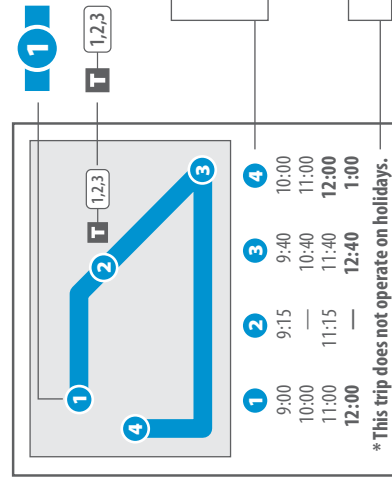

SATURDAY • FROM DOWNTOWN LITTLE ROCK TO HENSLEY

	1	2	3	4	5	6	7
	River Cities Travel Center	Roosevelt & Springer	Sweet Home	Higgins	Wrightsville	Woodson	Hensley
A.M.	9:45 11:15	9:56 11:26	10:02 11:32	10:06 11:36	10:13 11:43	10:24 11:54	10:28 11:58
P.M.	12:45 2:15	12:56 2:26	1:02 2:32	1:06 2:36	1:13 2:43	1:24 2:54	1:28 2:58
	3:45 5:15	3:56 5:27	4:02 5:33	4:06 5:37	4:13 5:45	4:24 5:56	4:28 6:00

SATURDAY • FROM HENSLEY TO DOWNTOWN LITTLE ROCK

	7	6	5	4	3	2	1
	Hensley	Woodson	Wrightsville	Higgins	Sweet Home	Roosevelt & Springer	River Cities Travel Center
A.M.	9:00 10:28	9:04 10:32	9:15 10:43	9:23 10:51	9:27 10:55	9:33 11:01	9:45 11:12
P.M.	11:58 1:28	12:02 1:32	12:13 1:43	12:21 1:51	12:25 1:55	12:31 2:01	12:42 2:12
	2:58 4:28	3:02 4:32	3:13 4:43	3:21 4:51	3:25 4:55	3:31 5:01	3:42 5:12
	6:00	6:04	6:15	6:23	6:27	6:33	6:43

NO SUNDAY SERVICE

All buses have video/audio monitoring, are ADA-accessible and are equipped with bike racks. Todo los buses tienen video y audio, son ADA-accesible y son equipados con portabicicletas.

INSTRUCTIONS/INSTRUCCIONES

The bus stops at this location at listed times. Look for column of times below the matching symbol in the schedule. (El bus para en este lugar según el itinerario. Mire la columna de tiempos de llegada de acuerdo al símbolo en el horario.)

Transfer point. Shows where this bus intersects with other routes that are available for transfer. (Lugar de transbordo. Muestra donde el bus intersecta otras rutas para hacer transbordar.)

The timetable shows when the bus is scheduled to depart numbered timepoints. Departure times may vary and depend on traffic and weather conditions. Arrive at the bus stop about 5 minutes early to avoid missing the bus. (El itinerario muestra cuando el bus está programado para partir en los tiempos indicados. Los tiempos de salida de los buses pueden variar dependiendo de las condiciones del tráfico y del tiempo. Llegue a la parada del bus con 5 minutos de antelación para evitar perder el bus.)

Watch for special notes that appear at the bottom of the page. They are usually marked with an asterisk (*). (Ponga atención a las pequeñas notas en la parte inferior de la página. Estas están usualmente marcadas con asterisco.)

501-375-1163 rrmetro.org @rrmetro rrmetro

Hensley Express

- River Cities Travel Center
- Downtown Little Rock
- Booker Arts and Science Magnet Elementary School
- Hensley
- Woodson
- Wrightsville
- Higgins
- Sweet Home