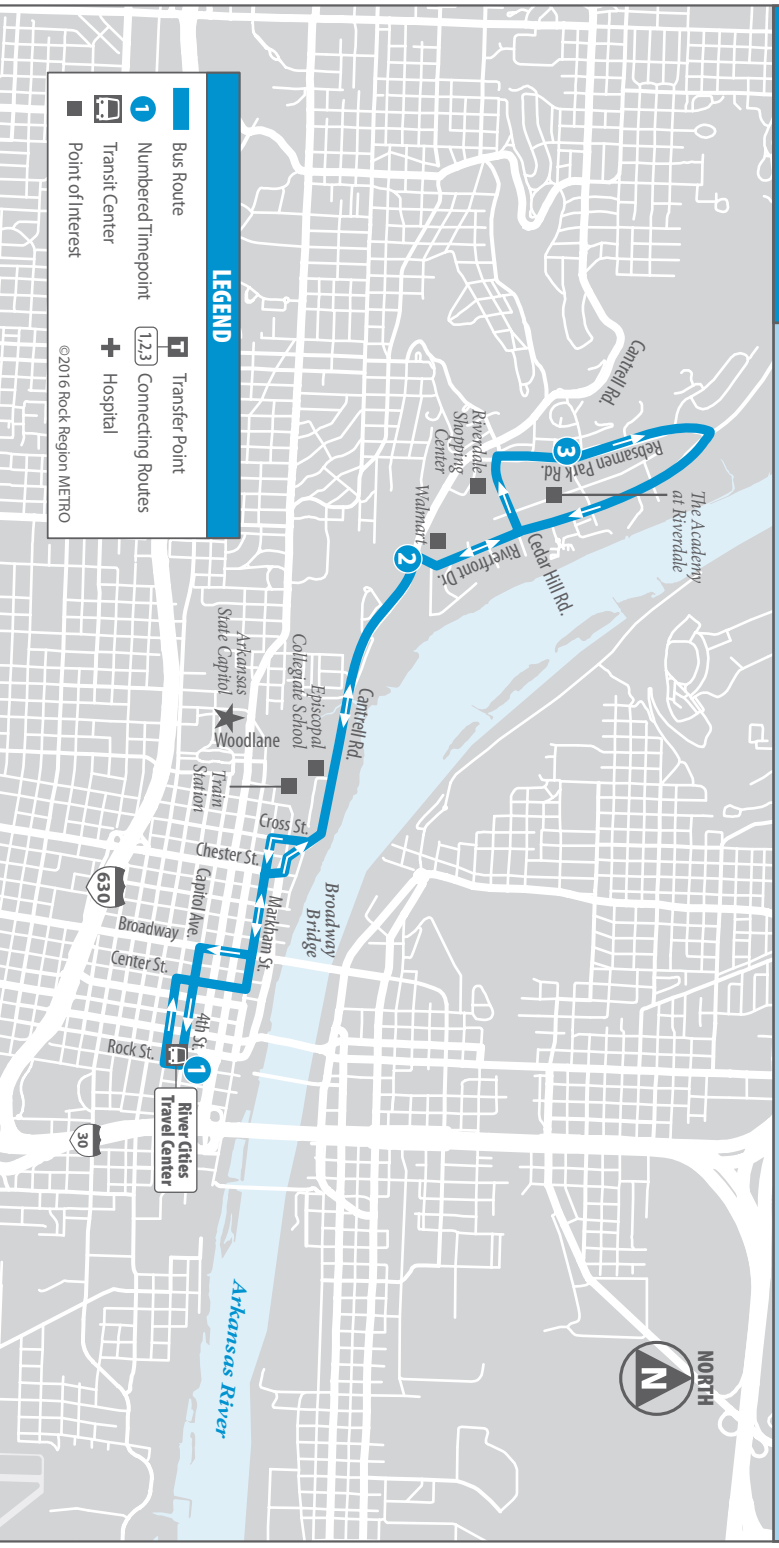

501-375-1163 [rrmetro.org](http://rrmetro.org) [@rrmetro](https://twitter.com/rrmetro) [f rrmetro](https://facebook.com/rrmetro)

River Cities Travel Center | 310 E. Capitol Ave., Little Rock

## Riverdale

River Cities Travel Center  
Downtown Little Rock  
Episcopal Collegiate School  
Walmart  
The Academy at Riverdale  
Riverdale Shopping Center

## MONDAY-FRIDAY • FROM DOWNTOWN

	1 River Cities Travel Center	2 Riverfront & Cantrell	3 Rebsamen & Riverdale
A.M.	6:10	6:21	6:25
	6:45	6:55	6:59
	7:22	7:32	7:36
	8:00	8:11	8:16
	8:41	8:52	8:56
	9:20	9:31	9:36
	10:00	10:11	10:16
	10:40	10:51	10:56
P.M.	11:20	11:31	11:36
	12:00	12:11	12:16
	12:40	12:51	12:56
	1:20	1:31	1:36
	2:00	2:11	2:16
	2:40	2:51	2:56
	3:20	3:31	3:36
	3:55	4:06	4:11
	4:40	4:51	4:56
	5:10	5:21	5:25
	5:51	6:01	6:05

## MONDAY-FRIDAY • TO DOWNTOWN

	3 Rebsamen & Riverdale	2 Riverfront & Cantrell	1 River Cities Travel Center
A.M.	6:25	6:32	6:43
	6:59	7:05	7:15
	7:36	7:44	7:55
	8:16	8:24	8:35
	8:56	9:04	9:15
	9:36	9:44	9:55
	10:16	10:24	10:35
	10:56	11:04	11:15
P.M.	11:36	11:44	11:55
	12:16	12:24	12:35
	12:56	1:04	1:15
	1:36	1:44	1:55
	2:16	2:24	2:35
	2:56	3:04	3:15
	3:36	3:44	3:55
	4:11	4:19	4:30
	4:56	5:04	5:15
	5:25	5:33	5:44
	6:05	6:11	6:20