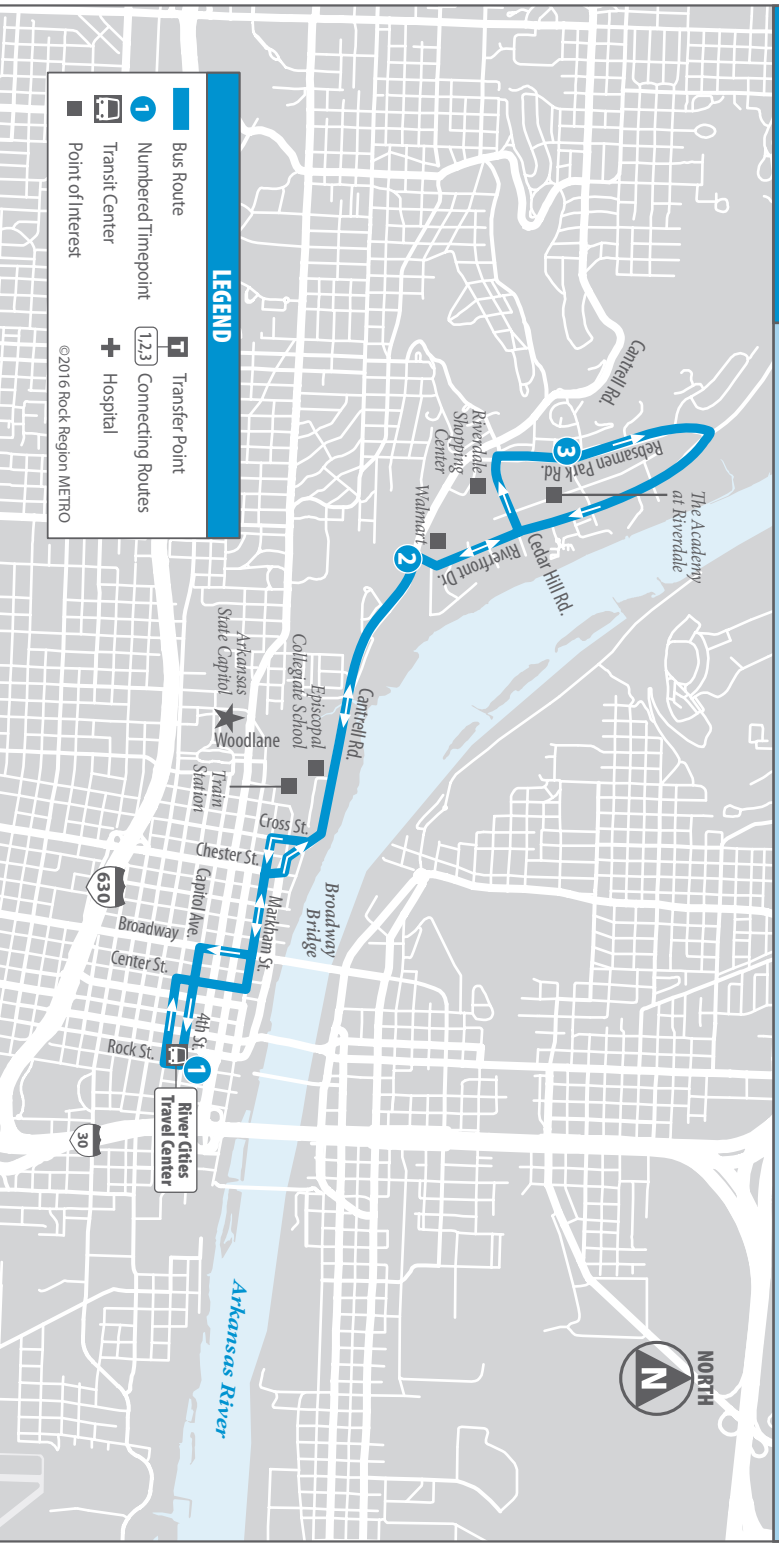

Transfer point. Shows where this bus intersects with other routes that are available for transfer. (Lugar de transbordo. Muestra donde el bus interseca otras rutas para hacer transbordar.)

The timetable shows when the bus is scheduled to depart numbered timepoints. Departure times may vary and depend on traffic and weather conditions. Arrive at the bus stop about 5 minutes early to avoid missing the bus. (El itinerario muestra cuando el bus está programado para partir en los tiempos indicados. Los tiempos de salida de los buses pueden variar dependiendo de las condiciones del tráfico y del tiempo. Llegue a la parada del bus con 5 minutos de antelación para evitar perder el bus.)

501-375-1163

rrmetro.org

@rrmetro

rrmetro

Rock Region
METRO

FIND A BUS:
DOWNLOAD THE METROtrack APP

Riverdale
River Cities Travel Center
Downtown Little Rock
Episcopal Collegiate School
Walmart
The Academy at Riverdale
Riverdale Shopping Center

21

Route 21

Riverdale

MONDAY-FRIDAY • FROM DOWNTOWN

	1	2	3
	River Cities Travel Center	Riverfront & Cantrell	Rebsamen & Riverdale
A.M.	6:10 6:45	6:21 6:55	6:25 6:59
	7:22 8:00	7:32 8:11	7:36 8:16
	8:41 9:20	8:52 9:31	8:56 9:36
	10:00 10:40	10:11 10:51	10:16 10:56
P.M.	11:20 12:00	11:31 12:11	11:36 12:16
	12:40 1:20	12:51 1:31	12:56 1:36
	2:00 2:40	2:11 2:51	2:16 2:56
	3:20 3:55	3:31 4:06	3:36 4:11
	4:40 5:10	4:51 5:21	4:56 5:25
	5:51	6:01	6:05

MONDAY-FRIDAY • TO DOWNTOWN

	3	2	1
	Rebsamen & Riverdale	Riverfront & Cantrell	River Cities Travel Center
A.M.	6:25 6:59	6:32 7:05	6:43 7:15
	7:36 8:16	7:44 8:24	7:55 8:35
	8:56 9:36	9:04 9:44	9:15 9:55
	10:16 10:56	10:24 11:04	10:35 11:15
P.M.	11:36 12:16	11:44 12:24	11:55 12:35
	1:36	1:04	1:15
	2:16	2:24	2:35
	2:56	3:04	3:15
	3:36	3:44	3:55
	4:11	4:19	4:30
	4:56	5:04	5:15
	5:25	5:33	5:44
	6:05	6:11	6:20