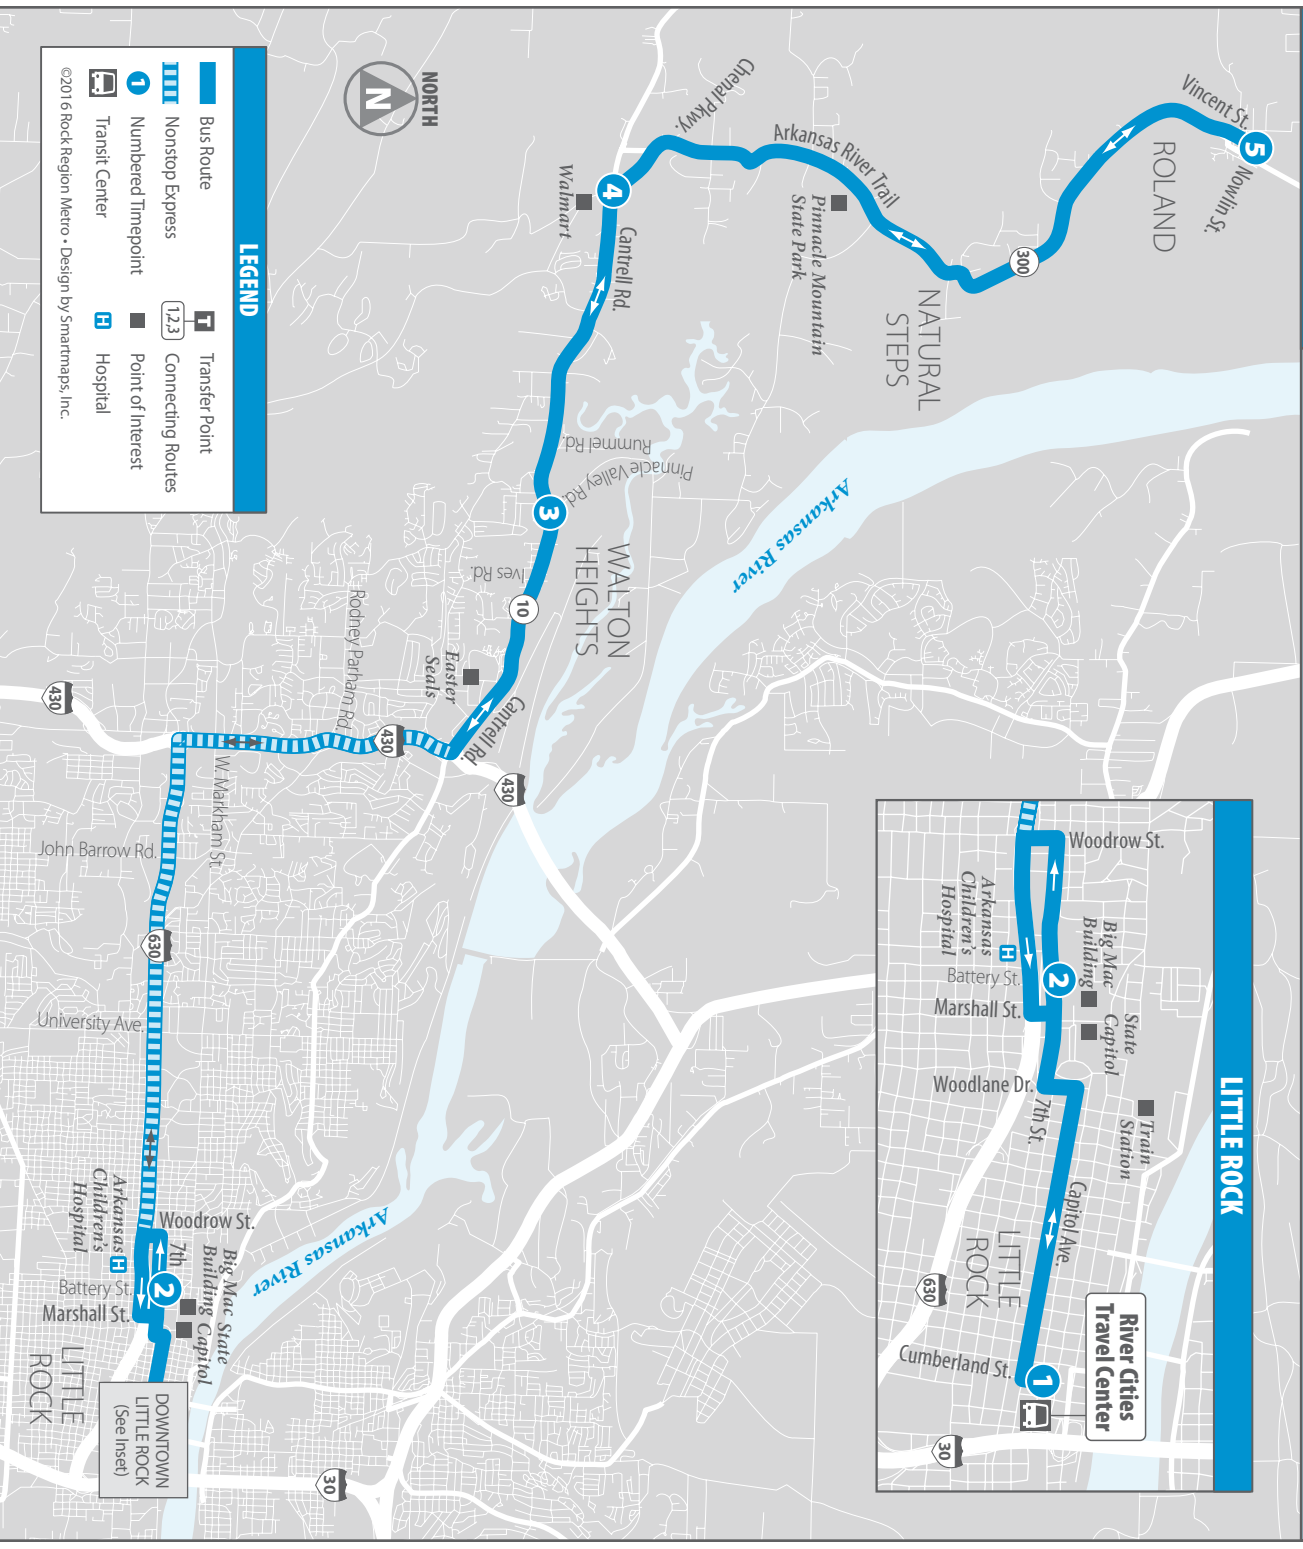

Route 25

Pinnacle Mountain Express

MONDAY-FRIDAY • FROM DOWNTOWN LITTLE ROCK TO ROLAND

1	2	3	4	5
River Cities Travel Center	7th & Battery	Highway 10 & Pinnacle Valley	Chenal Pkwy & Hwy 10	Roland (Nowlin & Vincent)

A.M.						
* 6:15	NONSTOP ON I-430 & I-630	6:33	6:40	6:55		
6:45	NONSTOP ON I-430 & I-630	7:03	7:10	7:25		
P.M.						
4:40		5:10	5:18	5:33		
4:35		5:20	5:48	6:03		

*These trips operate nonstop from River Cities Travel Center to Highway 10 & I-430.

NO SATURDAY OR SUNDAY SERVICE

All buses have video/audio monitoring, are ADA-accessible and are equipped with bike racks. Todo los buses tienen video y audio, son ADA-accesible y son equipados con portabicicletas.