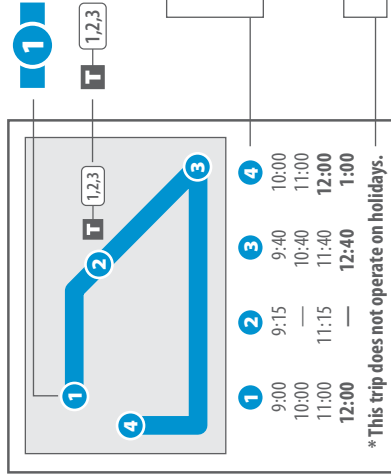

MONDAY-FRIDAY • FROM ROLAND TO DOWNTOWN LITTLE ROCK

- **5**
  Roland
  (Nowlin & Vincent)
- **4**
  Highway 10 &
  Chenal Parkway
- **3**
  Highway 10 &
  Pinnacle Valley
- **2**
  Marshall
  & 7th
- **1**
  River Cities
  Travel Center

A.M.	6:55 7:25	7:19 7:49	7:37 8:07	7:50 8:20
P.M.	5:33 6:03	5:48 6:20	* 5:55 * 6:27	NONSTOP ON I-430 & I-630 NONSTOP ON I-430 & I-630

* These trips make all local stops to Highway 10 & I-430, then operate nonstop to the River Cities Travel Center.

NO SATURDAY OR SUNDAY SERVICE

All buses have video/audio monitoring, are ADA-accessible and are equipped with bike racks. Todo los buses tienen video y audio, son ADA-accesible y son equipados con portabicicletas.

INSTRUCTIONS/INSTRUCCIONES

The bus stops at this location at listed times. Look for column of times below the matching symbol in the schedule. (El bus para en este lugar según el itinerario. Mire la columna de tiempos de llegada de acuerdo al símbolo en el horario.)

Transfer point. Shows where this bus intersects with other routes that are available for transfer. (Lugar de transbordo. Muestra donde el bus intersecta otras rutas para hacer transbordar.)

The timetable shows when the bus is scheduled to depart numbered timepoints. Departure times may vary and depend on traffic and weather conditions. Arrive at the bus stop about 5 minutes early to avoid missing the bus. (El itinerario muestra cuando el bus está programado para partir en los tiempos indicados. Los tiempos de salida de los buses pueden variar dependiendo de las condiciones del tráfico y del tiempo. Llegue a la parada del bus con 5 minutos de antelación para evitar perder el bus.)

Watch for special notes that appear at the bottom of the page. They are usually marked with an asterisk (*). (Ponga atención a las pequeñas notas en la parte inferior de la página. Estas están usualmente marcadas con asterisco (*).)

Rock Region
METRO

501-375-1163 rrrmetro.org @rrmetro rrrmetro

Pinnacle Mountain Express

Roland
Walton Heights
Arkansas State Capitol
Downtown Little Rock
River Cities Travel Center
Pinnacle Mountain State Park
Highway 10 Corridor

FIND A BUS:
DOWNLOAD THE METROtrack APP

25