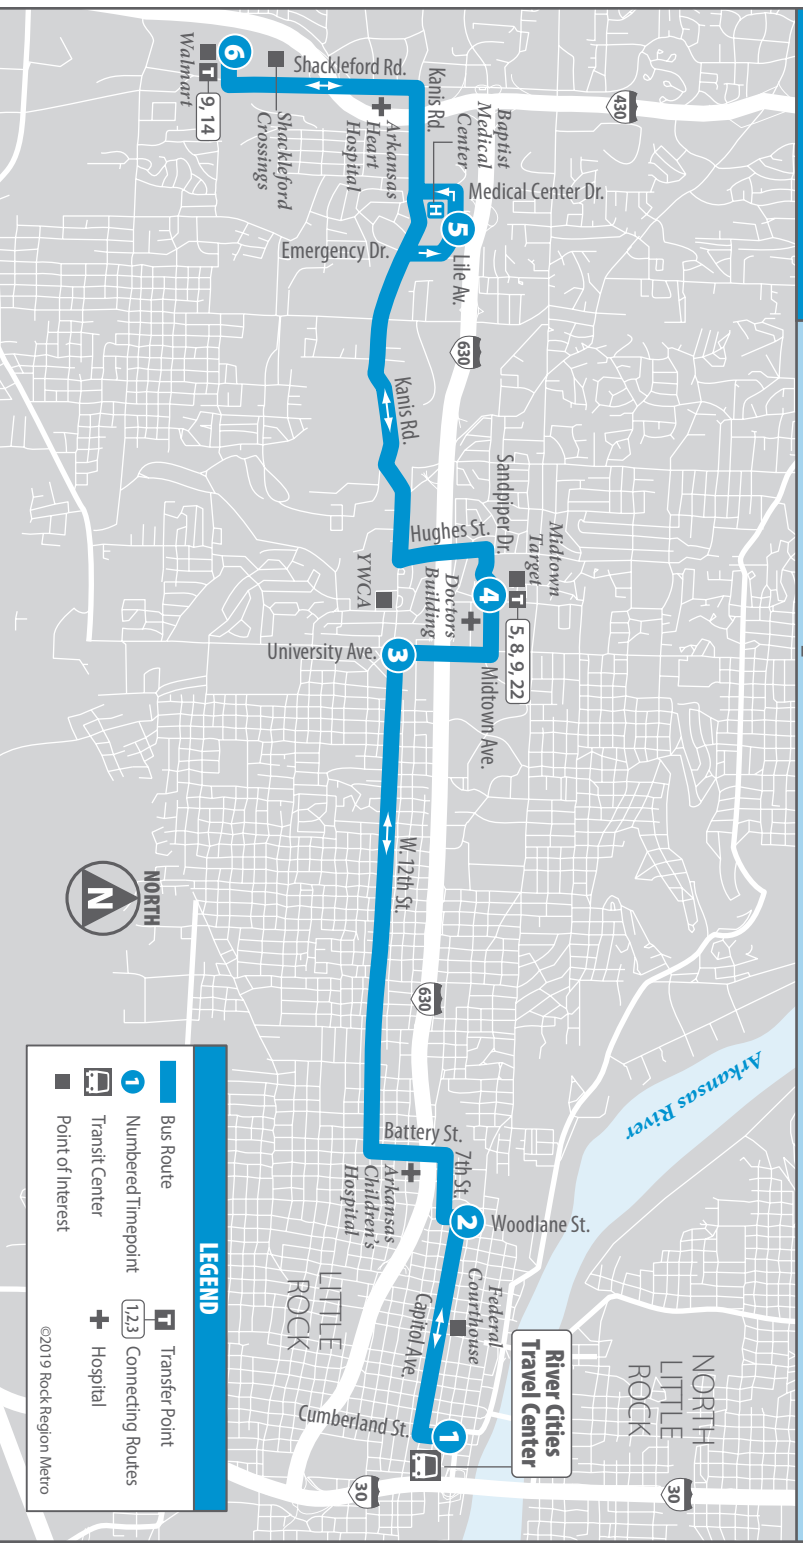

**Bus goes on to serve Route 14 Rosedale Outbound to Walmart on Shackleford.

**Baptist
Medical Center**

- River Cities Travel Center
- Downtown Little Rock
- Arkansas State Capitol Building
- Arkansas Children's Hospital
- Midtown Target
- Doctors Building
- Baptist Medical Center
- Arkansas Heart Hospital
- Walmart at Shackleford Crossings

FIND A BUS:
DOWNLOAD THE METROtrack APP

501-375-1163 rrmetro.org @rrmetro rrmetro

Route 3

Baptist Medical Center

MONDAY-FRIDAY • FROM DOWNTOWN

	1	2	3	4	5	6
	River Cities Travel Center	7th & Battery	12th & University	Midtown Target	Baptist Medical Center	Walmart at River Cities Travel Center
A.M.	6:10 6:45	6:19 6:54	6:31 7:06	6:34 7:09	6:53 7:28	6:59* 7:34*
	7:20 7:55	7:29 8:04	7:41 8:16	7:44 8:19	8:03 8:38	8:09* 8:44*
	8:30 9:05	8:39 9:14	8:51 9:26	8:54 9:29	9:13 9:48	9:19* 9:54*
	9:40 10:15	9:49 10:24	10:01 10:36	10:04 10:39	10:23 10:58	10:29* 11:04*
	10:50 11:25	10:59 11:34	11:11 11:46	11:14 11:49	11:33 12:08	11:39* 12:14*
P.M.	12:00 12:35	12:09 12:44	12:21 12:56	12:24 12:59	12:43 1:18	12:49* 1:24*
	1:10 1:45	1:19 1:54	1:31 2:06	1:34 2:09	1:53 2:28	1:59* 2:34*
	2:20 2:55	2:29 3:04	2:41 3:16	2:44 3:19	3:03 3:38	3:09* 3:44*
	3:30 4:05	3:39 4:14	3:51 4:26	3:54 4:29	4:13 4:48	4:19* 4:54*
	4:38 5:15	4:47 5:24	4:59 5:36	5:02 5:39	5:20 5:58	5:26* 6:04*
	5:50 6:20	5:59 6:29	6:11 6:41	6:14 6:44	6:33 7:00	6:39* 7:06*
	7:00 8:00	7:09 8:09	7:21 8:21	7:24 8:24	7:43 8:43	7:49 8:49