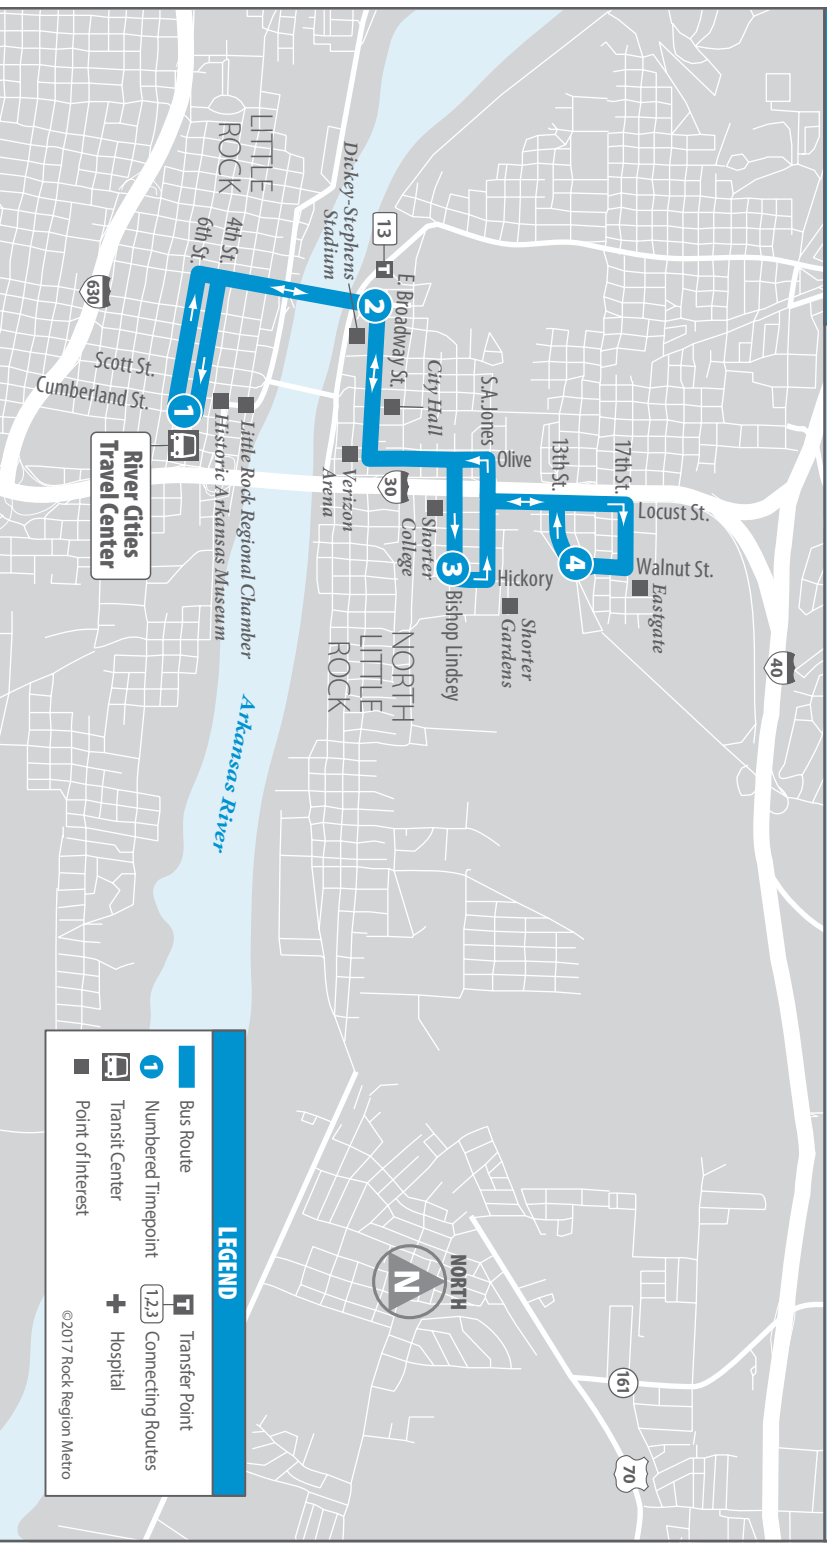

Route 7

Shorter College

MONDAY-FRIDAY • FROM DOWNTOWN

	1	2	3	4
A.M.	6:10	6:18	6:23	6:33
	6:55	7:03	7:08	7:18
	7:40	7:48	7:53	8:03
	8:25	8:33	8:38	8:48
	9:10	9:18	9:23	9:33
	9:55	10:03	10:08	10:18
	10:40	10:48	10:53	11:03
	11:25	11:33	11:38	11:48
P.M.	12:10	12:18	12:23	12:33
	12:55	1:03	1:08	1:18
	1:40	1:48	1:53	2:03
	2:25	2:33	2:38	2:48
	3:10	3:18	3:23	3:33
	3:55	4:03	4:08	4:18
	4:40	4:48	4:53	5:03
	5:25	5:33	5:38	5:48
	6:20	6:28	6:33	6:43
	7:15	7:23	7:28	7:38
	8:00	8:08	8:13	8:23

MONDAY-FRIDAY • TO DOWNTOWN

	4	3	2	1
A.M.	5:50	5:54	5:58	6:05
	6:33	6:38	6:42	6:50
	7:18	7:23	7:27	7:35
	8:03	8:08	8:12	8:20
	8:48	8:53	8:57	9:05
	9:33	9:38	9:42	9:50
	10:18	10:23	10:27	10:35
	11:03	11:08	11:12	11:20
P.M.	11:48	11:53	11:57	12:05
	12:33	12:38	12:42	12:50
	1:18	1:23	1:27	1:35
	2:03	2:08	2:12	2:20
	2:48	2:53	2:57	3:05
	3:33	3:38	3:42	3:50
	4:18	4:23	4:27	4:35
	5:03	5:08	5:12	5:20
	5:48	5:53	5:57	6:05
	6:43	6:48	6:52	7:00
	7:38	7:43	7:47	7:55