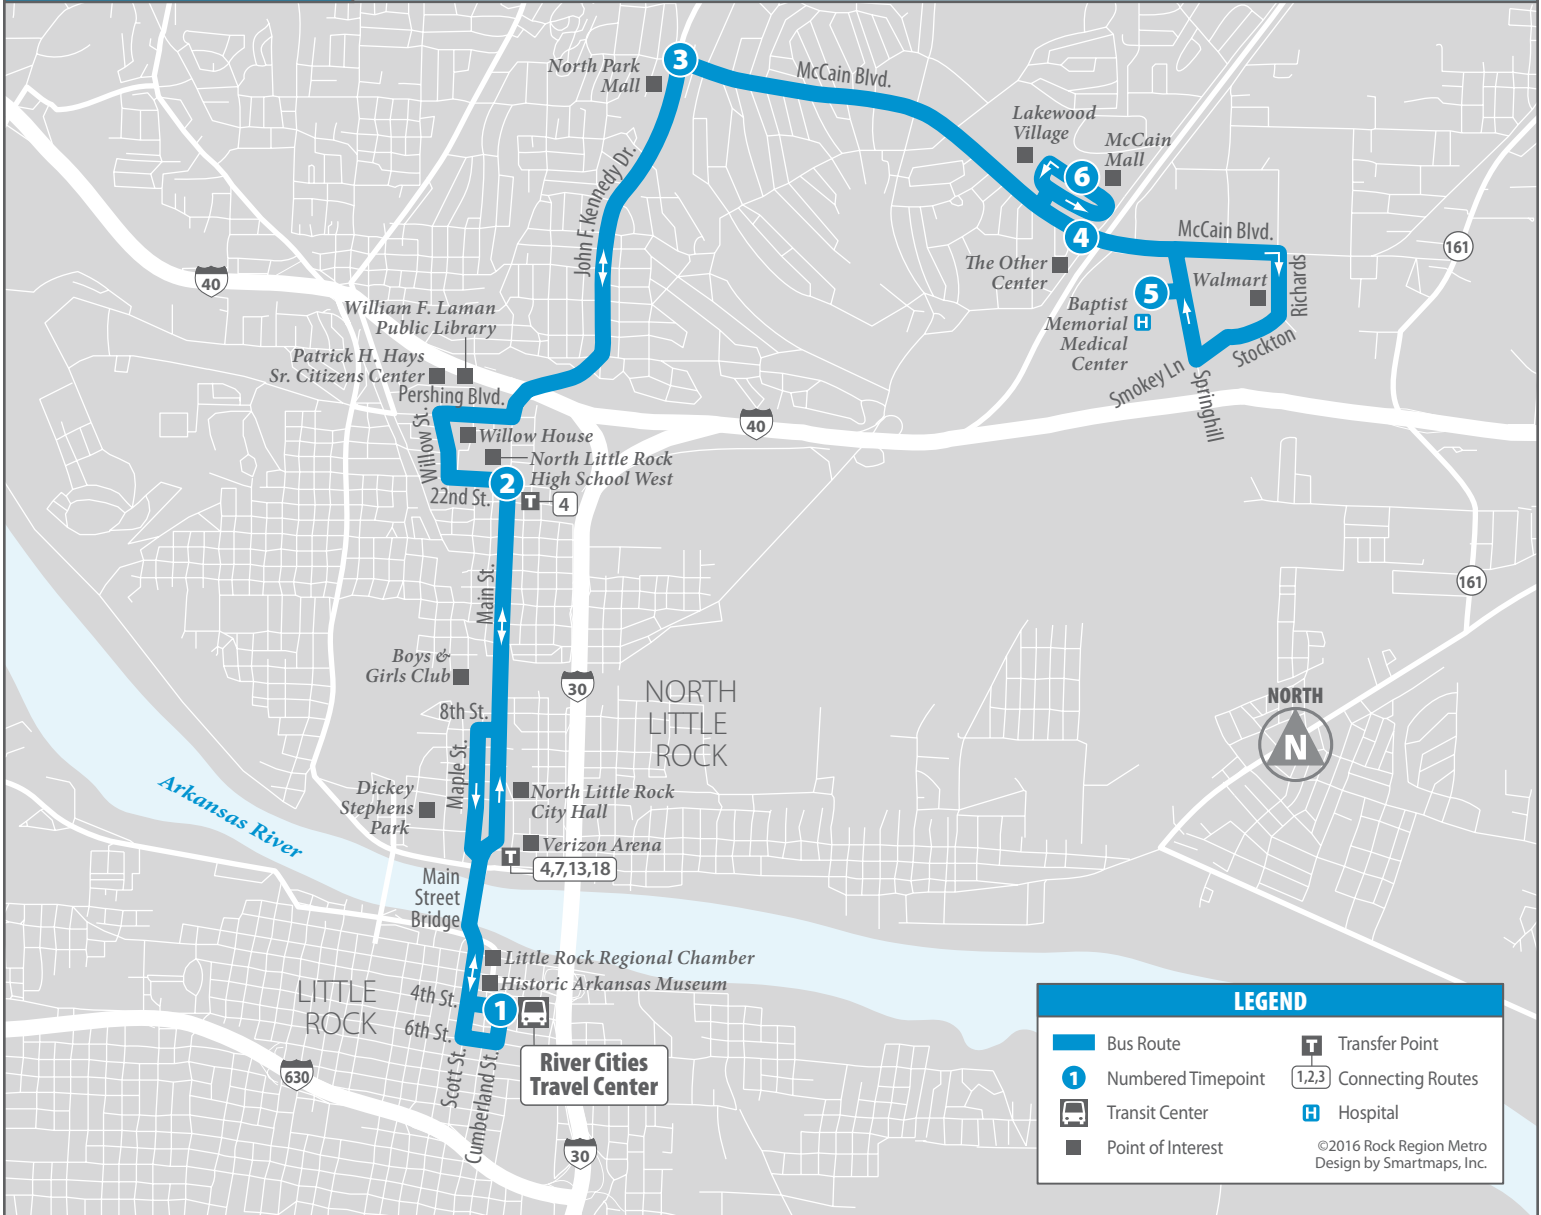

# Route 10

# McCain Mall

LEGEND	
	Bus Route
	Numbered Timepoint
	Transit Center
	Point of Interest
	Transfer Point
	Connecting Routes
	Hospital

©2016 Rock Region Metro  
Design by Smartmaps, Inc.