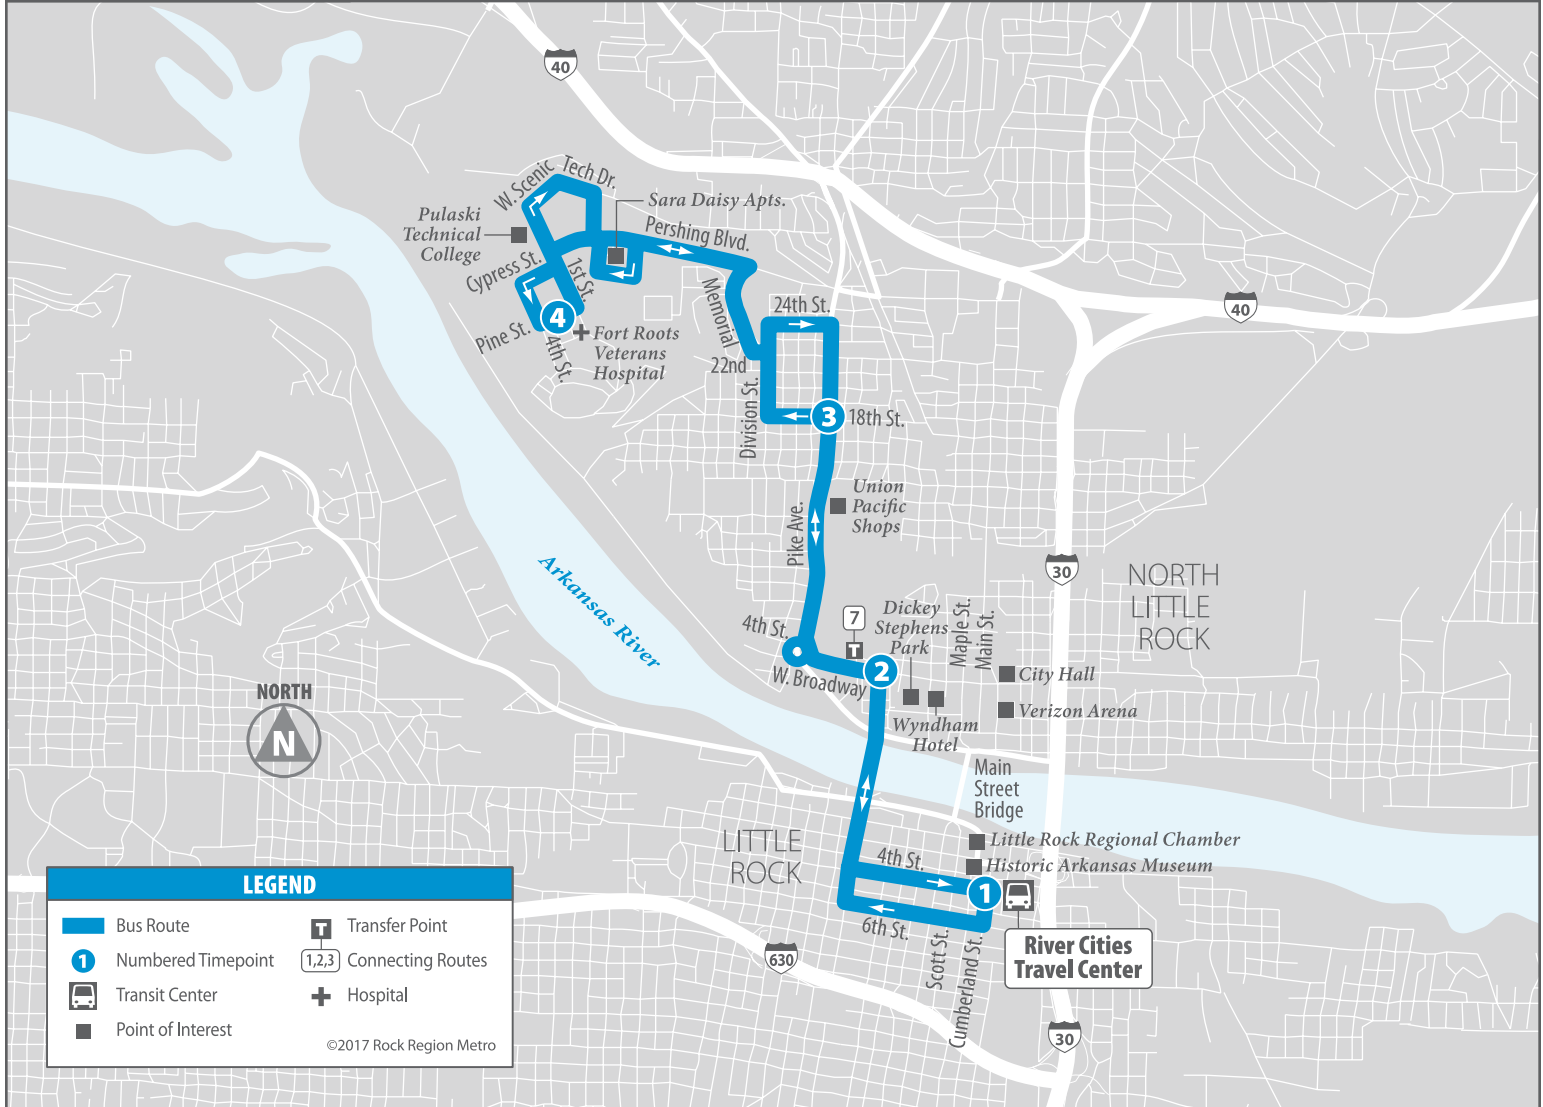

# Route 13

## LEGEND

- Bus Route
- 1 Numbered Timepoint
- 1,2,3 Connecting Routes
- T Transfer Point
- + Hospital
- Point of Interest

©2017 Rock Region Metro