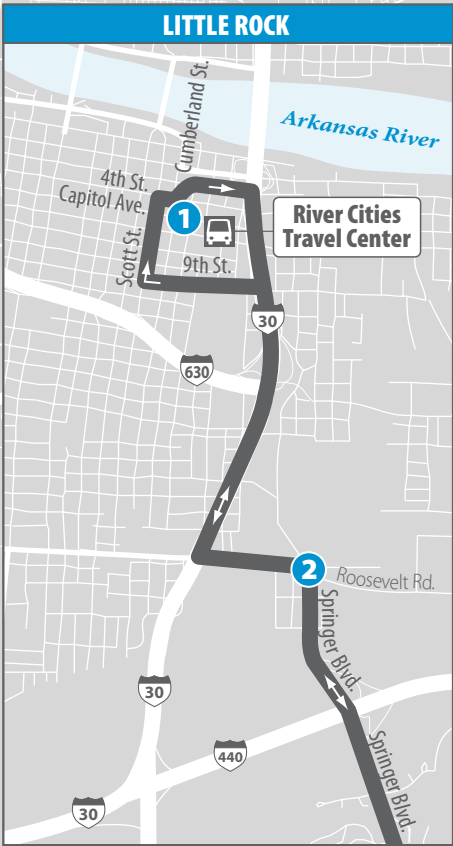

# Route 19

# Hensley Express

LEGEND	
	Bus Route
	Numbered Timepoint
	Transit Center
	Point of Interest
	Transfer Point
	Connecting Routes
	Hospital

©2016 Rock Region Metro  
Design by Smartmaps, Inc.