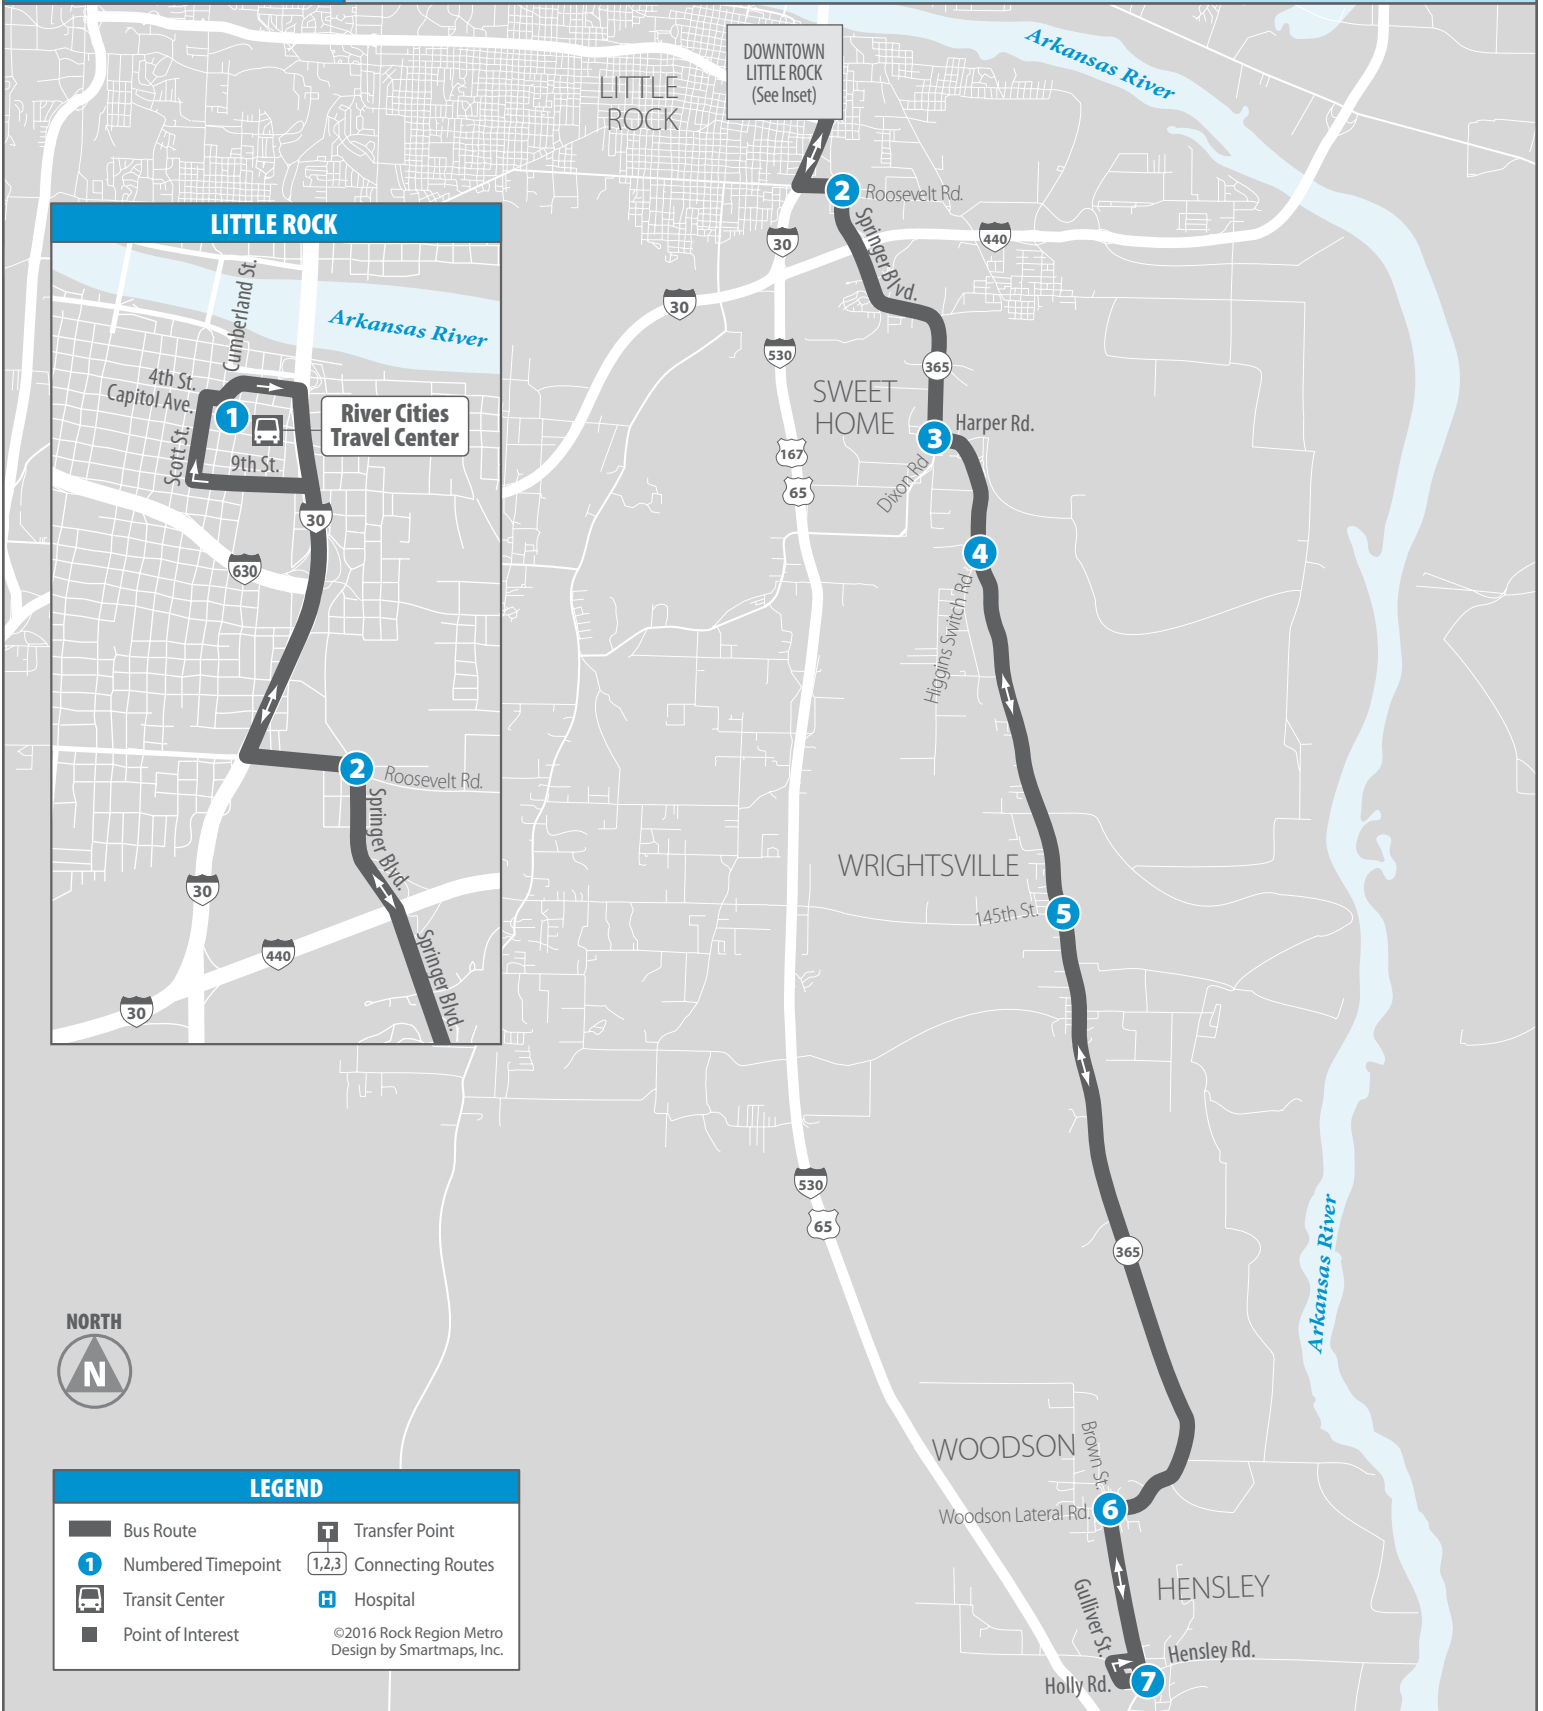

# Route 19

# Hensley Express

LEGEND	
	Bus Route
	Numbered Timepoint
	Transit Center
	Point of Interest
	Transfer Point
	Connecting Routes
	Hospital

©2016 Rock Region Metro  
Design by Smartmaps, Inc.