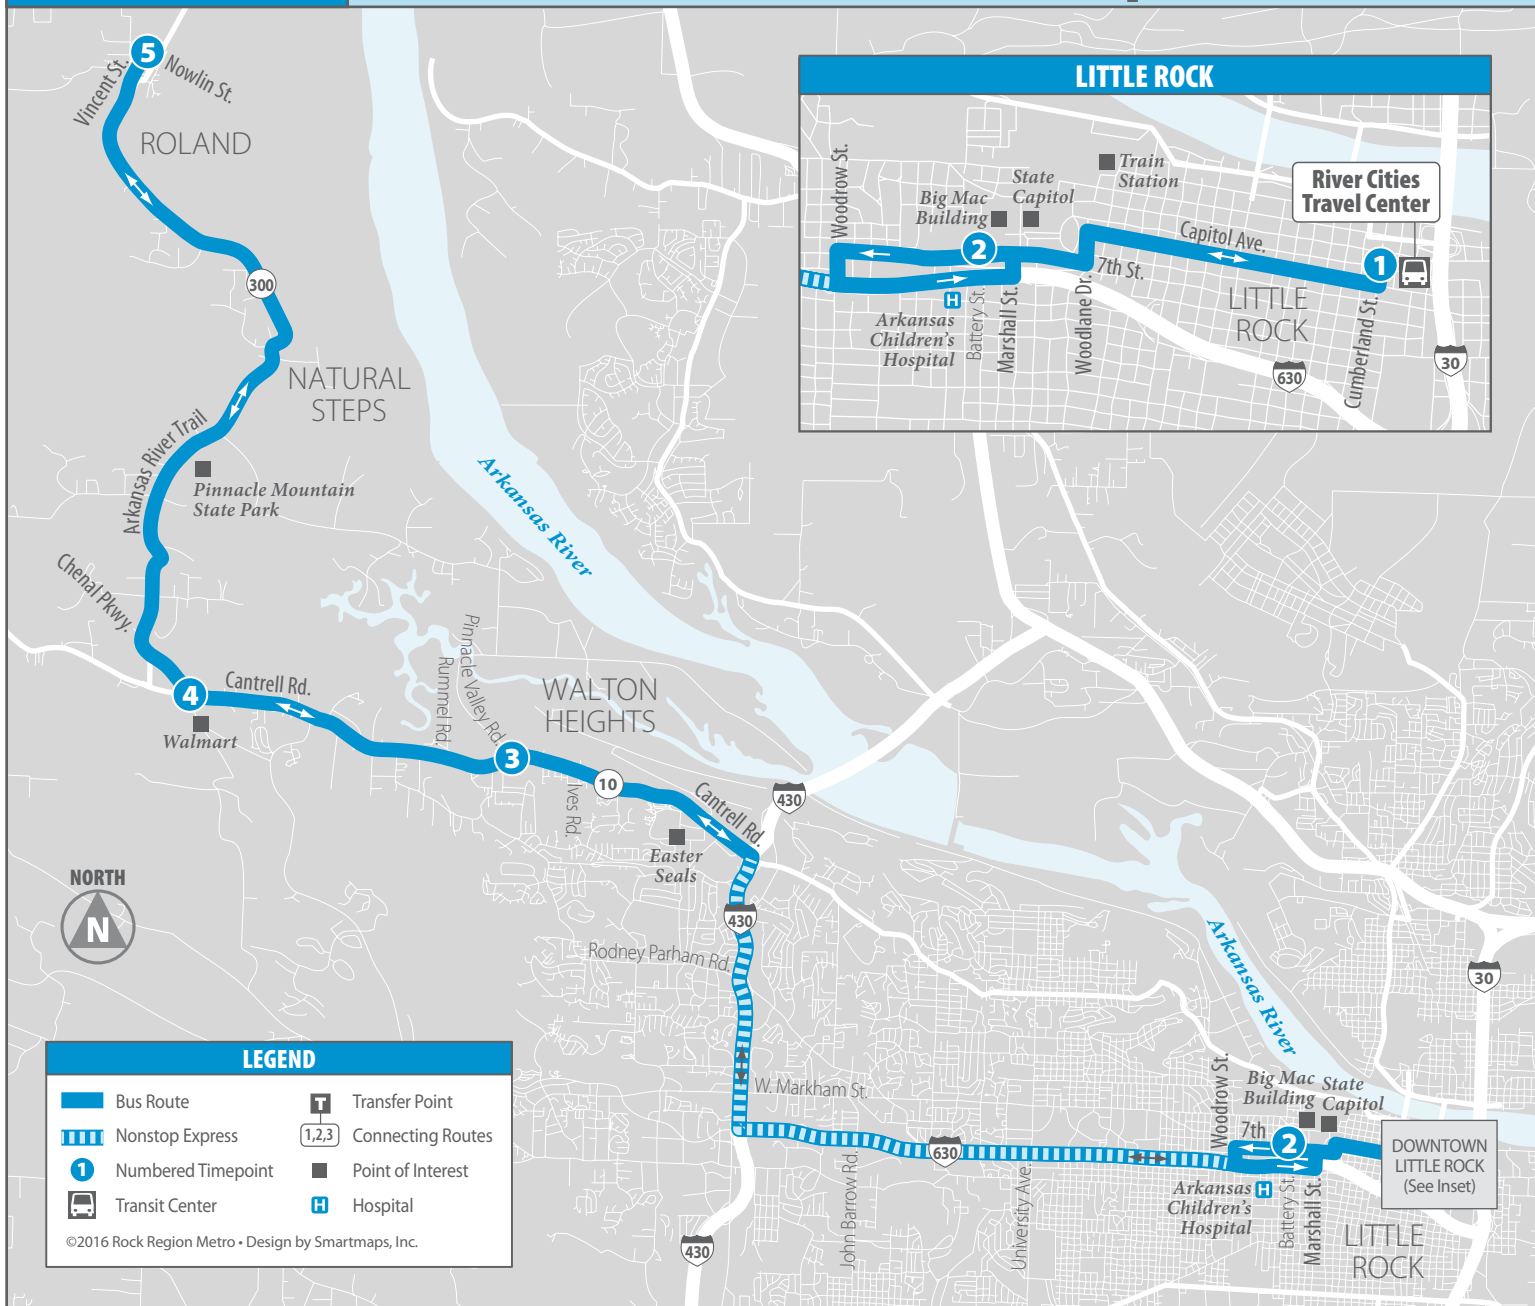

# Route 25

# Pinnacle Mountain Express

### LEGEND

- Bus Route
- Nonstop Express
- Numbered Timepoint
- Transit Center
- Transfer Point
- Connecting Routes
- Point of Interest
- Hospital