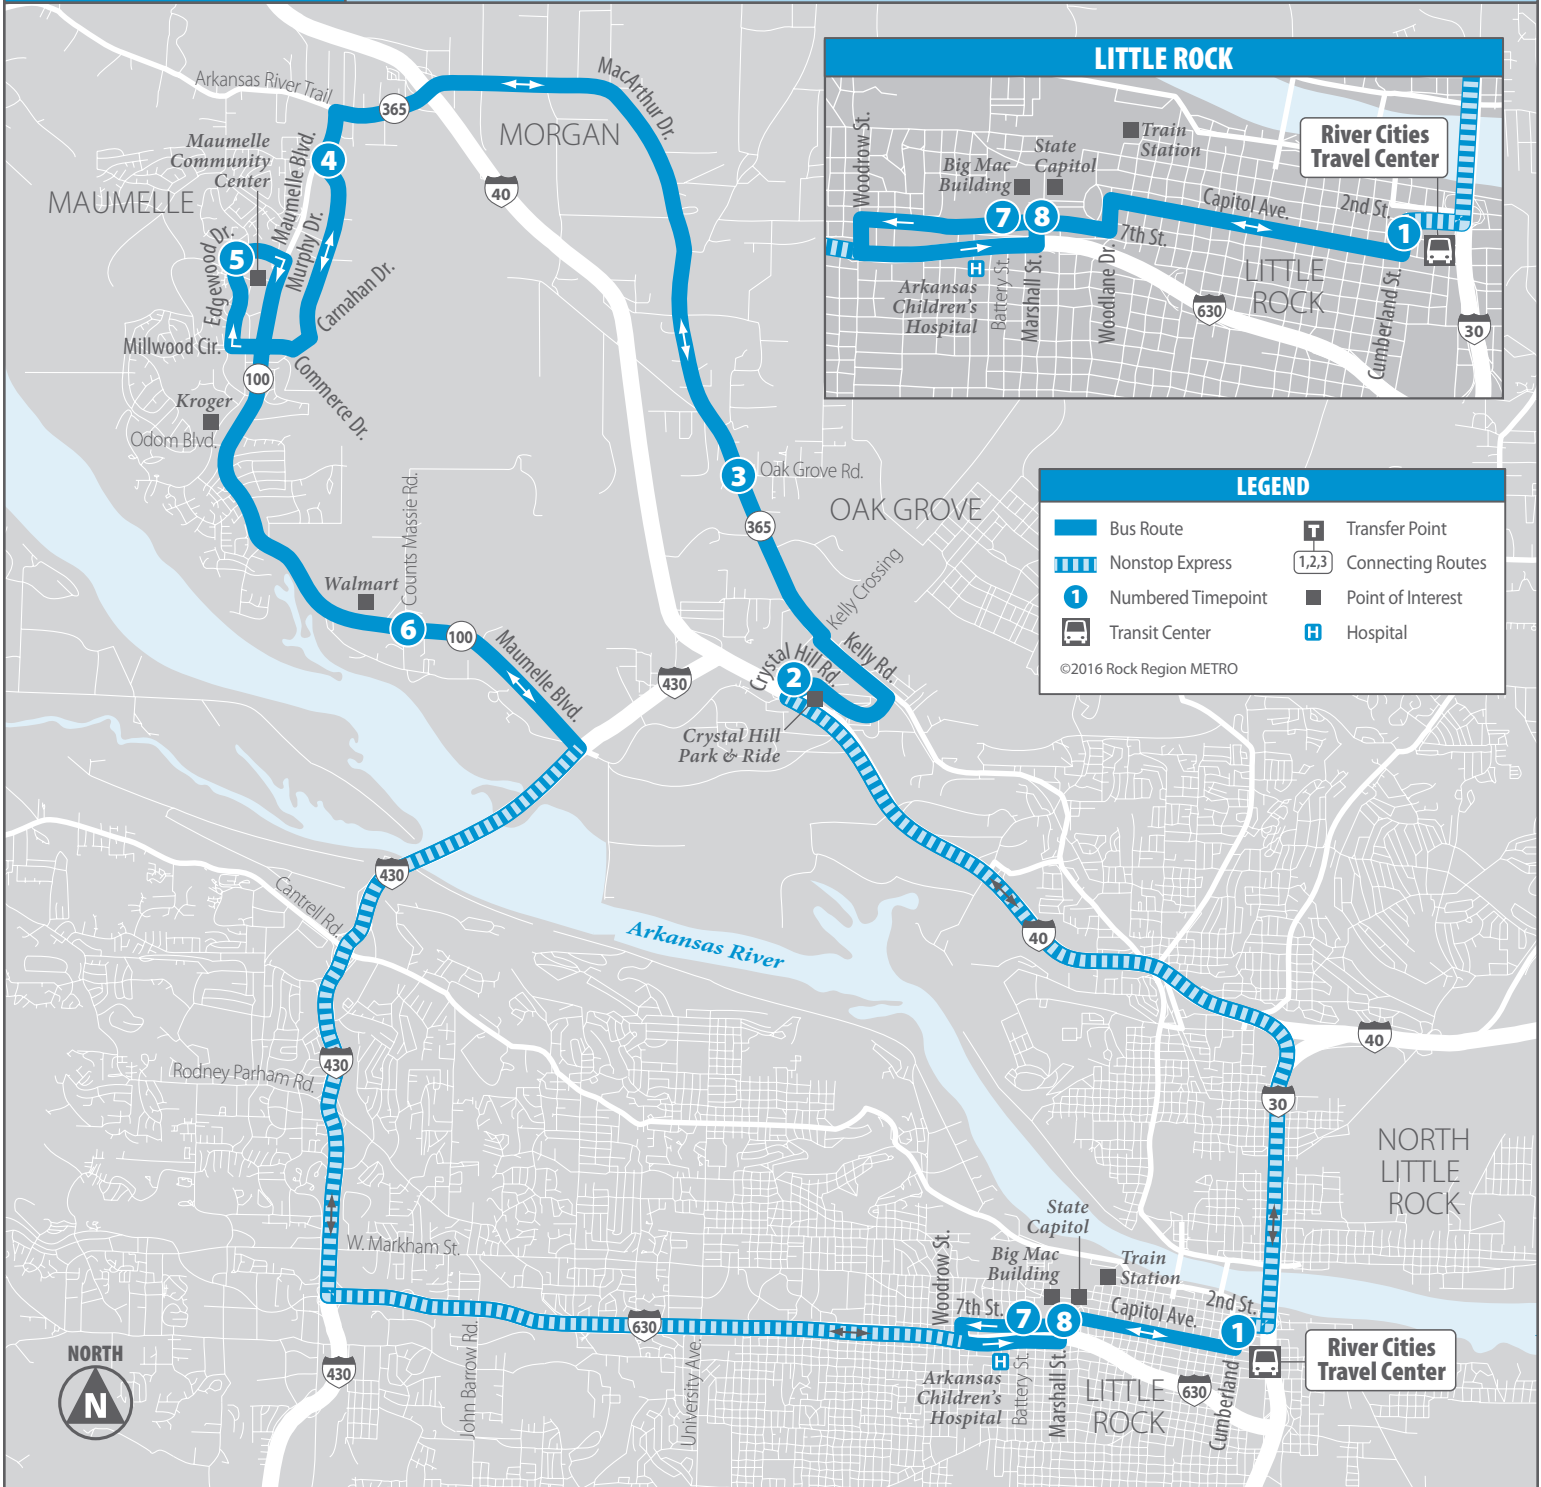

Route 26

Maumelle / Oak Grove Express

LITTLE ROCK

LEGEND

- Bus Route
- Nonstop Express
- Numbered Timepoint
- Transit Center
- Transfer Point
- Connecting Routes
- Point of Interest
- Hospital

©2016 Rock Region METRO