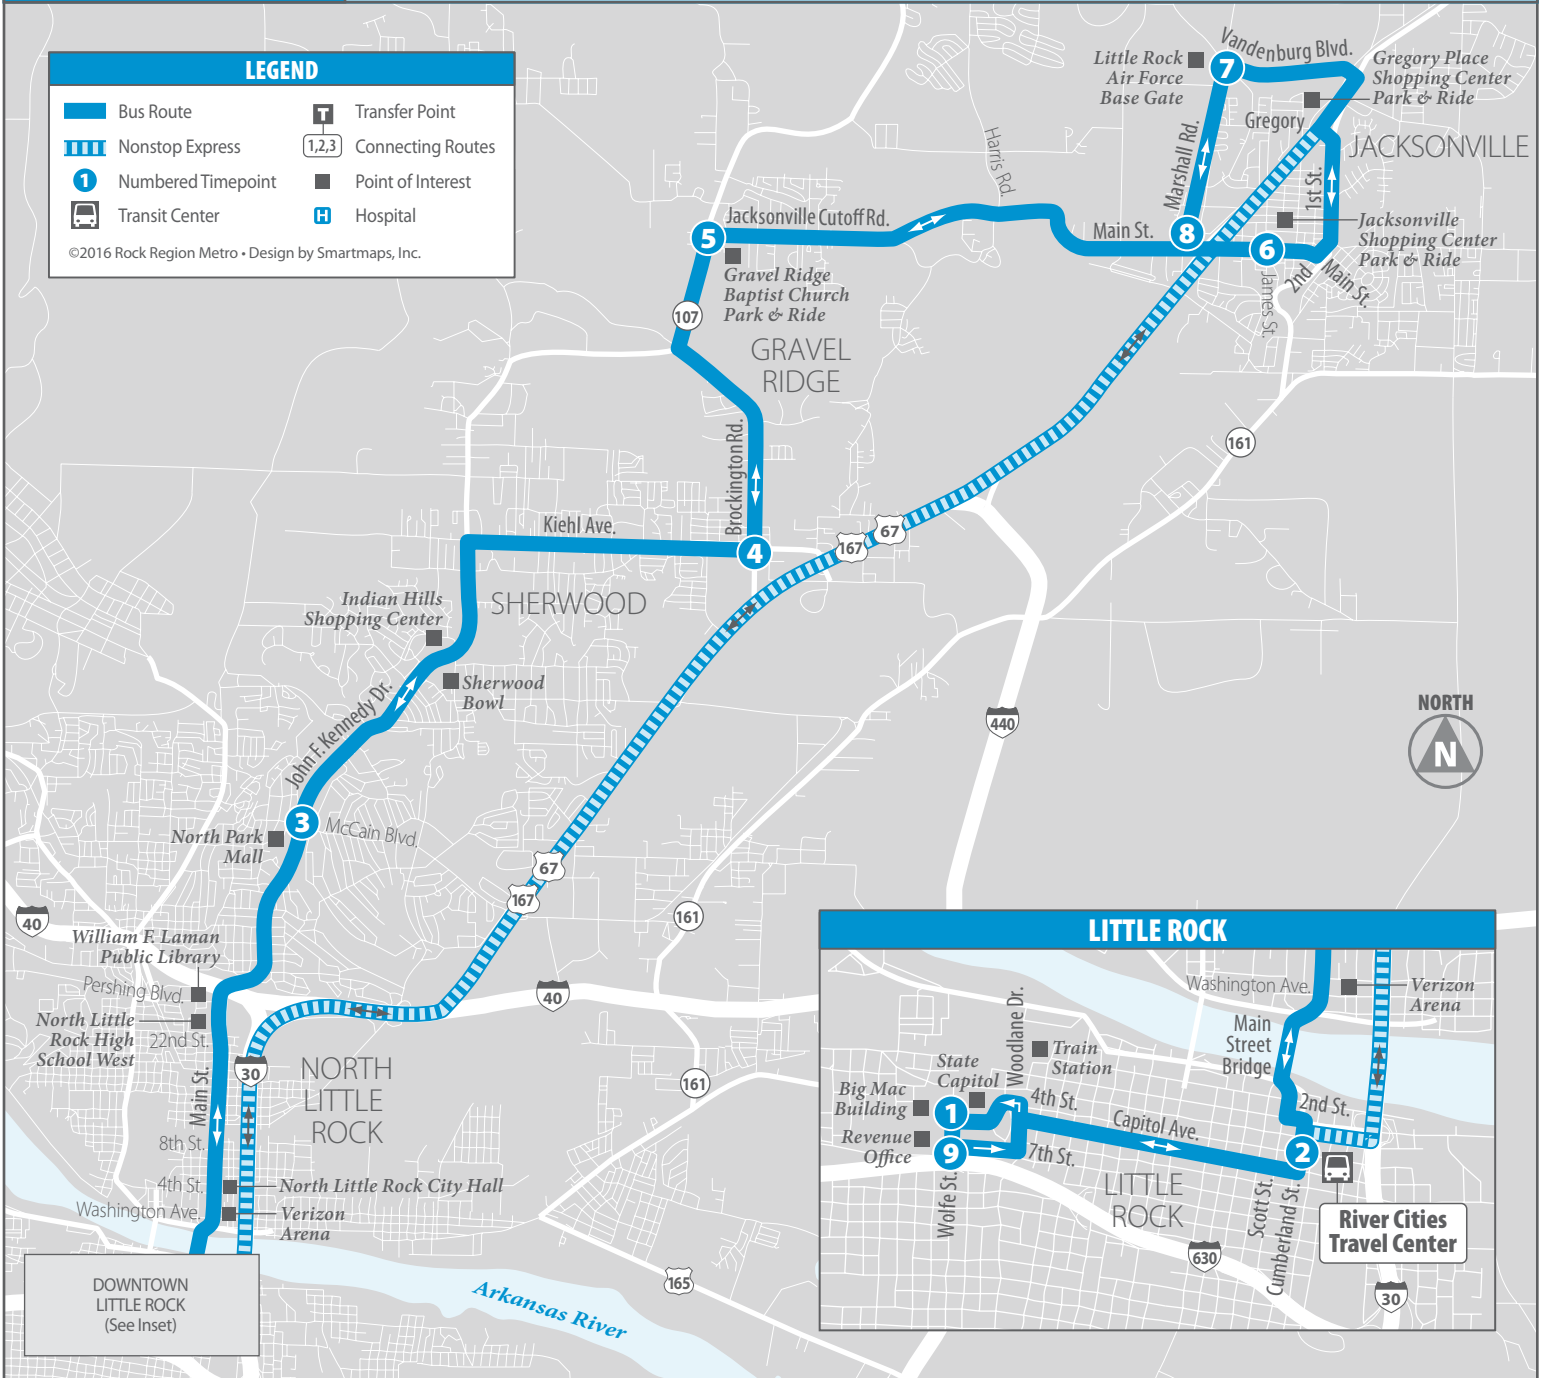

Route 36

Jacksonville / Sherwood Express

LEGEND

-  Bus Route
-  Nonstop Express
-  Numbered Timepoint
-  Transit Center
-  Transfer Point
-  Connecting Routes
-  Point of Interest
-  Hospital

©2016 Rock Region Metro • Design by Smartmaps, Inc.

DOWNTOWN
LITTLE ROCK
(See Inset)