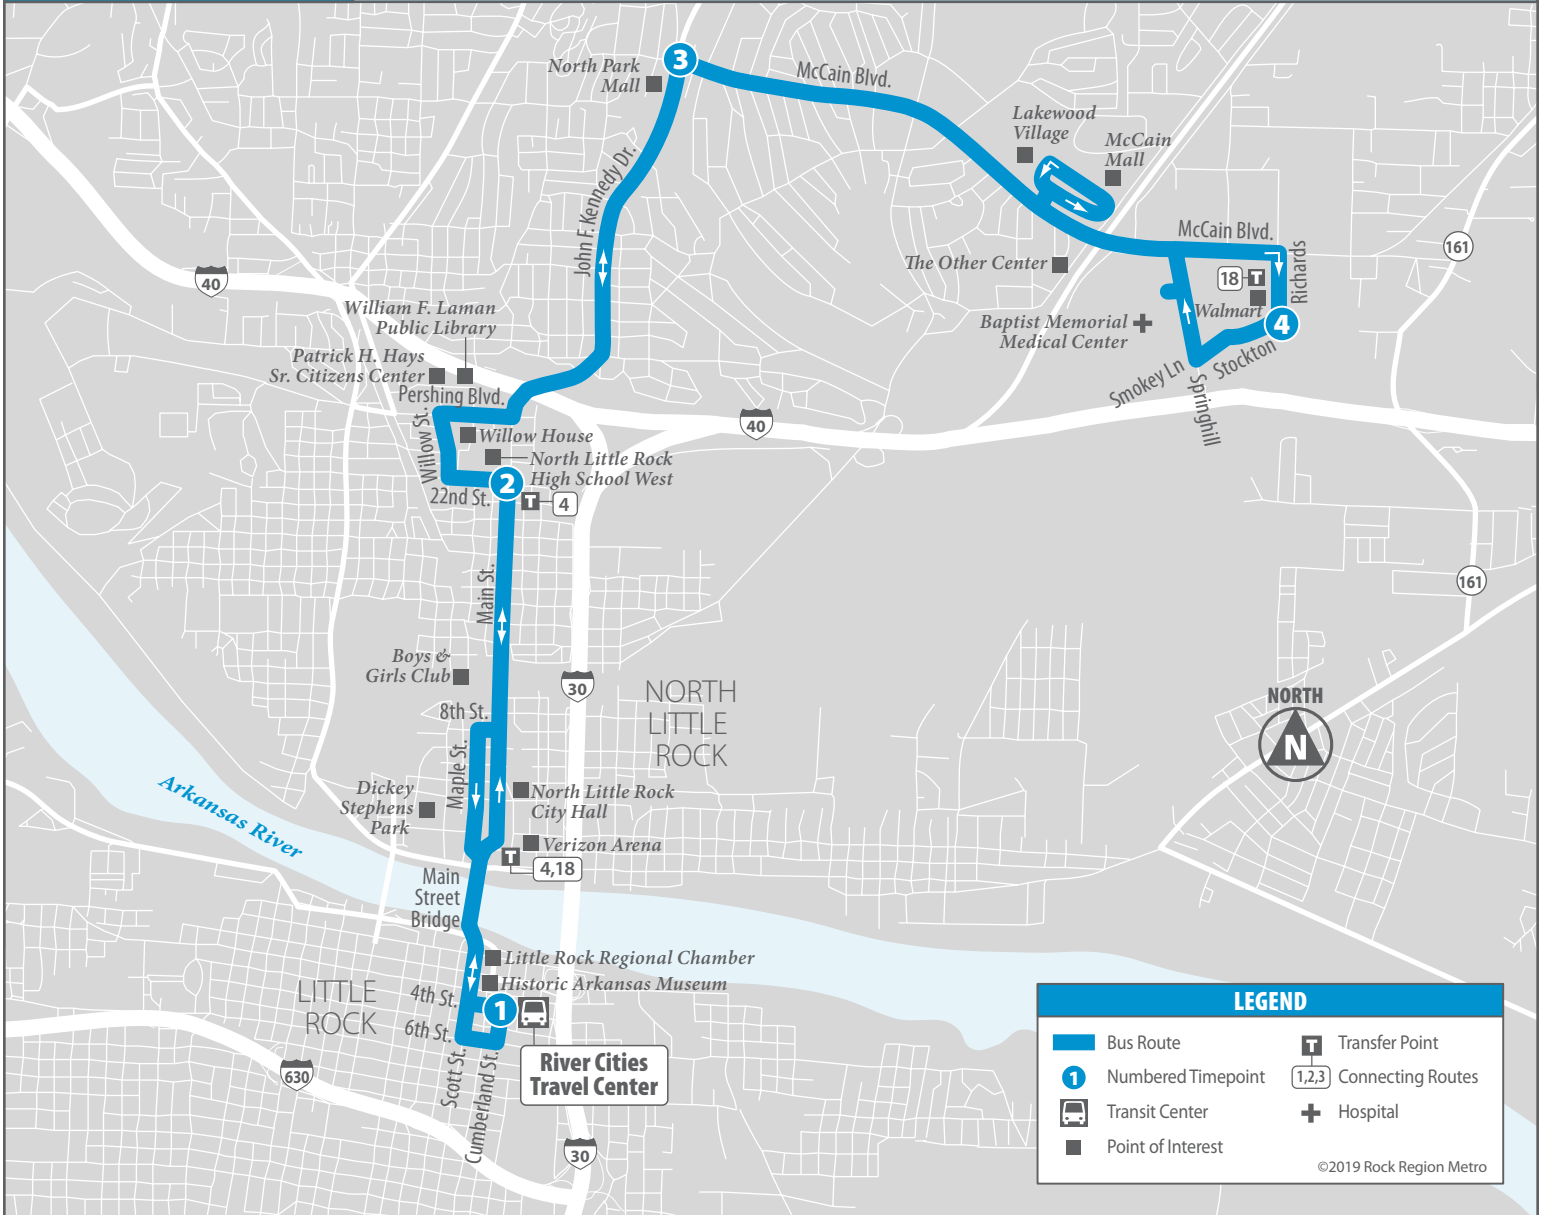

Route 10

McCain Mall

LEGEND			
	Bus Route		Transfer Point
	Numbered Timepoint		Connecting Routes
	Transit Center		Hospital
	Point of Interest		

©2019 Rock Region Metro