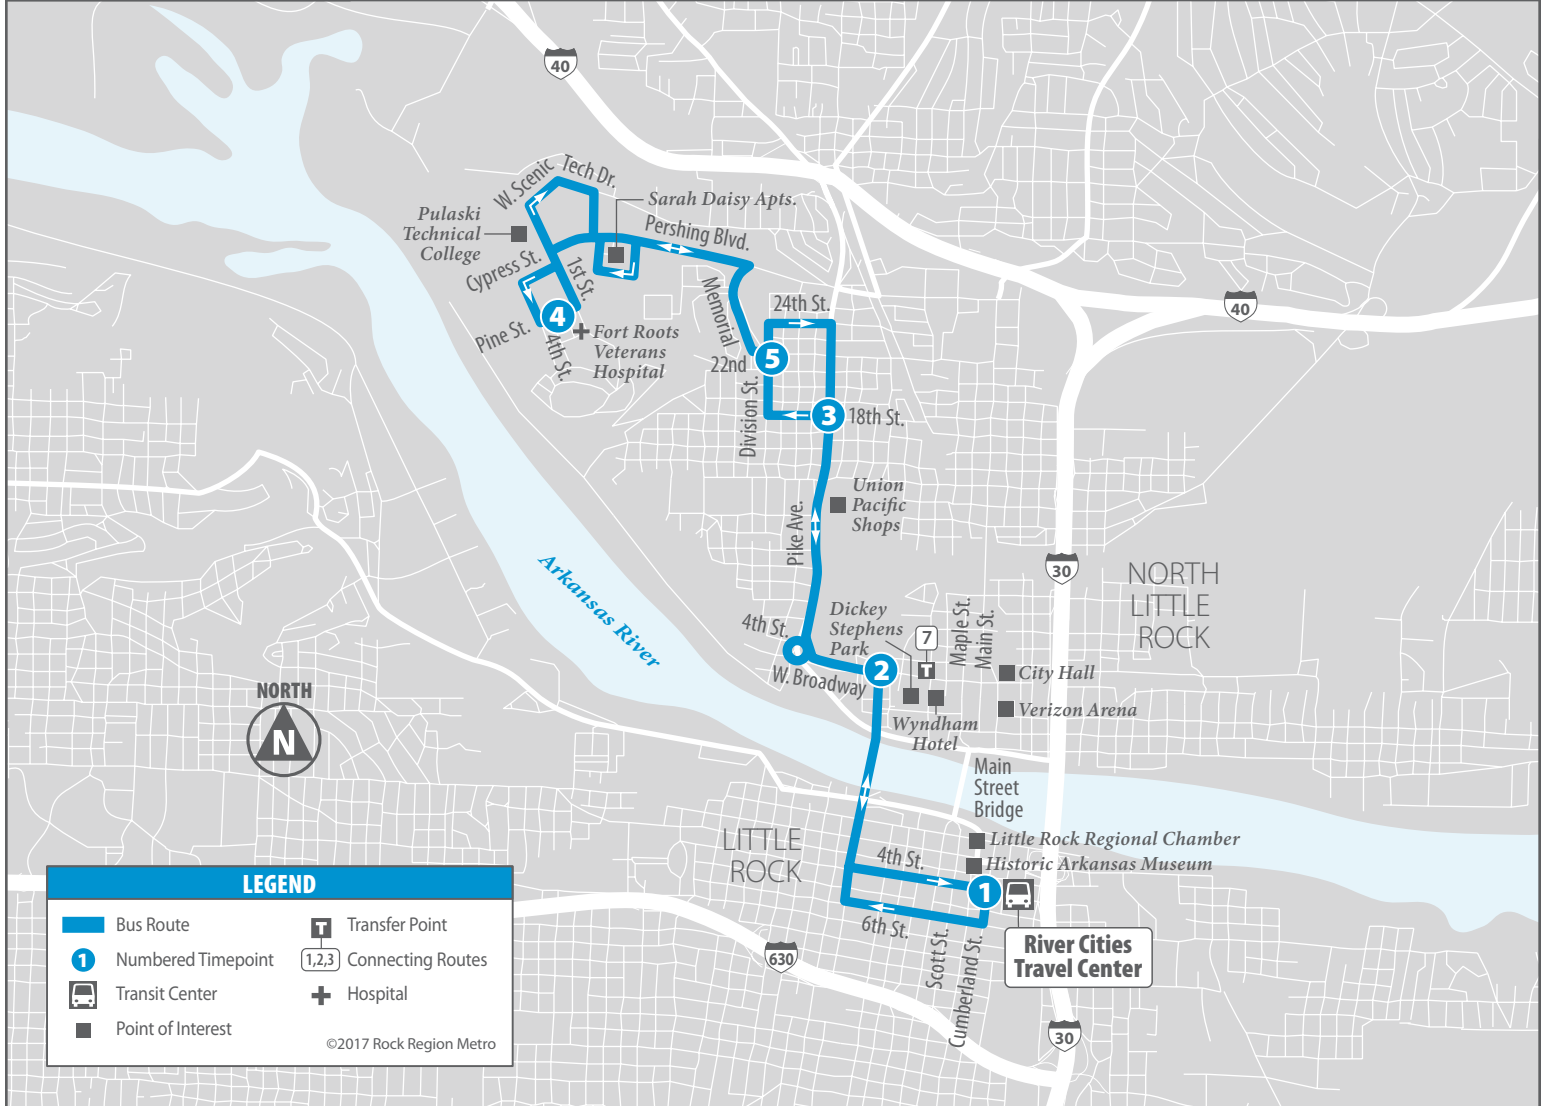

Route 13

UA - Pulaski Technical College

LEGEND

-  Bus Route
-  Numbered Timepoint
-  Transit Center
-  Point of Interest
-  Transfer Point
-  Connecting Routes
-  Hospital

©2017 Rock Region Metro