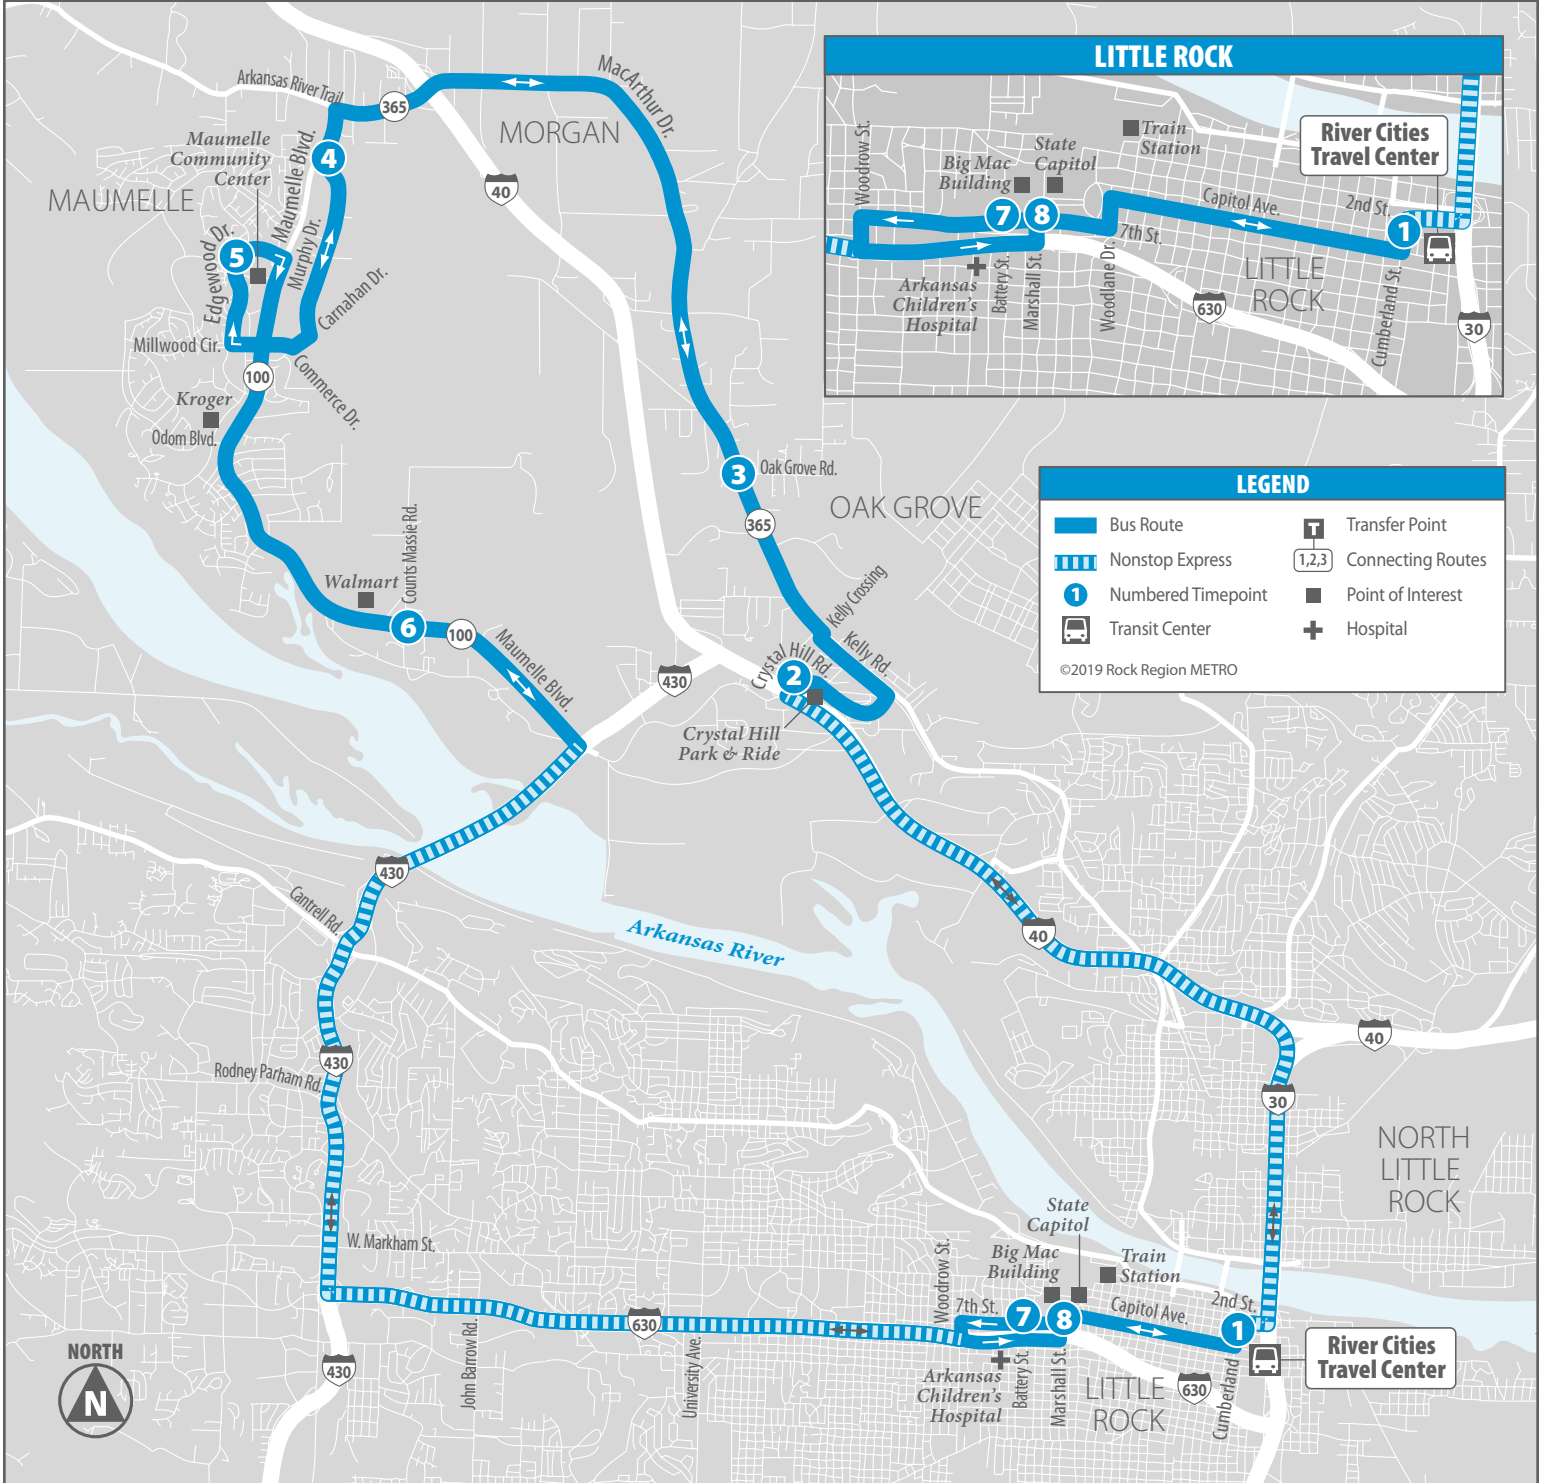

Route 26

Maumelle / Oak Grove Express

LITTLE ROCK

LEGEND

- Bus Route
- Nonstop Express
- Transfer Point
- Connecting Routes
- Numbered Timepoint
- Point of Interest
- Transit Center
- Hospital

©2019 Rock Region METRO