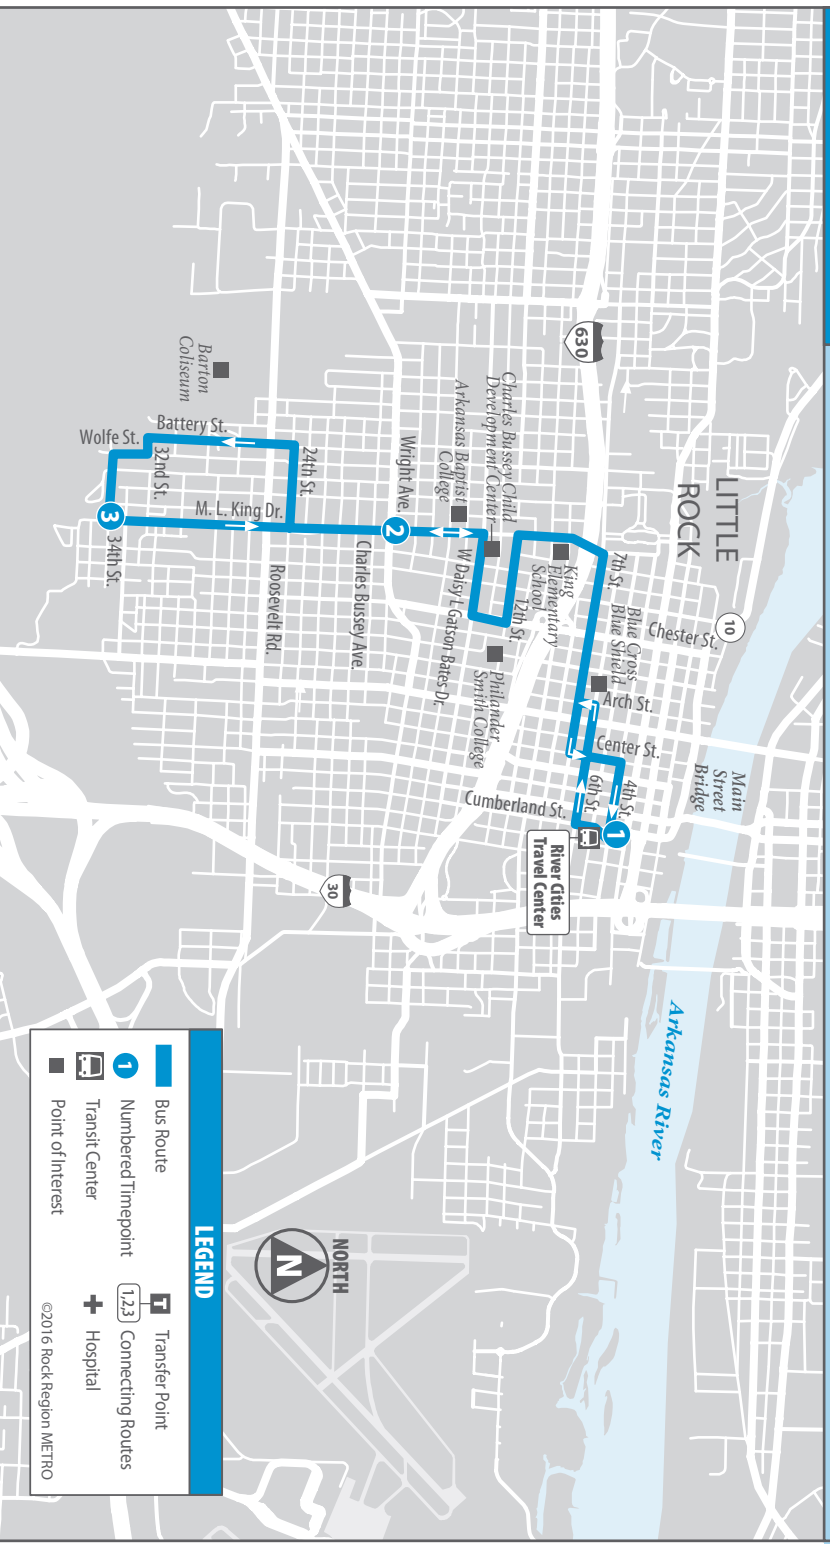

SUNDAY • TO DOWNTOWN

3	34th St. & Dr. M.L.K. Jr.	2	Dr. M.L.K. Jr. & Wright	1	River Cities Travel Center
A.M.					
	8:56	9:01	9:11		9:11
	9:34	9:39	9:50		9:50
	10:19	10:24	10:35		10:35
	11:04	11:09	11:20		11:20
P.M.					
	11:49	11:54	12:05		12:05
	12:34	12:39	12:50		12:50
	1:19	1:24	1:35		1:35
	2:04	2:09	2:20		2:20
	2:49	2:54	3:05		3:05
	3:34	3:39	3:50		3:50
	4:19	4:24	—		—

501-375-1163 rrmetro.org @rrmetro rrmetro

River Cities Travel Center | 310 E. Capitol Ave., Little Rock

Dr. M.L.K. Jr. Drive

- River Cities Travel Center
- Downtown Little Rock
- Arkansas Blue Cross and Blue Shield
- Arkansas State Capitol
- Arkansas Baptist College
- Martin Luther King, Jr. Magnet Elementary School
- Philander Smith College

FIND A BUS:
DOWNLOAD THE METROtrack APP

Route 11

Dr. M.L.K. Jr. Drive

MONDAY-FRIDAY • FROM DOWNTOWN

1	2	3
River Cities Travel Center	Dr. M.L.K. Jr. & Wright	34th St. & Dr. M.L.K. Jr.
<hr/>		
A.M.		
—	5:43	5:51
6:10	6:21	6:29
6:50	7:01	7:09
7:30	7:41	7:49
8:10	8:21	8:29
8:50	9:01	9:09
9:30	9:41	9:49
10:10	10:21	10:29
10:50	11:01	11:09
11:30	11:41	11:49
P.M.		
12:10	12:21	12:29
12:50	1:01	1:09
1:30	1:41	1:49
2:10	2:21	2:29
2:50	3:01	3:09
3:30	3:41	3:49
4:15	4:26	4:34
4:56	5:07	5:16
5:37	5:48	5:56
6:20	6:31	6:39
7:15	7:26	7:34
8:00	8:11	8:19

MONDAY-FRIDAY • TO DOWNTOWN

3	2	1
34th St. & Dr. M.L.K. Jr.	Dr. M.L.K. Jr. & Wright	River Cities Travel Center
<hr/>		
A.M.		
5:51	5:56	6:06
6:29	6:34	6:45
7:09	7:14	7:25
7:49	7:54	8:05
8:29	8:34	8:45
9:09	9:14	9:25
9:49	9:54	10:05
10:29	10:34	10:45
11:09	11:14	11:25
11:49	11:54	12:05
P.M.		
12:29	12:34	12:45
1:09	1:14	1:25
1:49	1:54	2:05
2:29	2:34	2:45
3:09	3:14	3:25
3:49	3:54	4:05
4:34	4:40	4:51
5:16	5:21	5:32
5:56	6:01	6:12
6:39	6:44	6:55
7:34	7:39	7:50
8:19	8:24	—