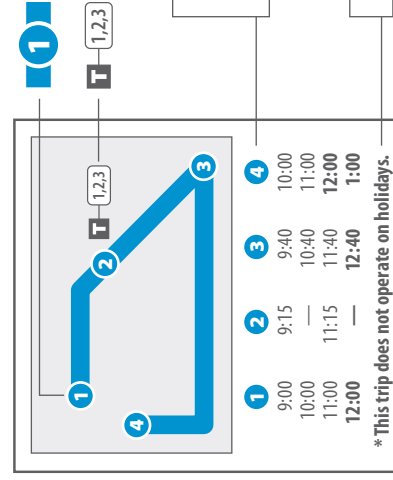

SATURDAY • TO DOWNTOWN

	3 21st & Security	2 East Little Rock Community Center	1 River Cities Travel Center
A.M.			
	5:49	5:57	6:05
	6:26	6:34	6:43
	7:02	7:10	7:19
	7:37	7:46	7:55
	8:18	8:27	8:36
	8:57	9:06	9:15
	9:37	9:46	9:55
	10:17	10:26	10:35
	10:57	11:06	11:15
	11:37	11:46	11:55
P.M.	12:17	12:26	12:35
	12:57	1:06	1:15
	1:37	1:46	1:55
	2:17	2:26	2:35
	2:57	3:06	3:15
	3:34	3:42	3:50
	4:17	4:26	4:35
	4:50	4:58	5:06
	5:35	5:43	5:51
	6:01	6:09	6:17
	6:36	6:44	6:52

SUNDAY • FROM DOWNTOWN

	1 River Cities Travel Center	2 East Little Rock Comm. Center	3 Clinton National Airport
A.M.			
	9:15	8:45	8:54
		9:24	9:33
	10:00	10:09	10:18
	10:45	10:54	11:03
	11:30	11:39	11:48
	12:15	12:24	12:33
P.M.	1:00	1:09	1:18
	1:45	1:54	2:03
	2:30	2:39	2:48
	3:15	3:24	3:33
	4:00	4:08	4:16

SUNDAY • TO DOWNTOWN

	3 Clinton National Airport	2 East Little Rock Comm. Center	1 River Cities Travel Center
A.M.			
	8:54	9:03	9:12
	9:33	9:42	9:51
	10:18	10:27	10:36
	11:03	11:12	11:21
	11:48	11:57	12:06
P.M.	12:33	12:42	12:51
	1:18	1:27	1:36
	2:03	2:12	2:21
	2:48	2:57	3:06
	3:33	3:42	3:51
	4:16	4:24	4:32

INSTRUCTIONS/INSTRUCCIONES

The bus stops at this location at listed times. Look for column of times below the matching symbol in the schedule. (El bus para en este lugar según el itinerario. Mire la columna de tiempos de llegada de acuerdo al símbolo en el horario.)

Transfer point. Shows where this bus intersects with other routes that are available for transfer. (Lugar de transbordo. Muestra donde el bus intersecta otras rutas para hacer transbordar.)

The timetable shows when the bus is scheduled to depart numbered timepoints. Departure times may vary and depend on traffic and weather conditions. Arrive at the bus stop about 5 minutes early to avoid missing the bus. (El itinerario muestra cuando el bus está programado para partir en los tiempos indicados. Los tiempos de salida de los buses pueden variar dependiendo de las condiciones del tráfico y del tiempo. Llegue a la parada del bus con 5 minutos de antelación para evitar perder el bus.)

Watch for special notes that appear at the bottom of the page. They are usually marked with an asterisk (*). (Ponga atención a las pequeñas notas en la parte inferior de la página. Estas están usualmente marcadas con asterisco.)

*This trip does not operate on holidays.

501-375-1163 rmetro.org @rmetro rmetro

Clinton Center / Airport

- River Cities Travel Center
- Downtown Little Rock
- Carver Magnet Elementary School
- East Little Rock Recreation Center
- Clinton Presidential Center
- Heifer International
- Clinton National Airport
- Homewood Suites by Hilton
- Hampton Inn & Suites
- Little Rock – Downtown
- Residence Inn Little Rock Downtown

FIND A BUS:
DOWNLOAD THE METROtrack APP