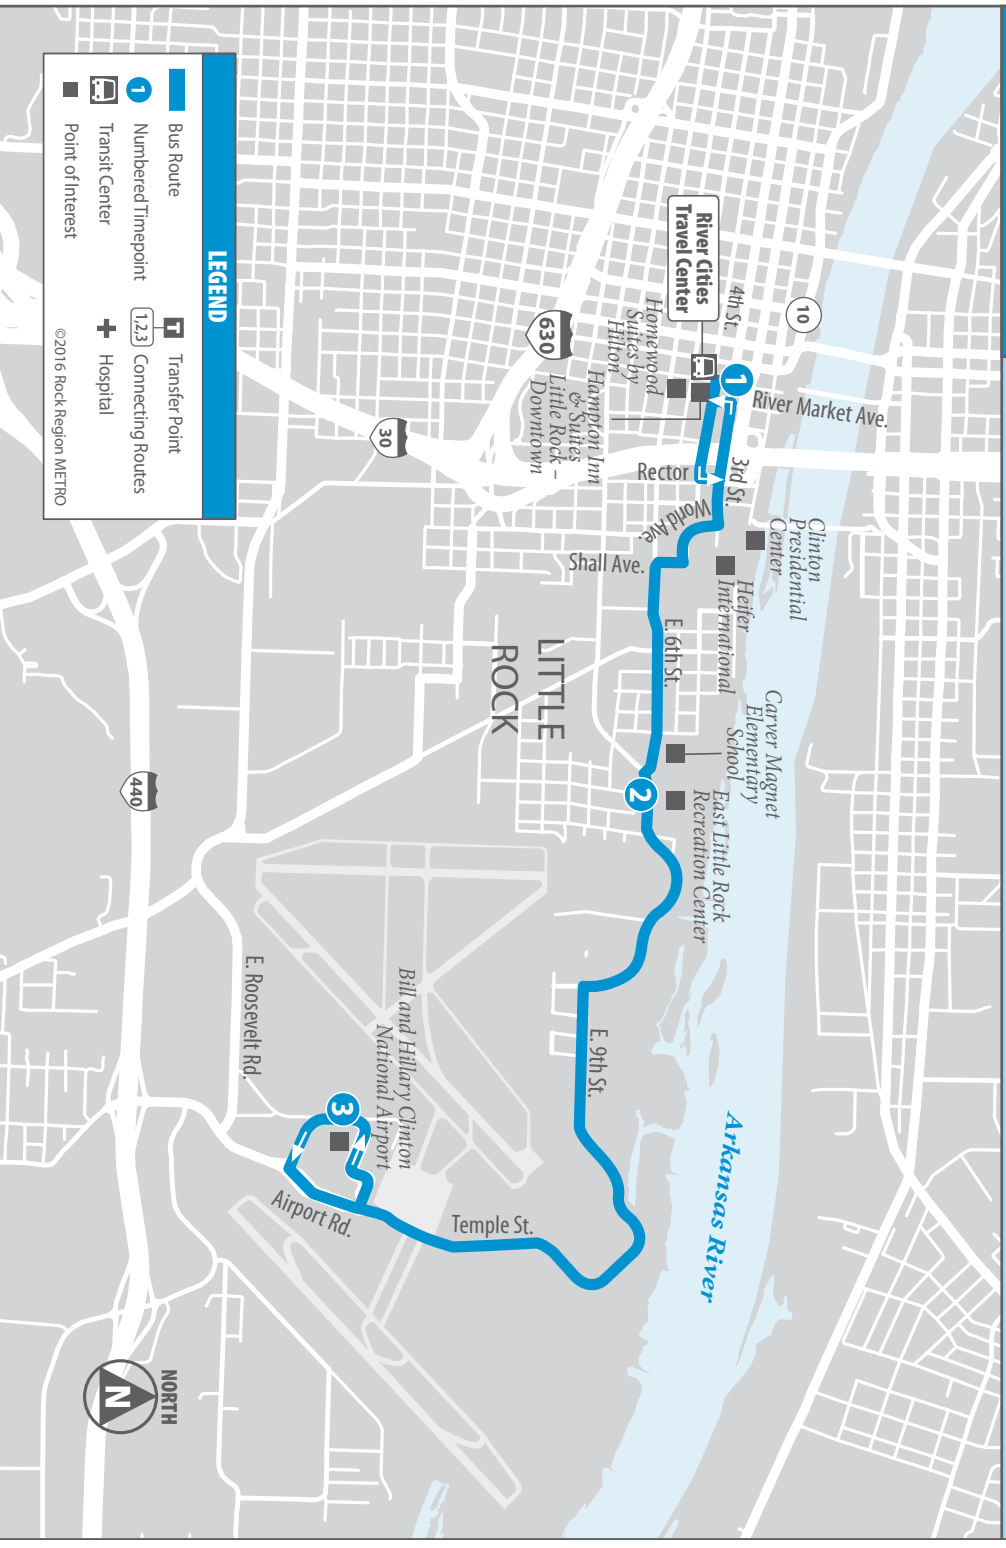

## Clinton Center / Airport

- River Cities Travel Center
- Downtown Little Rock
- Carver Magnet Elementary School
- East Little Rock Recreation Center
- Clinton Presidential Center
- Heifer International
- Clinton National Airport
- Homewood Suites by Hilton
- Hampton Inn & Suites
- Little Rock – Downtown
- Residence Inn Little Rock Downtown

# Route 12

## MONDAY-FRIDAY • FROM DOWNTOWN

<b>1</b>		
River Cities Travel Center		
<b>2</b>		
East Little Rock Comm. Center		
<b>3</b>		
Clinton National Airport		
A.M.		
—	6:10	6:18
6:45	6:54	7:02
7:19	7:28	7:37
8:00	8:09	8:18
8:39	8:48	8:57
9:19	9:28	9:37
9:59	10:08	10:17
10:39	10:48	10:57
11:19	11:28	11:37
11:59	12:08	12:17
<b>12:39</b>	<b>12:48</b>	<b>12:57</b>
<b>1:19</b>	<b>1:28</b>	<b>1:37</b>
<b>1:59</b>	<b>2:08</b>	<b>2:17</b>
<b>2:39</b>	<b>2:48</b>	<b>2:57</b>
<b>3:18</b>	<b>3:26</b>	<b>3:34</b>
<b>3:59</b>	<b>4:08</b>	<b>4:17</b>
<b>4:34</b>	<b>4:42</b>	<b>4:50</b>
<b>5:19</b>	<b>5:27</b>	<b>5:35</b>
<b>5:45</b>	<b>5:53</b>	<b>6:01</b>
<b>6:27</b>	<b>6:36</b>	<b>6:45</b>
<b>7:15</b>	<b>7:24</b>	<b>7:32</b>
P.M.		

## MONDAY-FRIDAY • TO DOWNTOWN

<b>3</b>		
Clinton National Airport		
<b>2</b>		
East Little Rock Comm. Center		
<b>1</b>		
River Cities Travel Center		
A.M.		
5:49	5:57	6:05
6:26	6:34	6:43
7:02	7:10	7:19
7:37	7:46	7:55
8:18	8:27	8:36
8:57	9:06	9:15
9:37	9:46	9:55
10:17	10:26	10:35
10:57	11:06	11:15
11:37	11:46	11:55
<b>12:17</b>	<b>12:26</b>	<b>12:35</b>
<b>12:57</b>	<b>1:06</b>	<b>1:15</b>
<b>1:37</b>	<b>1:46</b>	<b>1:55</b>
<b>2:17</b>	<b>2:26</b>	<b>2:35</b>
<b>2:57</b>	<b>3:06</b>	<b>3:15</b>
<b>3:34</b>	<b>3:42</b>	<b>3:50</b>
<b>4:17</b>	<b>4:26</b>	<b>4:35</b>
<b>4:50</b>	<b>4:58</b>	<b>5:06</b>
<b>5:35</b>	<b>5:43</b>	<b>5:51</b>
<b>6:01</b>	<b>6:09</b>	<b>6:17</b>
<b>6:45</b>	<b>6:54</b>	<b>7:03</b>
<b>7:32</b>	<b>7:40</b>	<b>7:48</b>
P.M.		