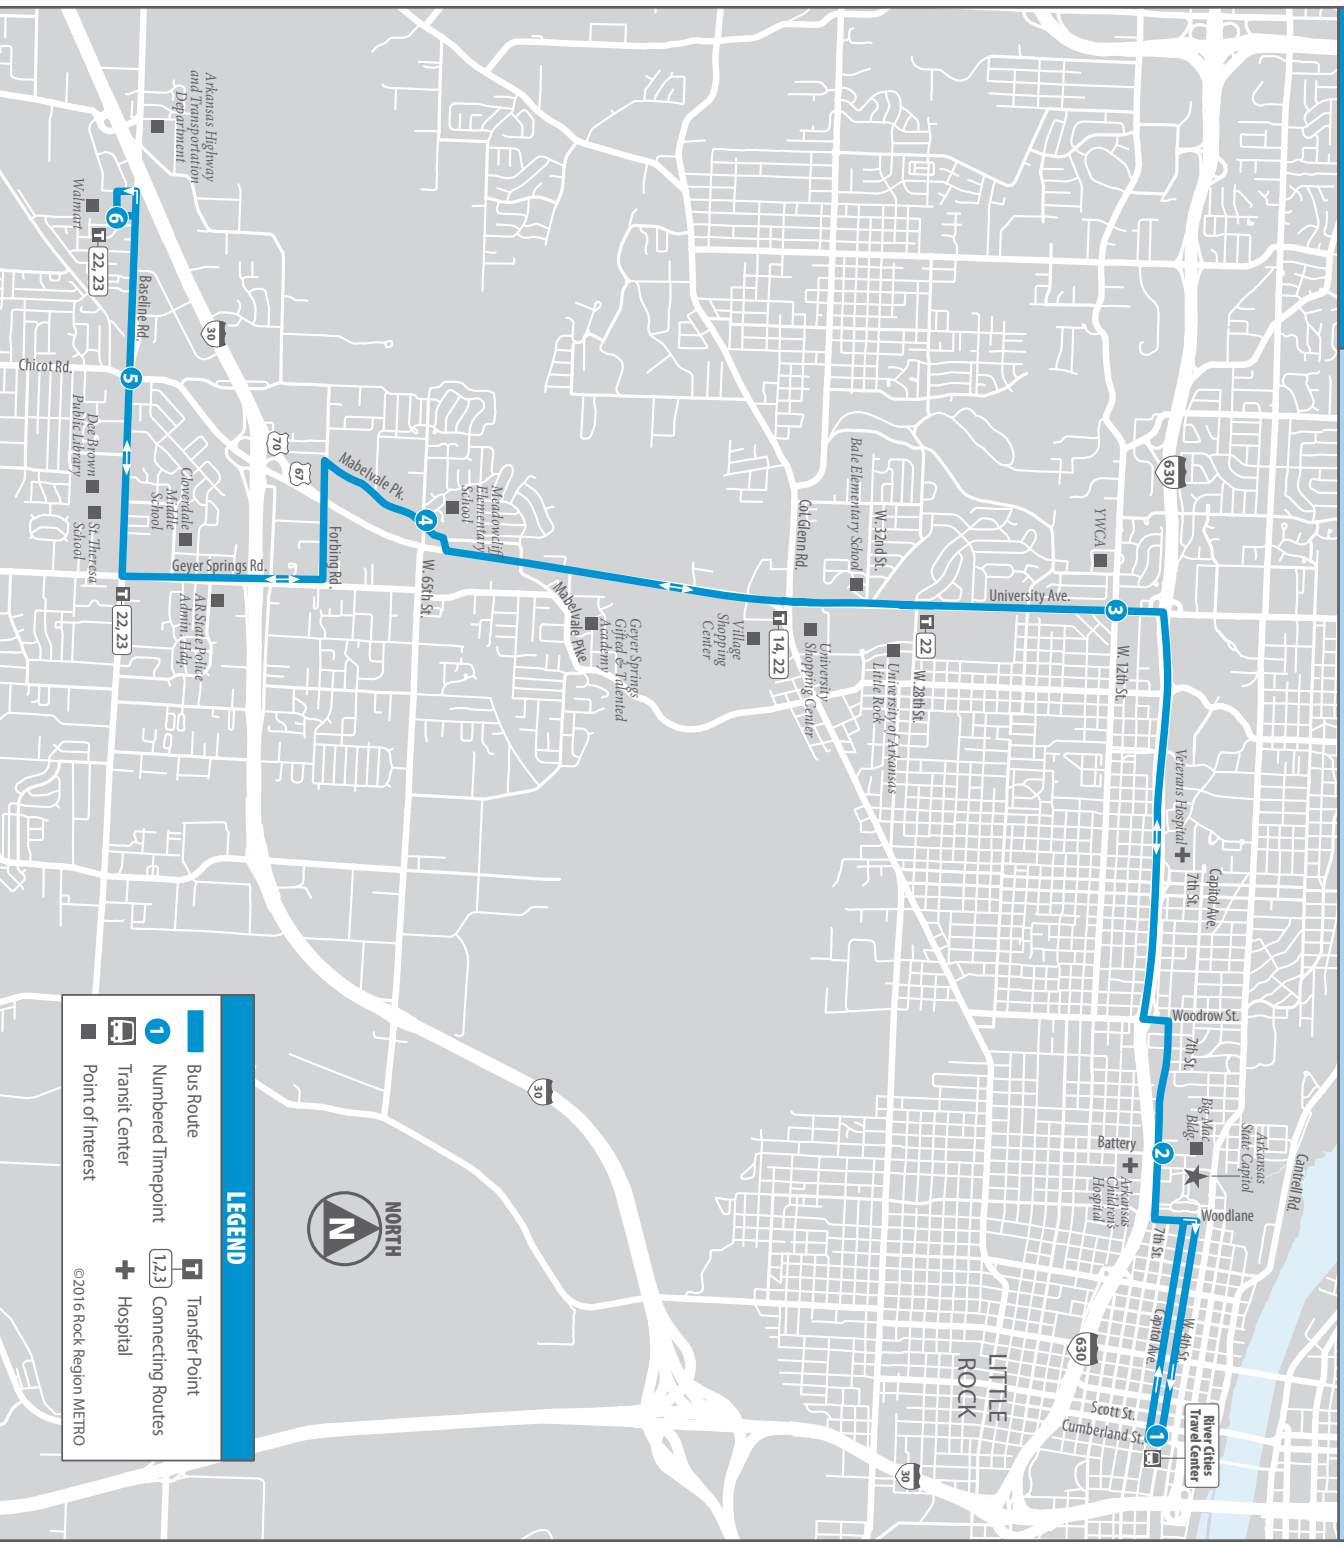

Route 17

Mabelvale / Downtown

LEGEND

- Bus Route
- Numbered Timepoint
- Transit Center
- Point of Interest
- Transfer Point
- Connecting Routes
- Hospital

©2016 Rock Region METRO

MONDAY-FRIDAY • FROM DOWNTOWN

	1	2	3	4	5	6
	River Cities Travel Center	7th & Battery	University & 12th	Mabelvale & 65th	Chicot & Baseline	Walmart on Baseline
A.M.	6:10 6:51	6:18 7:00	6:25 7:08	6:35 7:19	6:44 7:30	6:49 7:35
P.M.	3:40 4:45	3:49 4:54	3:57 5:02	4:08 5:13	4:19 5:24	4:24 5:29
	5:15 6:20	5:25 6:30	5:34 6:39	5:46 6:51	5:58 7:02	6:03 7:07

MONDAY-FRIDAY • TO DOWNTOWN

	6	5	4	3	2	1
	Walmart on Baseline	Baseline & Chicot	Mabelvale & 65th	University & 12th	7th & Battery	River Cities Travel Center
A.M.	5:22 5:57	5:27 6:02	5:37 6:12	5:49 6:24	5:57 6:33	6:06 6:43
	6:56 7:38	7:01 7:43	7:11 7:53	7:23 8:05	7:32 8:14	7:42 8:23
P.M.	4:24 5:29	4:29 5:34	4:39 5:44	4:51 5:56	5:00 6:05	5:09 6:14

NO SATURDAY OR SUNDAY SERVICE

All buses have video/audio monitoring, are ADA-accessible and are equipped with bike racks. Todo los buses tienen video y audio, son ADA-accessible y son equipados con portabicicletas.