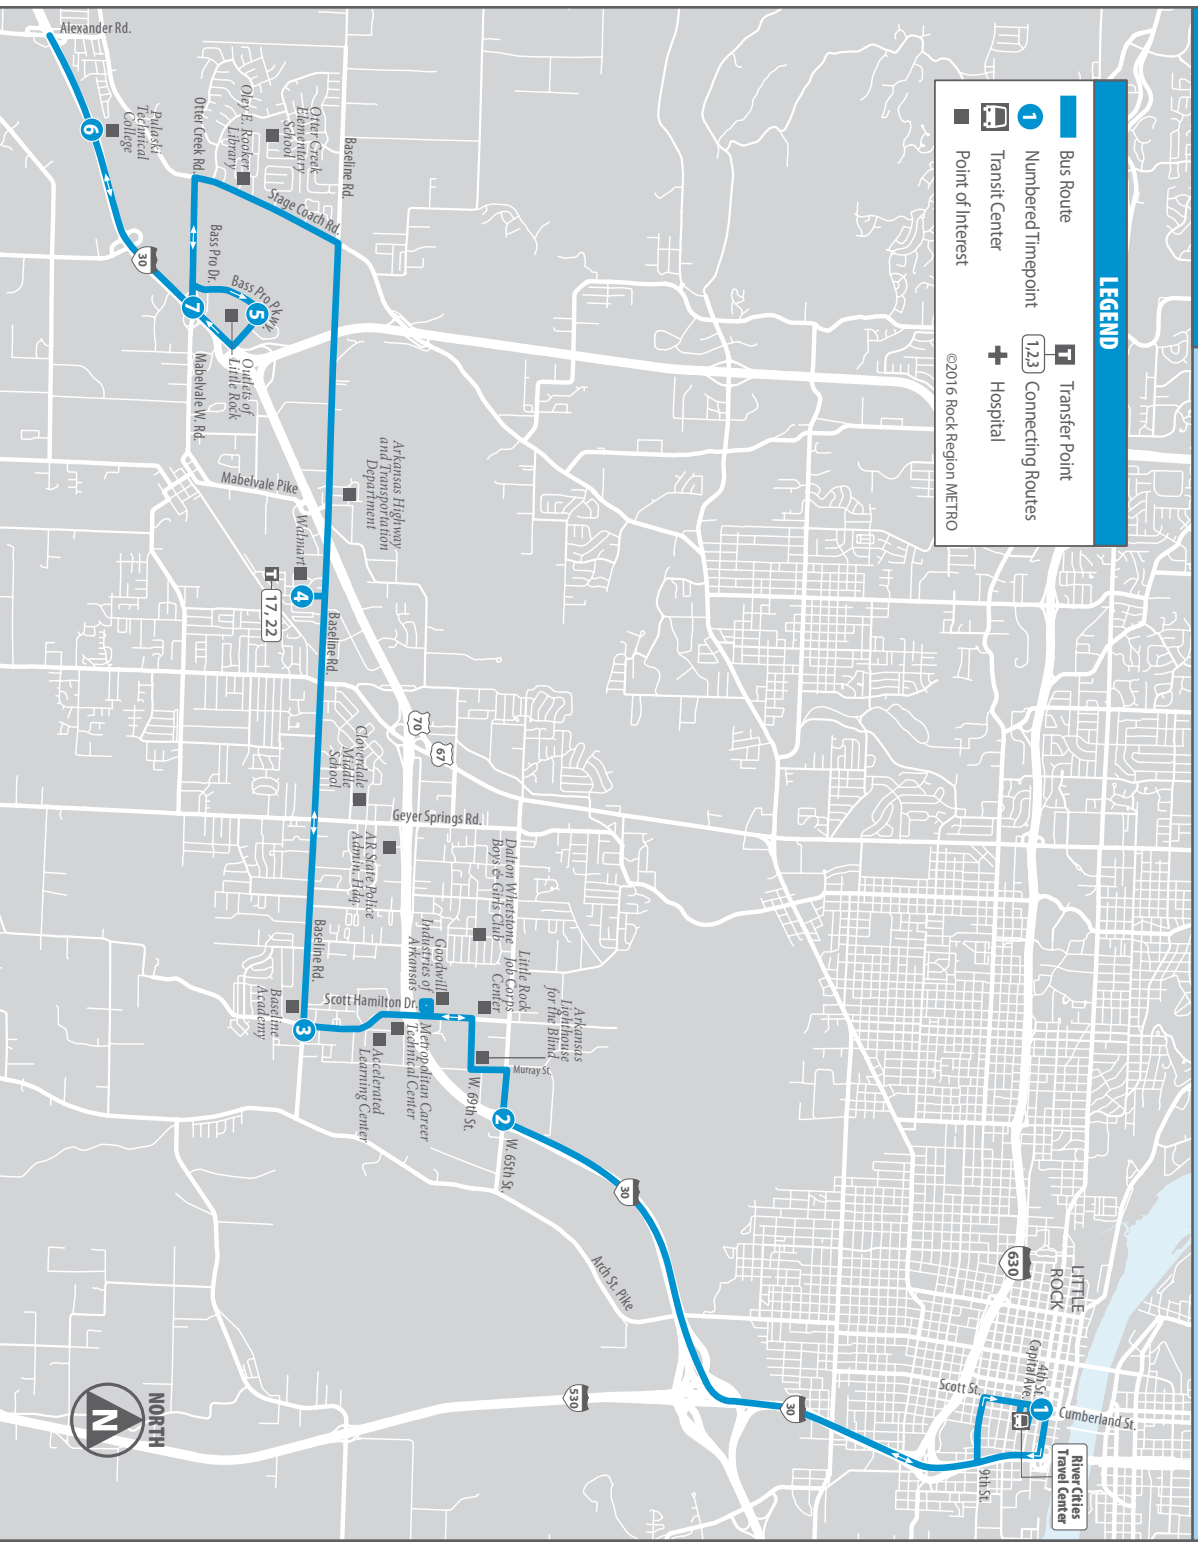

SUNDAY • TO DOWNTOWN

	7	4	3	2	1
	Otter Creek & I-30	Walmart on Baseline	Scott Hamilton & Baseline	65th & I-30	River Cities Travel Center
A.M.	—	9:27 10:12	9:37 10:22	9:45 10:30	9:55 10:40
	10:44 11:29	10:57 11:42	11:07 11:52	11:15 12:00	11:25 12:10
P.M.	12:14 12:59	12:27 1:12	12:37 1:22	12:45 1:30	12:55 1:40
	1:44 2:29	1:57 2:42	2:07 2:52	2:15 3:00	2:25 3:10
	3:14 3:57	3:27 4:10	3:37 4:20	3:45 4:28	3:55 4:38

FIND A BUS:
DOWNLOAD THE METROtrack APP

Rock Region
METRO

501-375-1163 rrmetro.org @rrmetro rrmetro

Route 23

Baseline / Southwest

LEGEND

- Bus Route
- Numbered Timepoint
- Transfer Point
- Connecting Routes (1,2,3)
- Transit Center
- Hospital
- Point of Interest

©2016 Rock Region METRO

MONDAY-FRIDAY • FROM DOWNTOWN

1	2	3	4	5	6
River Cities Travel Center	65th & I-30	Scott Hamilton & Baseline	Walmart on Baseline	Outlets of Little Rock	Pulaski Technical College
A.M.	6:10 6:45	6:20 6:55	6:40 7:03	6:53 7:28	6:58 7:33
	7:20 8:15	7:30 8:25	7:38 8:33	8:03 8:58	8:08 9:03
	9:15	9:25	9:33	9:58	10:03
	10:10	10:20	10:28	10:53	10:58
P.M.	11:07 12:05	11:17 12:15	11:25 12:23	11:37 12:35	11:50 12:53
	1:05 2:00	1:15 2:10	1:23 2:18	1:48 2:43	1:53 2:48
	2:35 3:10	2:45 3:20	2:53 3:28	3:18 3:53	3:23 3:58
	3:53 4:30	4:03 4:40	4:11 4:48	4:36 5:00	4:41 5:18
	5:15 5:46	5:26 5:56	5:35 6:04	5:47 6:16	6:00 6:29
	6:20 7:15	6:30 7:25	6:37 7:33	6:48 7:45	7:00 7:58
	8:01	8:11	8:19	8:31	8:44