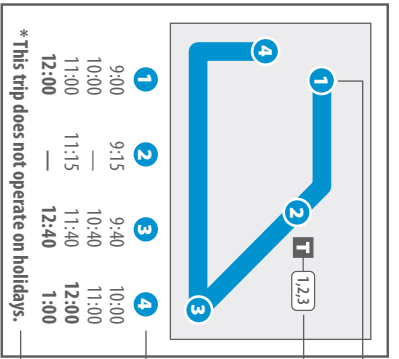

The timetable shows when the bus is scheduled to depart numbered timepoints. Departure times may vary and depend on traffic and weather conditions. Arrive at the bus stop about 5 minutes early to avoid missing the bus. (El itinerario muestra cuando el bus está programado para partir en los tiempos indicados. Los tiempos de salida de los buses pueden variar dependiendo de las condiciones del tráfico y del tiempo. Llegue a la parada del bus con 5 minutos de antelación para evitar perder el bus.)

Match for special notes that appear at the bottom of the page. They are usually marked with an asterisk (*). (Ponga atención a las pequeñas notas en la parte inferior de la página. Estas están usualmente marcadas con asterisco.)

*This trip does not operate on holidays.