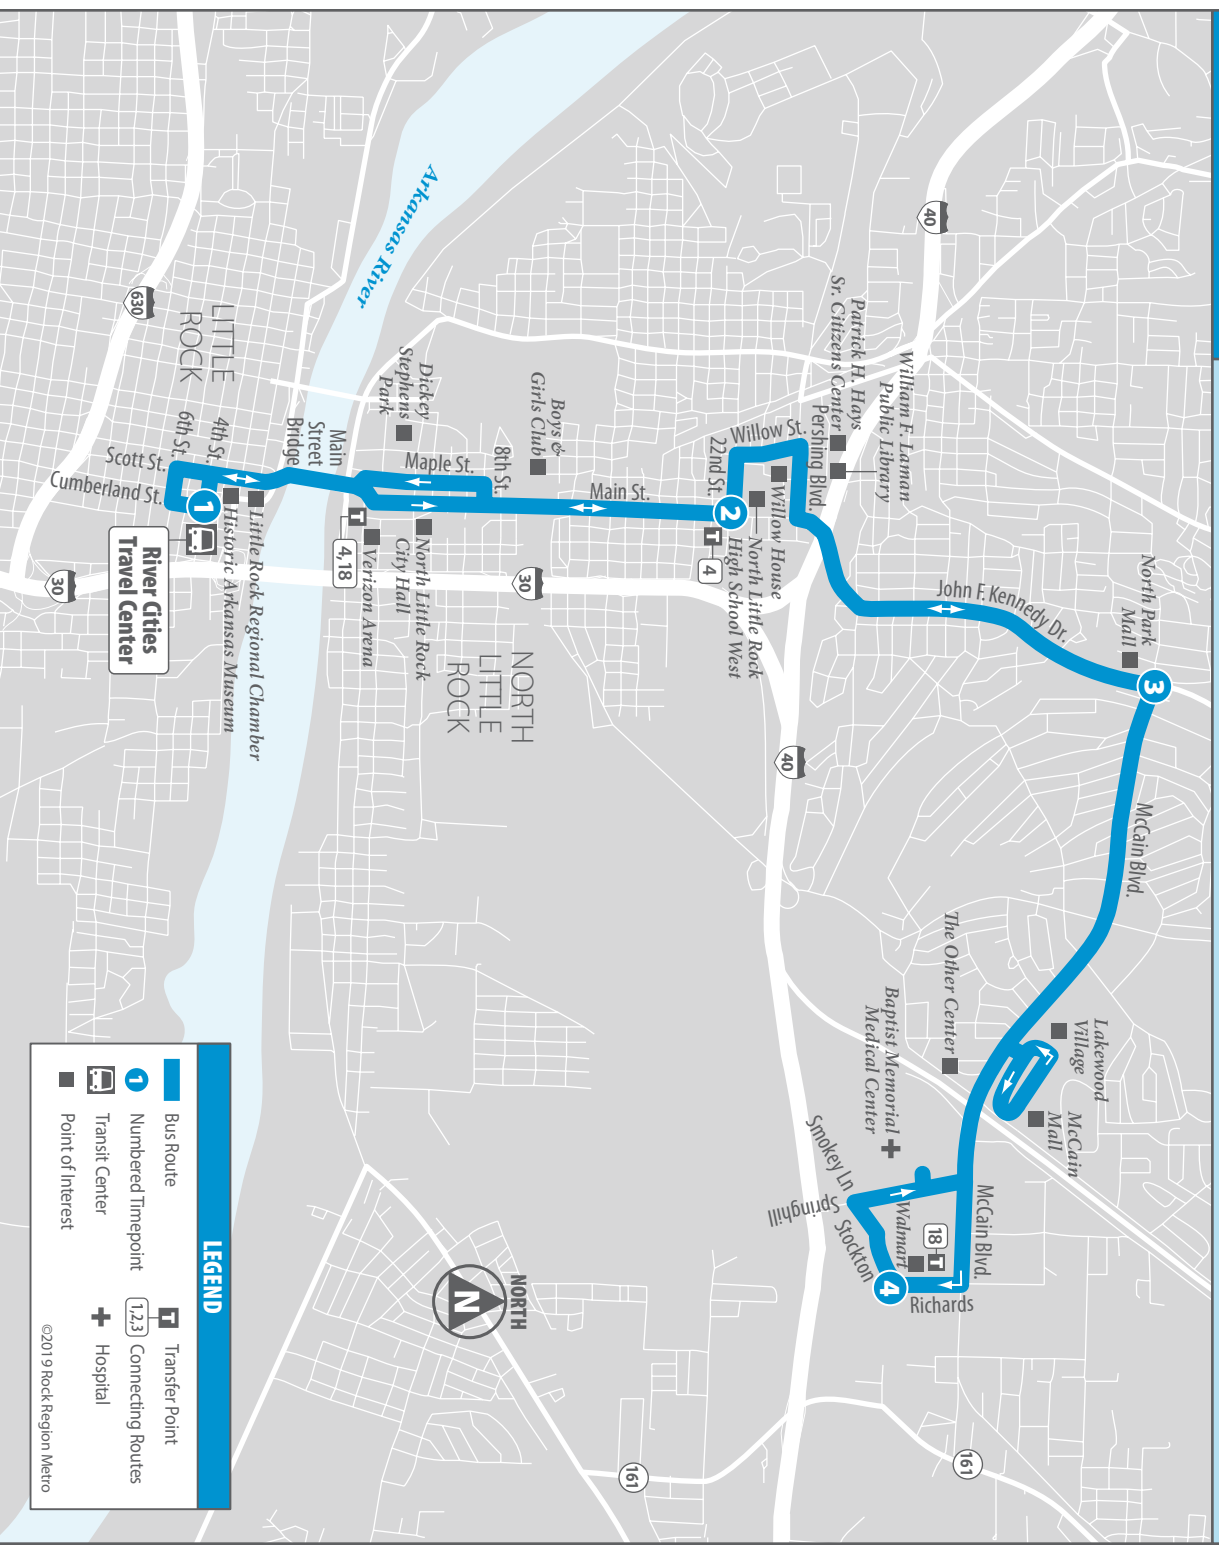

10

Route 10

McCain Mall

MONDAY-FRIDAY • FROM DOWNTOWN

	1	2	3	4
A.M.	River Cities Travel Center	22nd & Main	J.F.K. & McCain	Walmart McCain
6:10	6:45	6:22 6:57	6:33 7:08	6:50* 7:25
7:15	7:45	7:27 7:57	7:38 8:08	7:55 8:25*
8:15	8:45	8:27 8:57	8:38 9:08	8:55 9:25
9:15	9:45	9:27 9:57	9:38 10:08	9:55* 10:25
10:15	10:45	10:27 10:57	10:38 11:08	10:55 11:25*
P.M.				
11:15	11:45	11:27 11:57	11:38 12:08	11:55 12:25
12:15	12:45	12:27 12:57	12:38 1:08	12:55* 1:25
1:15	1:45	1:27 1:57	1:38 2:08	1:55 2:25*
2:15	2:45	2:27 2:57	2:38 3:08	2:55 3:25
3:15	3:45	3:27 3:57	3:38 4:08	3:55* 4:25
4:15	4:45	4:27 4:57	4:38 5:08	4:55 5:25*
5:15	5:45	5:27 5:57	5:38 6:08	5:55 6:25
6:20	7:15	6:32 7:27	6:43 7:38	7:00* 7:55
		8:12	8:23	8:40

*Transfer opportunity to Route 18 McAlmont Inbound to Bethany Road & Highway 161.

MONDAY-FRIDAY • TO DOWNTOWN

	4	3	2	1
A.M.	Walmart McCain	J.F.K. & McCain	22nd & Main	River Cities Travel Center
5:28	6:03	5:45 6:20	5:55 6:30	6:07 6:42
6:30	6:59	6:47 7:16	6:58 7:27	7:10 7:39
7:29	7:59	7:46 8:16	7:57 8:27	8:09 8:39
8:29	8:59	8:46 9:16	8:57 9:27	9:09 9:39
9:29	9:59	9:46 10:16	9:57 10:27	10:09 10:39
10:29	10:59	10:46 11:16	10:57 11:27	11:09 11:39
P.M.				
11:29	11:59	11:46 12:16	11:57 12:27	12:09 12:39
12:29	12:59	12:46 1:16	12:57 1:27	1:09 1:39
1:29	1:59	1:46 2:16	1:57 2:27	2:09 2:39
2:29	2:59	2:46 3:16	2:57 3:27	3:09 3:39
3:29	3:59	3:46 4:16	3:57 4:27	4:09 4:39
4:29	4:59	4:46 5:16	4:57 5:27	5:09 5:39
5:29	5:59	5:46 6:16	5:57 6:27	6:09 6:39
6:29	7:10	6:46 7:27	6:57 7:38	7:09 7:50
	7:59	8:16	8:26	8:37

Transfer point. Shows where this bus intersects with other routes that are available for transfer. (Lugar de transbordo. Muestra donde el bus intersecciona otras rutas para hacer transbordo.)

9:00	9:15	9:40	10:00
10:00	—	10:40	11:00
11:00	11:15	11:40	12:00
12:00	—	12:40	1:00