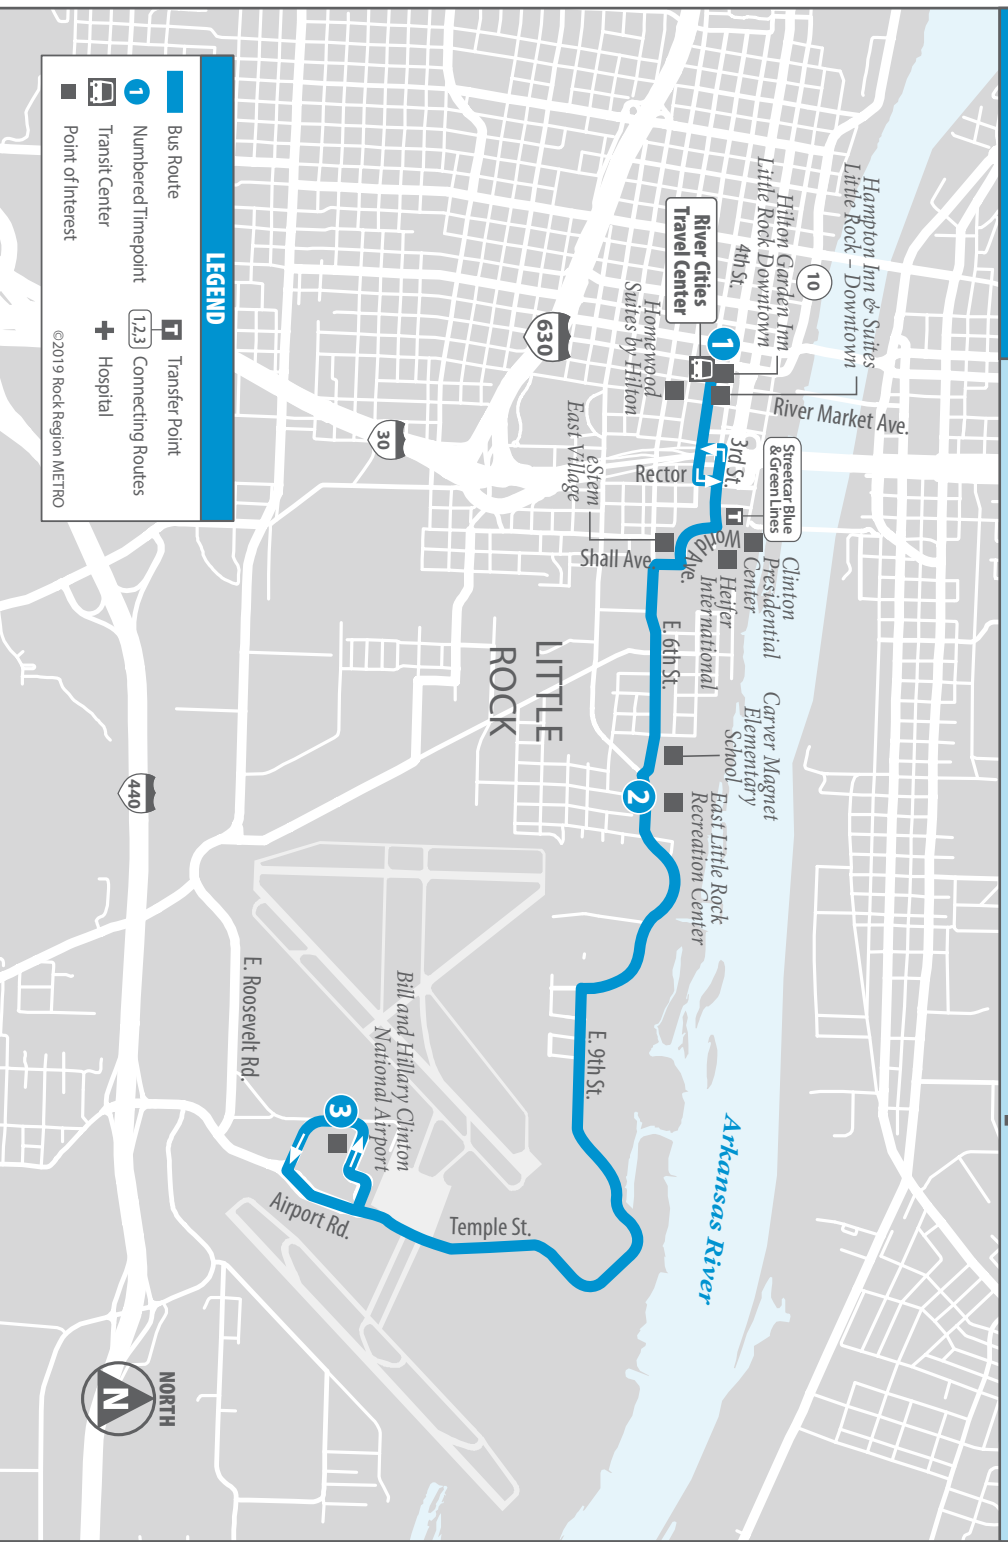

## Clinton Center / Airport

- River Cities Travel Center
- Downtown Little Rock
- Carver Magnet Elementary School
- East Little Rock Recreation Center
- Clinton Presidential Center
- eStem East Village Campus
- Heifer International
- Clinton National Airport
- Homewood Suites by Hilton
- Hampton Inn & Suites
- Little Rock – Downtown
- Hilton Garden Inn Little Rock Downtown
- Residence Inn Little Rock Downtown

# Route 12

## MONDAY-FRIDAY • FROM DOWNTOWN

<b>1</b>	River Cities Travel Center	<b>2</b>	East Little Rock Comm. Center	<b>3</b>	Clinton National Airport
A.M.	6:10 6:45	6:18 6:53	6:26 7:01	6:26 7:01	
	7:29 8:04	7:37 8:12	7:45 8:20	7:45 8:20	
	8:49 9:24	8:57 9:32	9:05 9:40	9:05 9:40	
	10:09 10:44	10:17 10:52	10:25 11:00	10:25 11:00	
P.M.	11:29 12:04	11:37 12:12	11:45 12:20	11:45 12:20	
	12:49 1:24	12:57 1:32	1:05 1:40	1:05 1:40	
	2:09 2:44	2:17 2:52	2:25 3:00	2:25 3:00	
	3:29 4:04	3:37 4:12	3:45 4:20	3:45 4:20	
	4:49 5:24	4:57 5:32	5:05 5:40	5:05 5:40	
	6:20 7:00	6:28 7:08	6:36 7:16	6:36 7:16	

## MONDAY-FRIDAY • TO DOWNTOWN

<b>3</b>	Clinton National Airport	<b>2</b>	East Little Rock Comm. Center	<b>1</b>	River Cities Travel Center
A.M.	5:48 6:26	5:57 6:35	6:05* 6:43*	6:05* 6:43*	
	7:01 7:45	7:10 7:54	7:18* 8:02*	7:18* 8:02*	
	8:20 9:05	8:29 9:14	8:37* 9:22*	8:37* 9:22*	
	9:40 10:25	9:49 10:34	9:57* 10:42*	9:57* 10:42*	
	11:00 11:45	11:09 11:54	11:17* 12:02*	11:17* 12:02*	
P.M.	12:20 1:05	12:29 1:14	12:37* 1:22*	12:37* 1:22*	
	1:40 2:25	1:49 2:34	1:57* 2:42*	1:57* 2:42*	
	3:00 3:45	3:09 3:54	3:17* 4:02*	3:17* 4:02*	
	4:20 5:05	4:29 5:14	4:37* 5:22*	4:37* 5:22*	
	5:40 6:36	5:49 6:45	5:57* 6:53	5:57* 6:53	
	7:16	7:25	7:33	7:33	