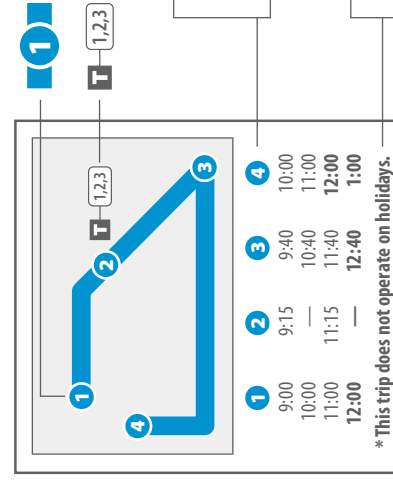

SATURDAY • TO DOWNTOWN

	3 Clinton National Airport	2 East Little Rock Community Center	1 River Cities Travel Center
A.M.	5:49 6:26	5:57 6:34	6:05* 6:43*
	7:02	7:10	7:19*
	7:37	7:46	7:55*
	8:18	8:27	8:36*
	8:57	9:06	9:15*
	9:37	9:46	9:55*
	10:17	10:26	10:35*
	10:57	11:06	11:15*
	11:37	11:46	11:55*
P.M.	12:17	12:26	12:35*
	12:57	1:06	1:15*
	1:37	1:46	1:55*
	2:17	2:26	2:35*
	2:57	3:06	3:15*
	3:34	3:42	3:50*
	4:17	4:26	4:35*
	4:50	4:58	5:06*
	5:35	5:43	5:51*
	6:01	6:09	6:17
	6:36	6:44	6:52

*Bus goes on to serve Route 21 Riverdale Outbound to Rebsamen & Riverdale.

SUNDAY • FROM DOWNTOWN

	1 River Cities Travel Center	2 East Little Rock Comm. Center	3 Clinton National Airport
A.M.	— 9:15	8:45 9:24	8:54 9:33
	10:00	10:09	10:18
	10:45	10:54	11:03
	11:30	11:39	11:48
P.M.	12:15	12:24	12:33
	1:00	1:09	1:18
	1:45	1:54	2:03
	2:30	2:39	2:48
	3:15	3:24	3:33
	4:00	4:08	4:16

SUNDAY • TO DOWNTOWN

	3 Clinton National Airport	2 East Little Rock Comm. Center	1 River Cities Travel Center
A.M.	8:54 9:33	9:03 9:42	9:12 9:51
	10:18	10:27	10:36
	11:03	11:12	11:21
	11:48	11:57	12:06
P.M.	12:33	12:42	12:51
	1:18	1:27	1:36
	2:03	2:12	2:21
	2:48	2:57	3:06
	3:33	3:42	3:51
	4:16	4:24	4:32

INSTRUCTIONS/INSTRUCCIONES

The bus stops at this location at listed times. Look for column of times below the matching symbol in the schedule. (El bus para en este lugar según el itinerario. Mire la columna de tiempos de llegada de acuerdo al símbolo en el horario.)

Transfer point. Shows where this bus intersects with other routes that are available for transfer. (Lugar de transbordo. Muestra donde el bus intersecta otras rutas para hacer transbordo.)

The timetable shows when the bus is scheduled to depart numbered timepoints. Departure times may vary and depend on traffic and weather conditions. Arrive at the bus stop about 5 minutes early to avoid missing the bus. (El itinerario muestra cuando el bus está programado para partir en los tiempos indicados. Los tiempos de salida de los buses pueden variar dependiendo de las condiciones del tráfico y del tiempo. Llegue a la parada del bus con 5 minutos de antelación para evitar perder el bus.)

Watch for special notes that appear at the bottom of the page. They are usually marked with an asterisk (*). (Ponga atención a las pequeñas notas en la parte inferior de la página. Estas están usualmente marcadas con asterisco.)

Clinton Center / Airport

- River Cities Travel Center
- Downtown Little Rock
- Carver Magnet Elementary School
- East Little Rock Recreation Center
- Clinton Presidential Center
- eStem East Village Campus
- Heifer International
- Clinton National Airport
- Homewood Suites by Hilton
- Hampton Inn & Suites
- Little Rock – Downtown
- Hilton Garden Inn Little Rock Downtown
- Residence Inn Little Rock Downtown

FIND A BUS:
DOWNLOAD THE METROtrack APP

501-375-1163 rrmetro.org @rrmetro rrmetro