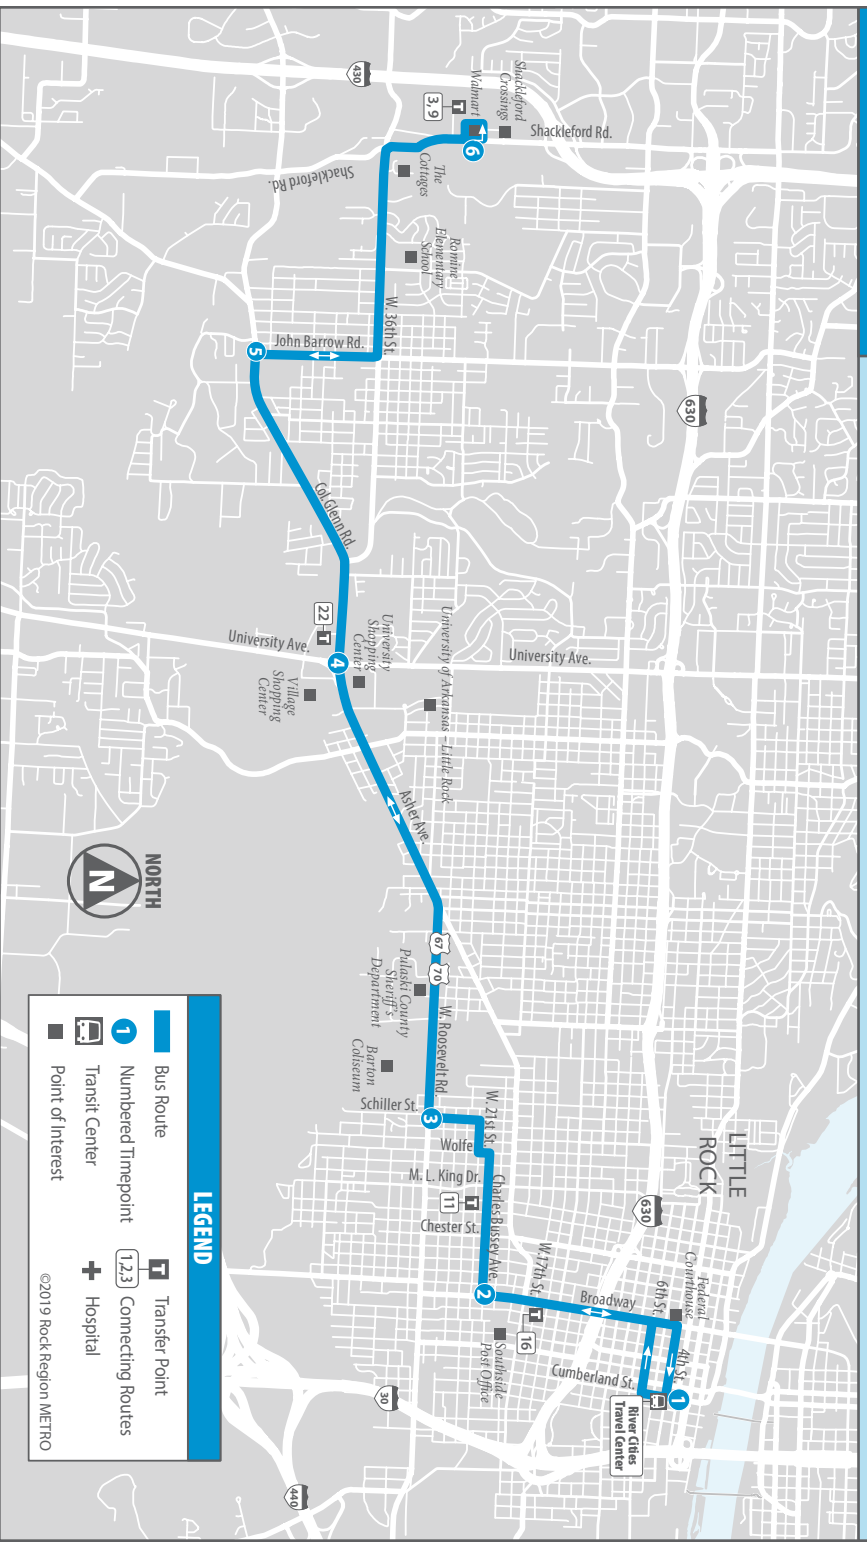

*Bus goes on to serve Route 3 Baptist Medical Center Inbound to downtown.

SUNDAY • TO DOWNTOWN

	6	5	4	3	2	1
	Walmart at Shackleford Crossings	Colonel Glenn & John Barrow	Colonel Glenn & University	Schiller & Roosevelt	Charles Bussey & Broadway	River Cities Travel Center
A.M.	9:18 10:03	9:27 10:12	9:32 10:17	9:42 10:27	9:48 10:33	9:55** 10:40**
	10:48	10:57	11:02	11:12	11:18	11:25**
	11:33	11:42	11:47	11:57	12:03	12:10**
P.M.	12:18 1:03	12:27 1:12	12:32 1:17	12:42 1:27	12:48 1:33	12:55** 1:40**
	1:48	1:57	2:02	2:12	2:18	2:25**
	2:33	2:42	2:47	2:57	3:03	3:10**
	3:18	3:27	3:32	3:42	3:48	3:55**
	4:03	4:12	4:17	4:27	4:33	4:40

**Bus goes on to serve Route 3 Baptist Medical Center Outbound to Walmart on Shackleford.

501-375-1163 rrmetro.org [@rrmetro](https://twitter.com/rrmetro) [rrmetro](https://www.facebook.com/rrmetro)

River Cities Travel Center | 310 E. Capitol Ave., Little Rock

FIND A BUS:
 DOWNLOAD THE METROtrack APP

14

MONDAY-FRIDAY • FROM DOWNTOWN

	1	2	3	4	5	6
A.M.	River Cities Travel Center	Charles Bussey & Broadway	Schiller & Roosevelt	Colonel Glenn & University	Colonel Glenn & John Barrow	Walmart at Shackleford
6:10	6:45	6:20	6:27	6:38	6:44	6:54*
7:20	7:55	7:30	7:37	7:48	7:54	8:04*
8:30	9:05	8:40	8:47	8:58	9:04	9:14*
9:40	10:15	9:50	9:57	10:08	9:39	9:49*
10:50	11:25	10:25	10:32	10:43	10:14	10:24*
12:00	12:35	12:10	12:17	12:28	12:34	12:44*
1:10	1:45	1:20	1:27	1:38	1:44	1:54*
2:20	2:55	2:30	2:37	2:48	2:54	3:04*
3:30	4:05	3:40	3:47	3:58	3:29	3:39*
4:38	5:15	4:48	4:55	5:06	4:39	4:49*
5:50	6:20	6:00	6:07	6:18	5:49	5:22*
7:00	8:00	7:10	7:17	6:48	6:24	6:34*
		8:10	8:17	7:28	7:34	7:44*
				8:28	8:34	8:44