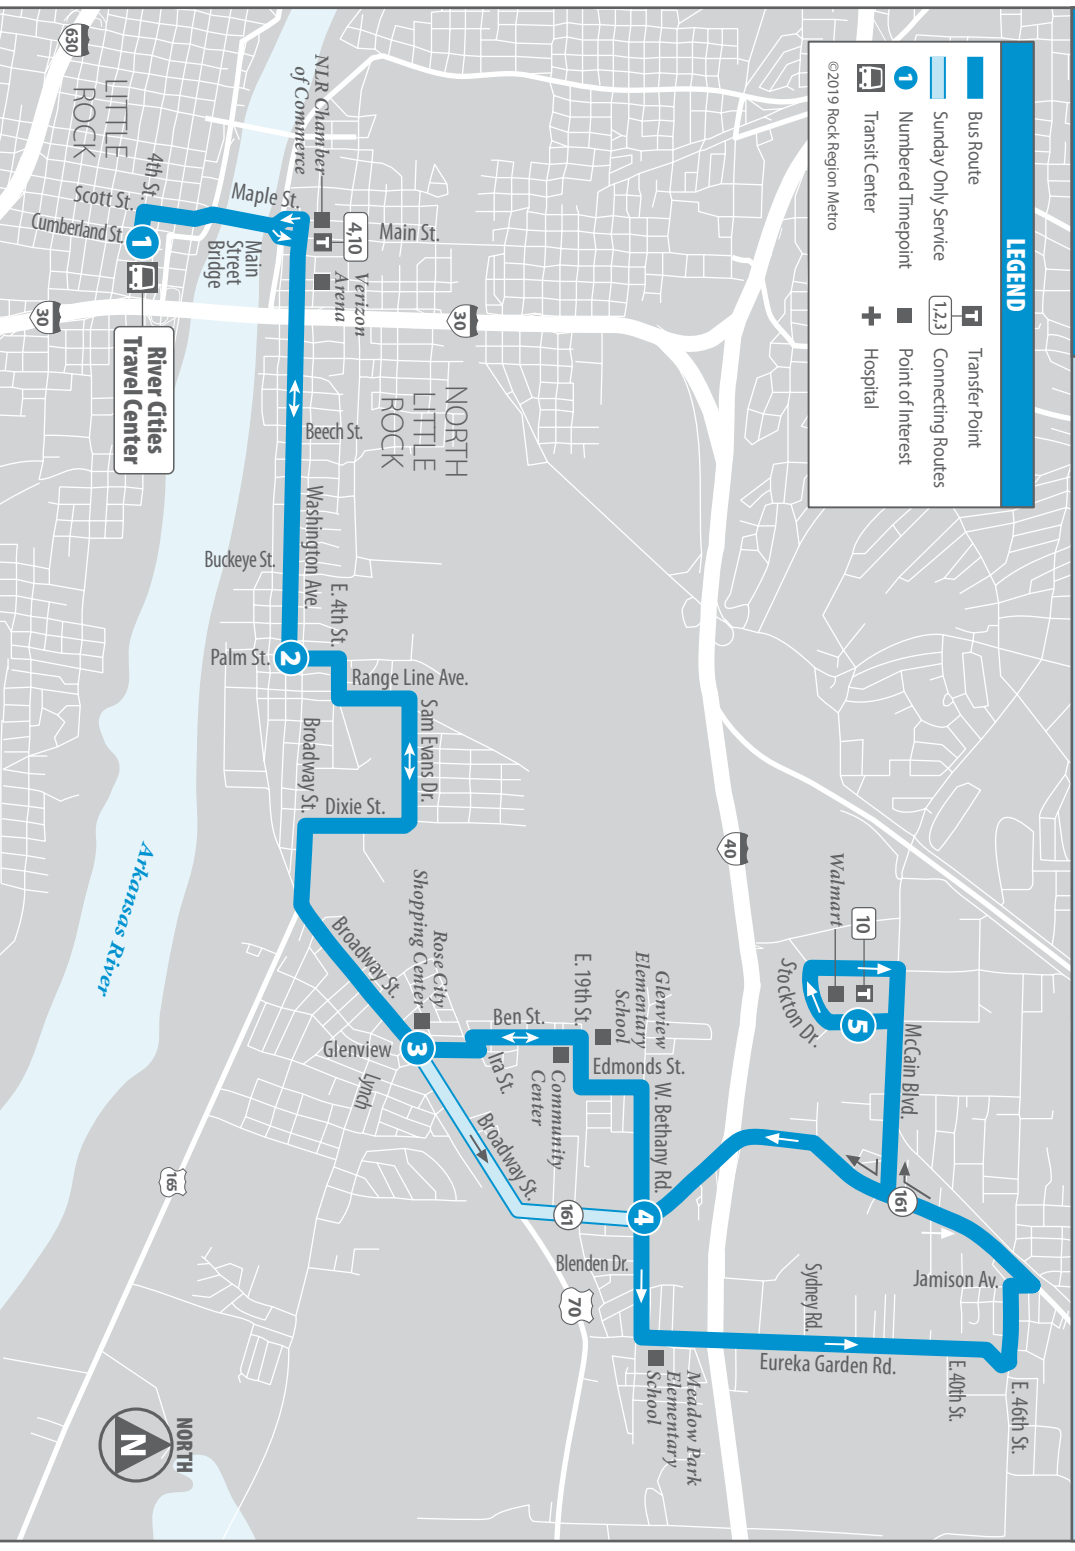

Route 18

McAlmont

LEGEND

- Bus Route
- Sunday Only Service
- Numbered Timepoint
- Transfer Point
- Connecting Routes (1,2,3)
- Point of Interest
- Hospital

© 2019 Rock Region Metro

MONDAY-FRIDAY • FROM DOWNTOWN

	1	2	3	4	5
A.M.	—	—	—	—	—
6:10	6:10	6:22	6:33	6:39	5:26*
6:55	6:55	7:07	7:18	7:24	5:56
7:42	7:42	7:54	8:05	8:11	6:51*
8:25	8:25	8:37	8:48	8:54	7:36
9:12	9:12	9:24	9:35	9:41	8:23*
9:55	9:55	10:07	10:18	10:24	9:06
10:42	10:42	10:54	11:05	11:11	9:53*
11:25	11:25	11:37	11:48	11:54	10:36
P.M.	12:12	12:24	12:35	12:41	11:23*
	12:55	1:07	1:18	1:24	12:06
	1:42	1:54	2:05	2:11	12:53*
	2:25	2:37	2:48	2:54	1:36
	3:12	3:24	3:35	3:41	2:23*
	3:54	4:06	4:17	4:23	3:06
	4:42	4:54	5:05	5:11	3:53*
	5:23	5:35	5:46	5:52	4:35
	6:20	6:32	6:43	6:49	5:23*
	7:00	7:12	7:23	7:29	6:04
	8:00	8:12	8:23	8:29	7:01*
					7:41
					8:41

*Transfer opportunity at Walmart to Route 10 McCain Mall inbound to Downtown.

MONDAY-FRIDAY • TO DOWNTOWN

	5	4	3	2	1
A.M.	5:28	5:37	5:43	5:54	6:05
	6:14	6:23	6:29	6:40	6:50
	6:59	7:08	7:14	7:25	7:37
	7:42	7:51	7:57	8:08	8:20
	8:29	8:38	8:44	8:55	9:07
	9:12	9:21	9:27	9:38	9:50
	9:59	10:08	10:14	10:25	10:37
	10:42	10:51	10:57	11:08	11:20
P.M.	11:29	11:38	11:44	11:55	12:07
	12:12	12:21	12:27	12:38	12:50
	12:59	1:08	1:14	1:25	1:37
	1:42	1:51	1:57	2:08	2:20
	2:29	2:38	2:44	2:55	3:07
	3:12	3:21	3:27	3:38	3:49
	3:59	4:08	4:14	4:25	4:37
	4:41	4:50	4:56	5:07	5:18
	5:31	5:40	5:46	5:57	6:09
	6:10	6:19	6:25	6:36	6:48
	7:10	7:19	7:25	7:36	7:47
	7:47	7:56	8:02	8:13	8:24

All buses have video/audio monitoring, are ADA-accessible and are equipped with bike racks. Todo los buses tienen video y audio, son ADA-accessible y son equipados con portabicicletas.

INSTRUCTIONS/INSTRUCCIONES

The bus stops at this location at listed times. Look for column of times below the matching symbol in the schedule. (El bus para en este lugar según el itinerario. Mire la columna de tiempos de llegada de acuerdo al símbolo en el horario.)

Transfer point. Shows where this bus intersects with other routes that are available for transfer. (Lugar de transbordo. Muestra donde el bus interseca otras rutas para hacer transbordo.)

The timetable shows when the bus is scheduled to depart numbered timepoints. Departure times may vary and depend on traffic and weather conditions. Arrive at the bus stop about 5 minutes early to avoid missing the bus. (El itinerario muestra cuando el bus está programado para partir en los tiempos indicados. Los tiempos de salida de los buses pueden variar dependiendo de las condiciones del tráfico y del tiempo. Llegue a la parada del bus con 5 minutos de antelación para evitar perder el bus.)

Watch for special notes that appear at the bottom of the page. They are usually marked with an asterisk (*). (Ponga atención a las pequeñas notas en la parte inferior de la página. Estas están usualmente marcadas con asterisco.)

*This trip does not operate on holidays.