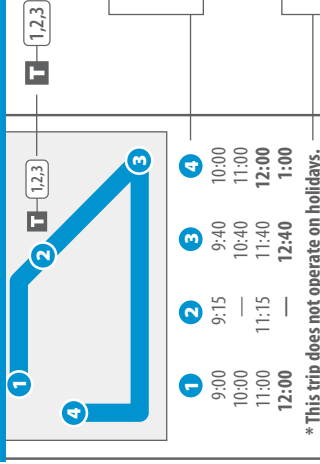

SATURDAY • FROM DOWNTOWN LITTLE ROCK TO HENSLEY

	1	2	3	4	5	6	7
	River Cities Travel Center	Roosevelt & Springer	Sweet Home	Higgins	Wrightsville	Woodson	Hensley
A.M.	9:45 11:15	9:56 11:26	10:02 11:32	10:06 11:36	10:15 11:45	10:24 11:54	10:28 11:58
P.M.	12:45 2:15	12:56 2:26	1:02 2:32	1:06 2:36	1:15 2:45	1:24 2:54	1:28 2:58
	3:45 5:15	3:56 5:27	4:02 5:33	4:06 5:37	4:15 5:46	4:24 5:55	4:28 5:59

SATURDAY • FROM HENSLEY TO DOWNTOWN LITTLE ROCK

	7	6	5	4	3	2	1
	Hensley	Woodson	Wrightsville	Higgins	Sweet Home	Roosevelt & Springer	River Cities Travel Center
A.M.	9:00 10:28	9:04 10:33	9:15 10:42	9:24 10:52	9:26 10:54	9:34 11:02	9:44 11:12
P.M.	11:58 1:28	12:03 1:33	12:12 1:42	12:22 1:52	12:24 1:54	12:32 2:02	12:42 2:12
	2:58 4:28	3:03 4:33	3:12 4:42	3:22 4:52	3:24 4:54	3:32 5:02	3:42 5:12
	5:59	6:04	6:13	6:23	6:25	6:33	6:43

INSTRUCTIONS/INSTRUCCIONES

Transfer point. Shows where this bus intersects with other routes that are available for transfer. (Lugar de transbordo. Muestra donde el bus interseca otras rutas para hacer transbordo.)

MONDAY-FRIDAY • FROM HENSLEY TO DOWNTOWN LITTLE ROCK

	7	6	5	4	3	2	1
A.M.	5:20	5:24	5:33	5:43	5:47	5:55	6:05
	5:55	5:59	6:08	6:18	6:22	6:30	6:40
	7:23	7:27	7:36	7:46	7:50	7:58	8:08
	8:55	8:59	9:08	9:18	9:22	9:30	9:40
P.M.	1:04	1:08	1:17	1:27	1:31	1:39	1:49
	3:58	4:02	4:11	4:21	4:25	4:33	4:43
	5:32	5:36	5:45	5:55	5:59	6:07	6:17
	7:03	7:07	7:16	7:26	7:30	7:38	7:48