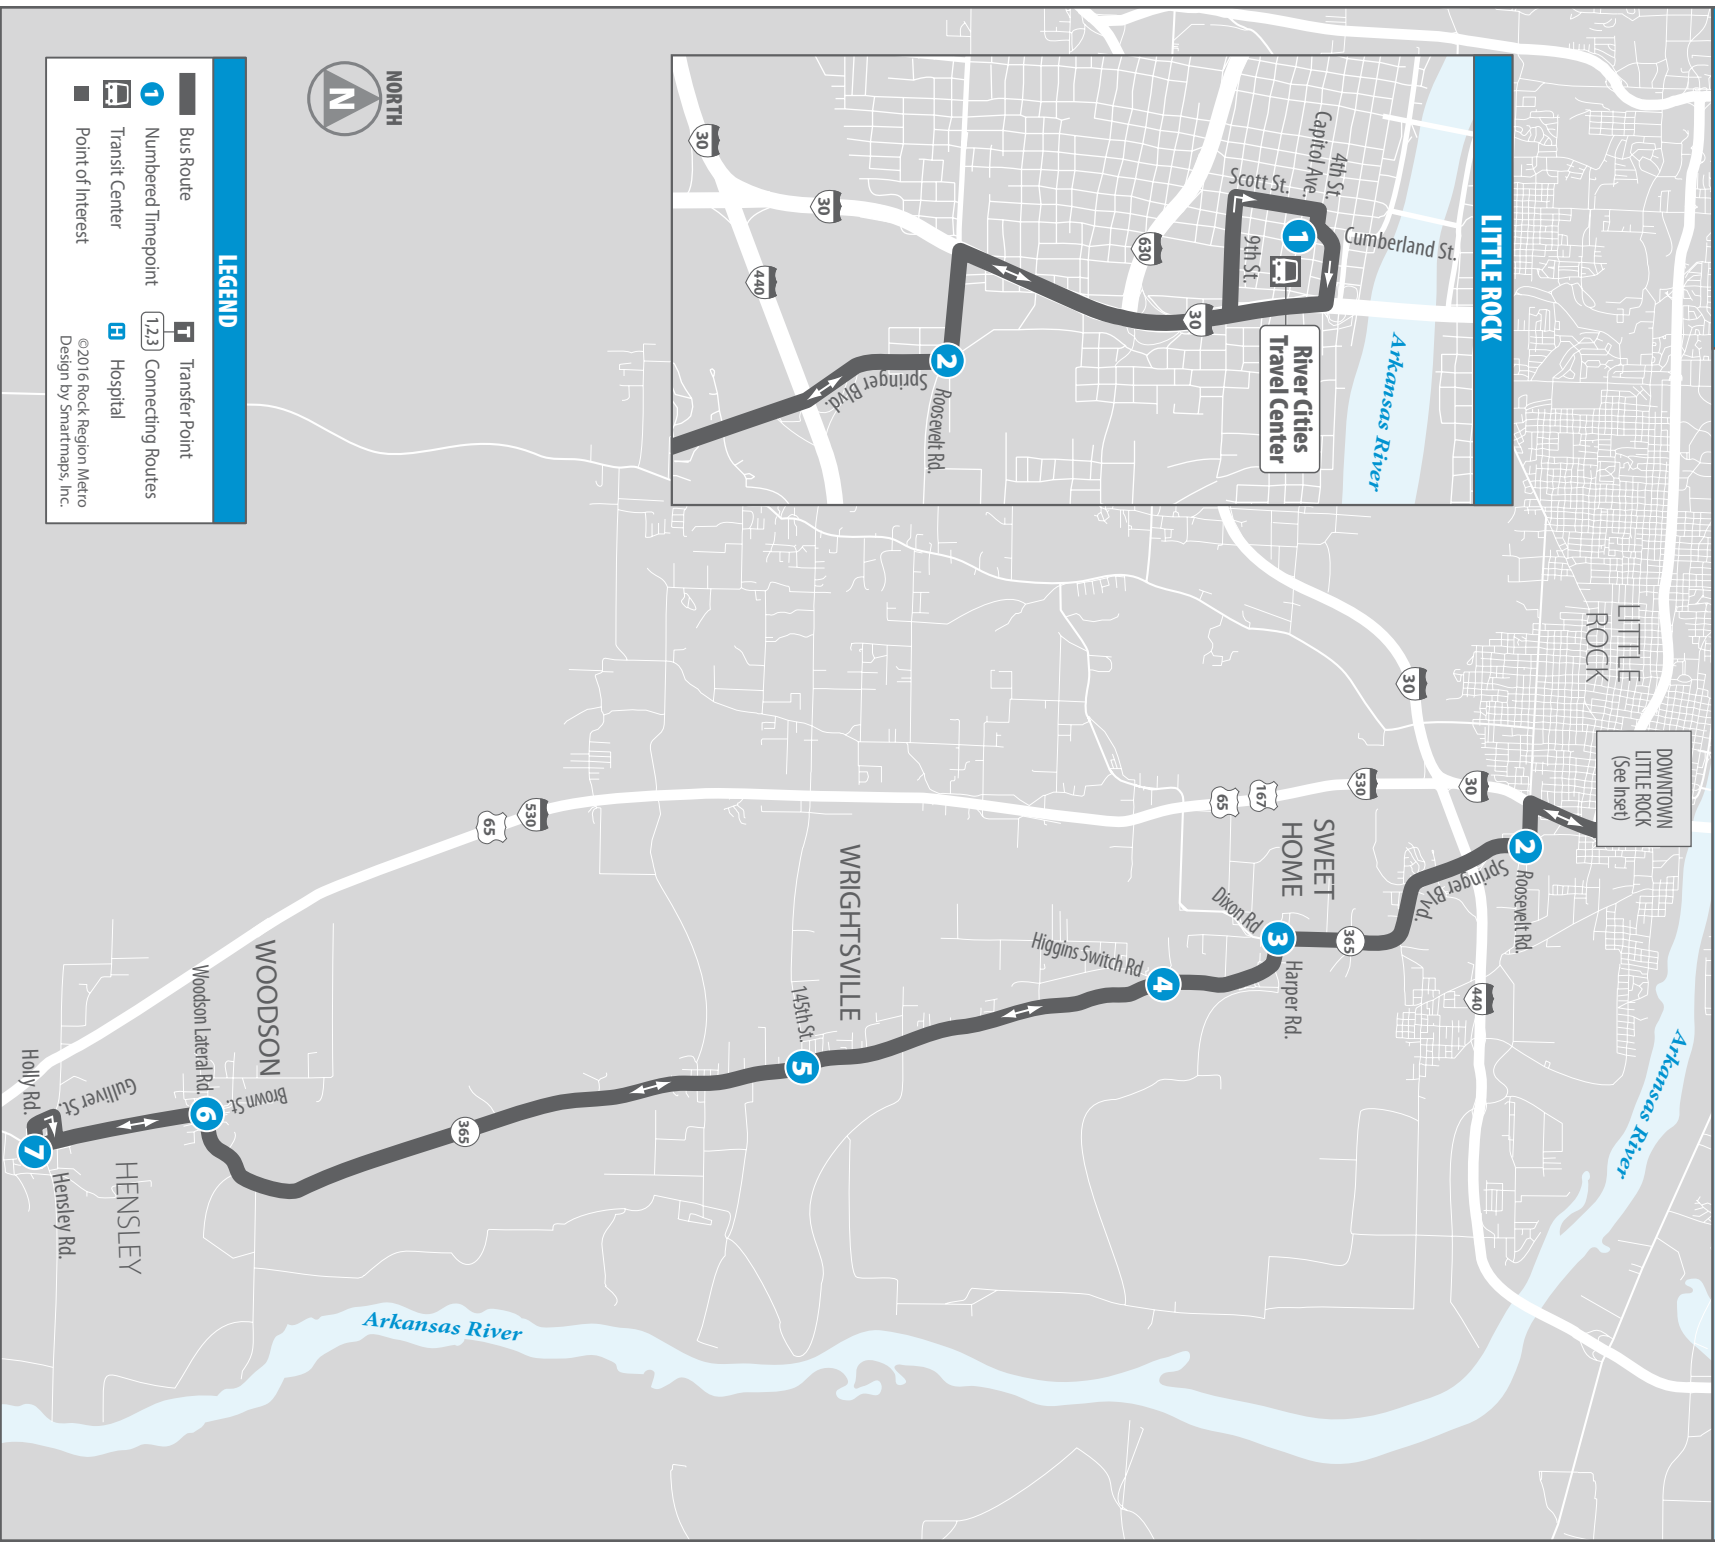

* This trip does not operate on holidays.

19

Hensley Express

- River Cities Travel Center
- Downtown Little Rock
- Booker Arts and Science Magnet Elementary School
- Hensley
- Woodson
- Wrightsville
- Higgins
- Sweet Home

FIND A BUS:
DOWNLOAD THE METROtrack APP

Rock Region
METRO

501-375-1163 rrmetro.org @rrmetro rrmetro

Route 19

Hensley Express

MONDAY-FRIDAY • FROM DOWNTOWN LITTLE ROCK TO HENSLEY

	1	2	3	4	5	6	7
A.M.	6:40	6:51	6:57	6:59	7:08	7:19	7:23
	8:11	8:23	8:29	8:31	8:40	8:51	8:55
P.M.	12:20	12:32	12:38	12:40	12:49	1:00	1:04
	3:15	3:26	3:32	3:34	3:43	3:54	3:58
	4:48	5:00	5:06	5:08	5:17	5:28	5:32
	6:20	6:31	6:37	6:39	6:48	6:59	7:03

MONDAY-FRIDAY • FROM HENSLEY TO DOWNTOWN LITTLE ROCK

	7	6	5	4	3	2	1
A.M.	5:20	5:24	5:33	5:43	5:47	5:55	6:05
	5:55	5:59	6:08	6:18	6:22	6:30	6:40
	7:23	7:27	7:36	7:46	7:50	7:58	8:08
	8:55	8:59	9:08	9:18	9:22	9:30	9:40
P.M.	1:04	1:08	1:17	1:27	1:31	1:39	1:49
	3:58	4:02	4:11	4:21	4:25	4:33	4:43
	5:32	5:36	5:45	5:55	5:59	6:07	6:17
	7:03	7:07	7:16	7:26	7:30	7:38	7:48

- Hensley
- Woodson
- Wrightsville
- Higgins
- Sweet Home
- Roosevelt & Springer
- River Cities Travel Center