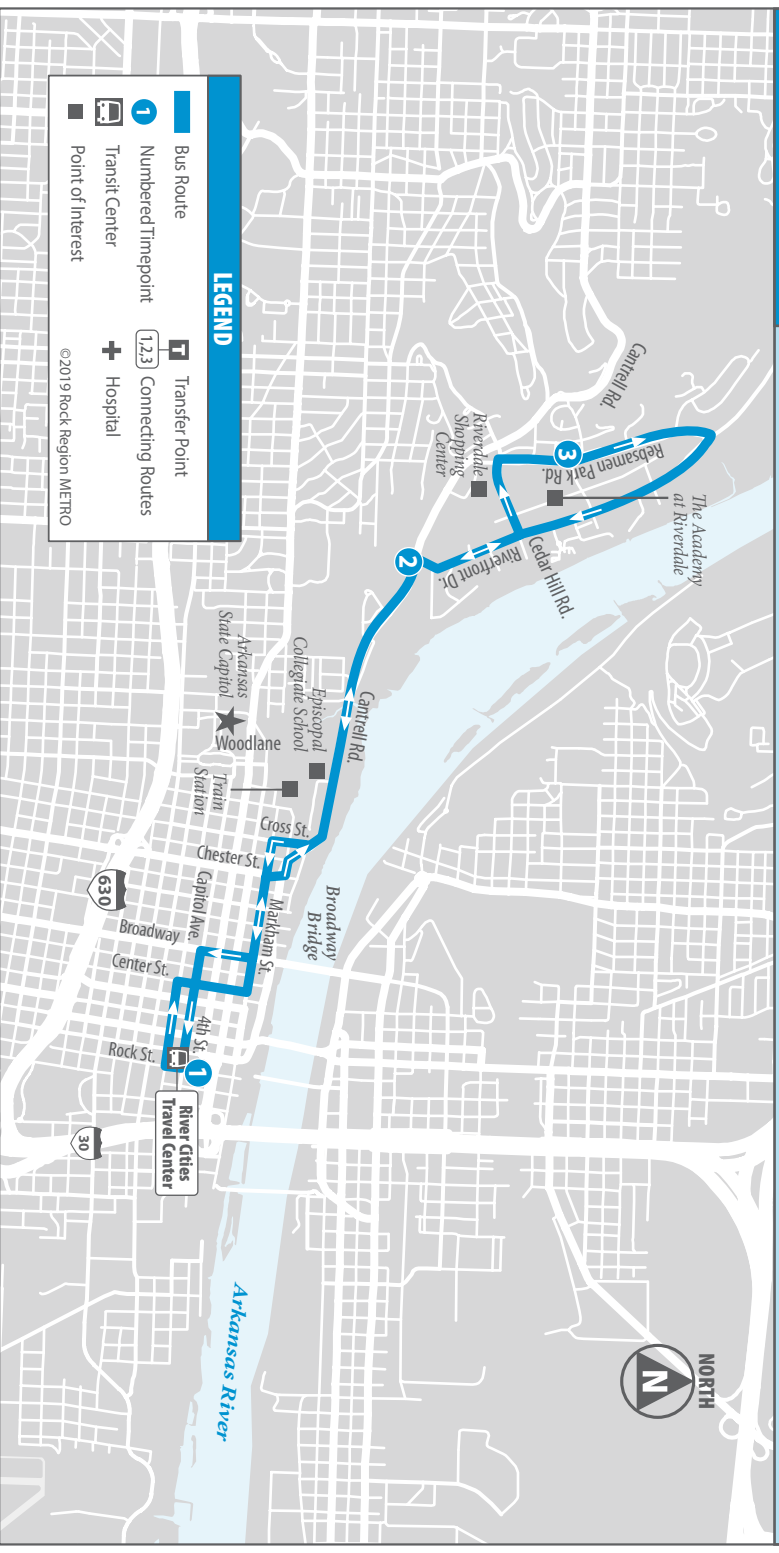

Transfer point. Shows where this bus intersects with other routes that are available for transfer. (Lugar de transbordo. Muestra donde el bus intersecta otras rutas para hacer transbordar.)

The timetable shows when the bus is scheduled to depart numbered timepoints. Departure times may vary and depend on traffic and weather conditions. Arrive at the bus stop about 5 minutes early to avoid missing the bus. (El itinerario muestra cuando el bus está programado para partir en los tiempos indicados. Los tiempos de salida de los buses pueden variar dependiendo de las condiciones del tráfico y del tiempo. Llegue a la parada del bus con 5 minutos de antelación para evitar perder el bus.)

501-375-1163 rrmetro.org @rrmetro rrmetro

River Cities Travel Center | 310 E. Capitol Ave., Little Rock

21

Riverdale

River Cities Travel Center
Downtown Little Rock
Episcopal Collegiate School
The Academy at Riverdale
Riverdale Shopping Center

Route 21

Riverdale

MONDAY-FRIDAY • FROM DOWNTOWN

	1	2	3
	River Cities Travel Center	Riverfront & Cantrell	Rebsamen & Riverdale
A.M.	6:10 6:45	6:20 6:55	6:24 7:00
	7:20 8:04	7:30 8:15	7:35 8:20
	8:39 9:24	8:50 9:35	8:55 9:40
	9:59 10:44	10:10 10:55	10:15 11:00
P.M.	11:19 12:04	11:30 12:15	11:35 12:20
	12:39 1:24	12:50 1:35	12:55 1:40
	1:59 2:44	2:10 2:55	2:15 3:00
	3:19 4:04	3:30 4:15	3:35 4:20
	4:39 5:24	4:50 5:35	4:55 5:40
	5:59	6:09	6:14

MONDAY-FRIDAY • TO DOWNTOWN

	3	2	1
	Rebsamen & Riverdale	Riverfront & Cantrell	River Cities Travel Center
A.M.	6:24 7:00	6:31 7:08	6:43* 7:22*
	7:35 8:20	7:43 8:28	7:57* 8:42*
	8:55 9:40	9:03 9:48	9:17* 10:02*
	10:15 11:00	10:23 11:08	10:37* 11:22*
P.M.	11:35 12:20	11:43 12:28	11:57* 12:42*
	12:55 1:40	1:03 1:48	1:17* 2:02*
	2:15 3:00	2:23 3:08	2:37* 3:22*
	3:35 4:20	3:43 4:28	3:57* 4:42*
	4:55 5:40	5:03 5:48	5:17* 6:02*
	6:14	6:22	6:36