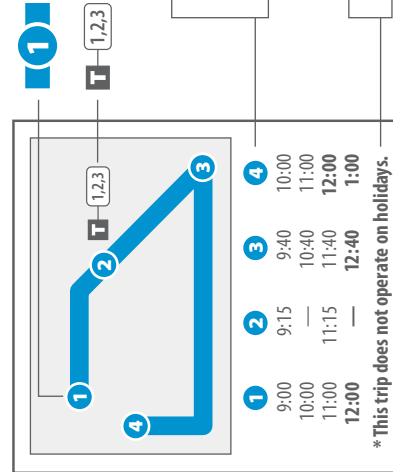

SATURDAY • FROM DOWNTOWN

	1 River Cities Travel Center	2 Riverfront & Cantrell	3 Rebsamen & Riverdale
A.M.	6:10 6:45	6:21 6:55	6:25 6:59
	7:22 8:00	7:32 8:11	7:36 8:16
	8:41 9:20	8:52 9:31	8:56 9:36
	10:00 10:40	10:11 10:51	10:16 10:56
	11:20 12:00	11:31 12:11	11:36 12:16
P.M.	12:40 1:20	12:51 1:31	12:56 1:36
	2:00 2:40	2:11 2:51	2:16 2:56
	3:20 3:55	3:31 4:06	3:36 4:11
	4:40 5:10	4:51 5:21	4:56 5:25
	5:51	6:01	6:05

SATURDAY • TO DOWNTOWN

	3 Rebsamen & Riverdale	2 Riverfront & Cantrell	1 River Cities Travel Center
A.M.	6:25 6:59	6:32 7:05	6:43* 7:15*
	7:36 8:16	7:44 8:24	7:55* 8:35*
	8:56 9:36	9:04 9:44	9:15* 9:55*
	10:16 10:56	10:24 11:04	10:35* 11:15*
P.M.	11:36 12:16	11:44 12:24	11:55* 12:35*
	12:56 1:36	1:04 1:44	1:15* 1:55*
	2:16 2:56	2:24 3:04	2:35* 3:15*
	3:36 4:11	3:44 4:19	3:55* 4:30*
	4:56 5:25	5:04 5:33	5:15* 5:44*
	6:05	6:11	6:20

*Bus goes on to serve Route 12 Outbound to Clinton Center/Airport

NO SUNDAY SERVICE

All buses have video/audio monitoring, are ADA-accessible and are equipped with bike racks. Todo los buses tienen video y audio, son ADA-accesible y son equipados con portabicicletas.

INSTRUCTIONS/INSTRUCCIONES

The bus stops at this location at listed times. Look for column of times below the matching symbol in the schedule. (El bus para en este lugar según el itinerario. Mire la columna de tiempos de llegada de acuerdo al símbolo en el horario.)

Transfer point. Shows where this bus intersects with other routes that are available for transfer. (Lugar de transbordo. Muestra donde el bus intersecta otras rutas para hacer transbordar.)

The timetable shows when the bus is scheduled to depart numbered timepoints. Departure times may vary and depend on traffic and weather conditions. Arrive at the bus stop about 5 minutes early to avoid missing the bus. (El itinerario muestra cuando el bus está programado para partir en los tiempos indicados. Los tiempos de salida de los buses pueden variar dependiendo de las condiciones del tráfico y del tiempo. Llegue a la parada del bus con 5 minutos de antelación para evitar perder el bus.)

Watch for special notes that appear at the bottom of the page. They are usually marked with an asterisk (*). (Ponga atención a las pequeñas notas en la parte inferior de la página. Estas están usualmente marcadas con asterisco.)

501-375-1163 rrmetro.org @rrmetro rrmetro

River Cities Travel Center | 310 E. Capitol Ave., Little Rock

21

Riverdale

River Cities Travel Center
Downtown Little Rock
Episcopal Collegiate School
The Academy at Riverdale
Riverdale Shopping Center