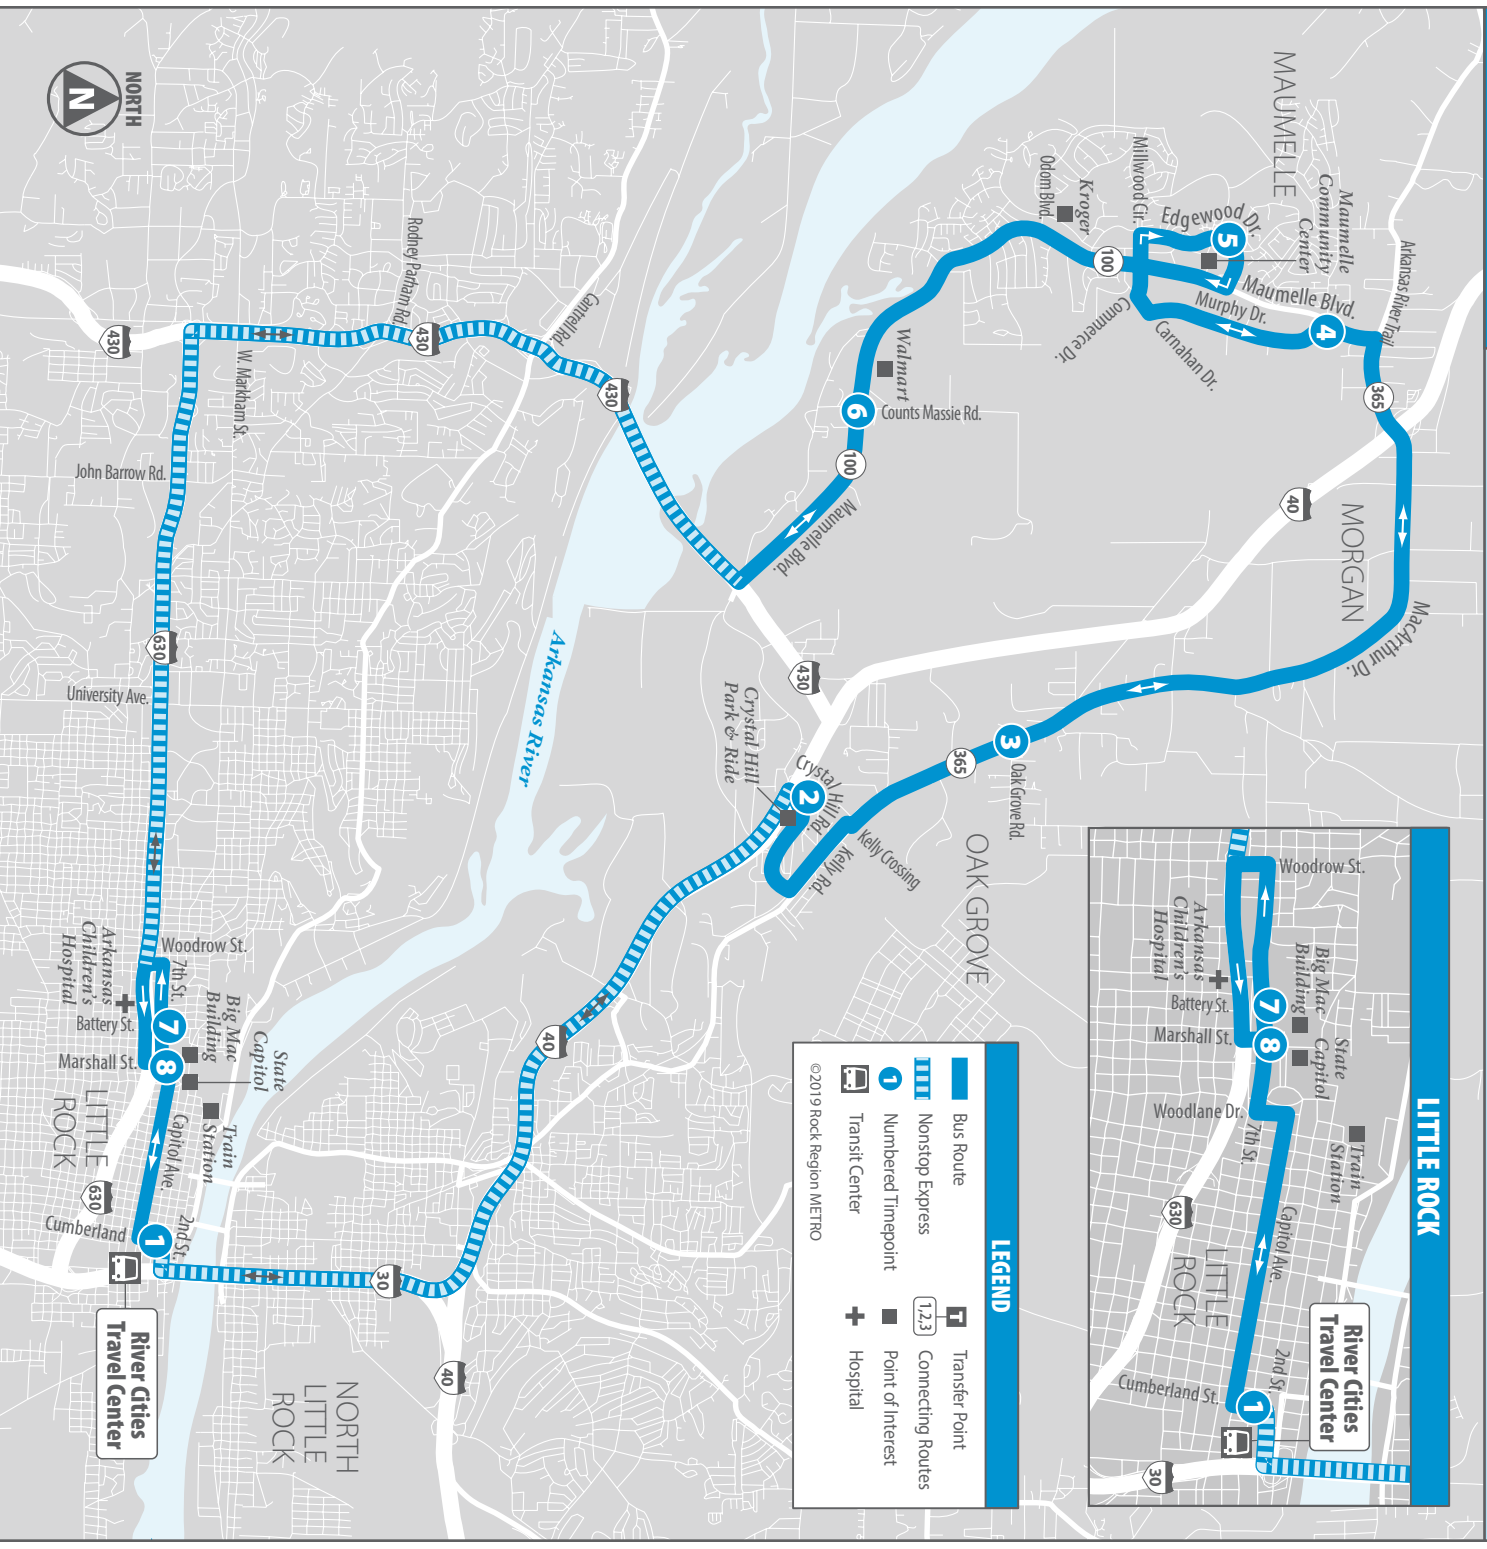

## Maumelle / Oak Grove Express

River Cities Travel Center  
 Downtown Little Rock  
 Arkansas State Capitol Building  
 Maumelle Community Center  
 Oak Grove  
 Maumelle Industrial Park

**FIND A BUS:**  
 DOWNLOAD THE METROtrack APP

# Route 26

## MONDAY-FRIDAY • FROM DOWNTOWN • A.M. ROUTE

- 1** River Cities Travel Center
- 2** Crystal Hill Park & Ride
- 3** MacArthur (Hwy 365) & Oak Grove
- 4** Murphy Dr. & Maumelle Blvd.

A.M.	6:20	6:30	6:37	6:49
	6:50	7:00	7:07	7:19

## MONDAY-FRIDAY • TO DOWNTOWN • P.M. ROUTE

- 4** Murphy Dr. & Maumelle Blvd.
- 3** MacArthur (Hwy 365) & Oak Grove
- 2** Crystal Hill Park & Ride
- 1** River Cities Travel Center

P.M.	5:00	5:11	5:17	5:30
	6:00	6:11	6:17	6:30
	6:30	6:41	6:47	7:00