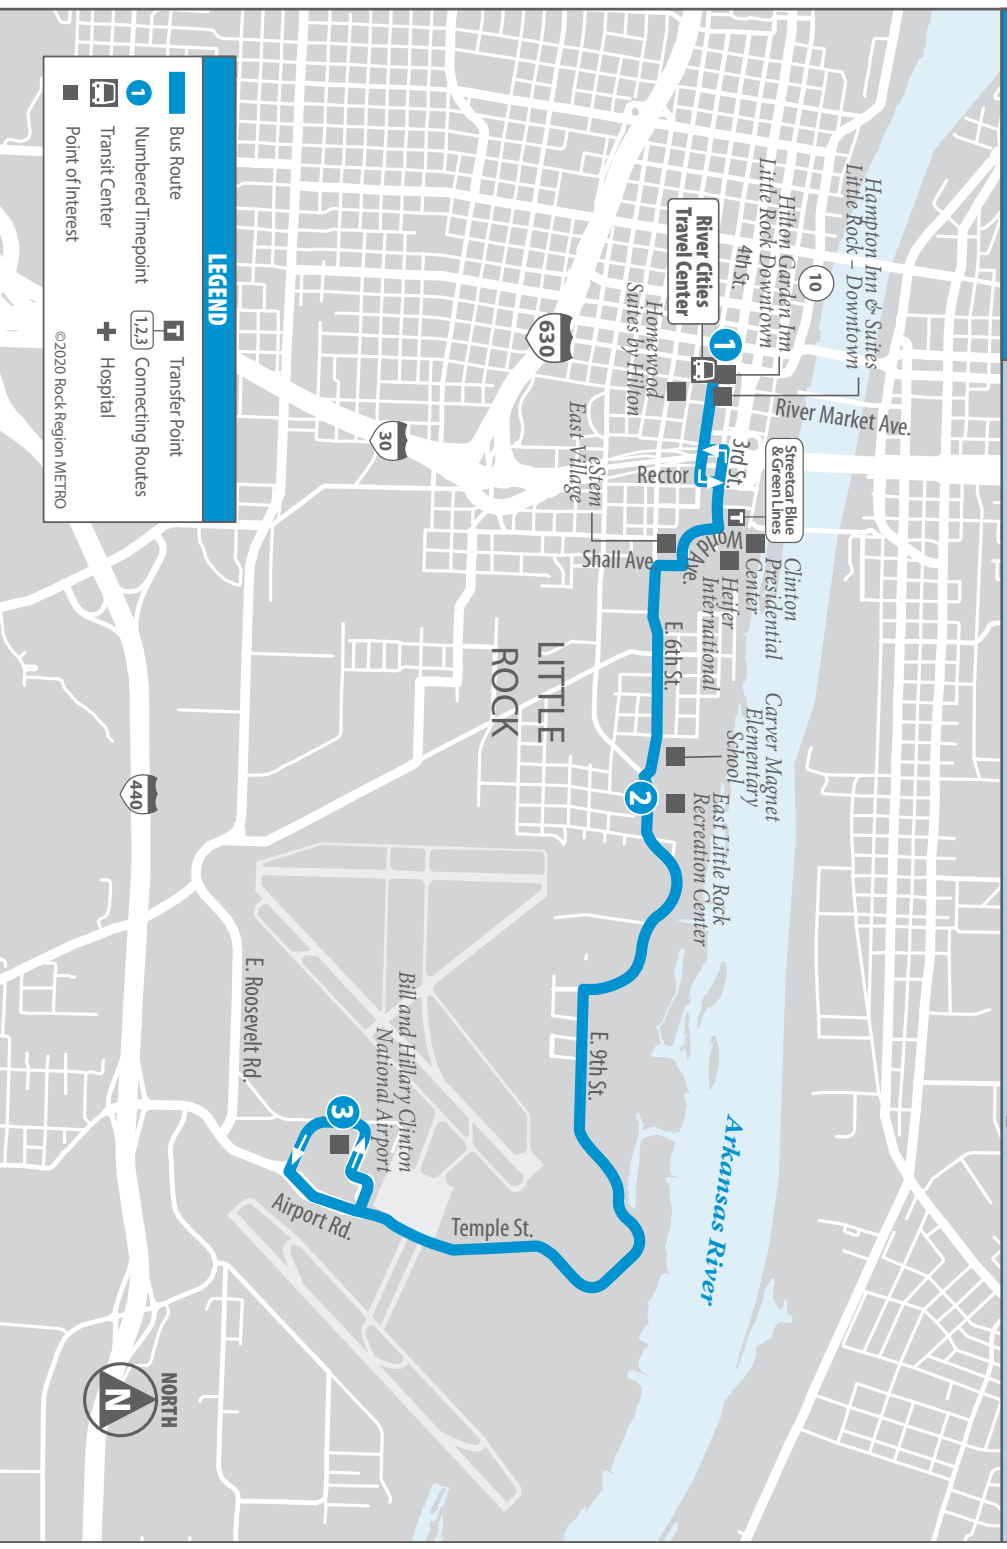

## Clinton Center / Airport

- River Cities Travel Center
- Downtown Little Rock
- Carver Magnet Elementary School
- East Little Rock Recreation Center
- Clinton Presidential Center
- eStem East Village Campus
- Heifer International
- Clinton National Airport
- Homewood Suites by Hilton
- Hampton Inn & Suites
- Little Rock – Downtown
- Hilton Garden Inn Little Rock Downtown
- Residence Inn Little Rock Downtown

FIND A BUS:  
DOWNLOAD THE METROtrack APP

Rock Region  
**METRO**

501-375-6717 rrmetro.org @rrmetro f rrmetro

## MONDAY-FRIDAY • FROM DOWNTOWN

	1 River Cities Travel Center	2 East Little Rock Comm. Center	3 Clinton National Airport
A.M.	6:10 6:45	6:18 6:53	6:26 7:01
	7:23 8:01	7:31 8:09	7:39 8:17
	8:39 9:17	8:47 9:25	8:55 9:33
	9:55 10:33	10:03 10:41	10:11 10:49
	11:11 11:50	11:19 11:58	11:27 12:06
P.M.	12:29 1:08	12:37 1:16	12:45 1:24
	1:47 2:26	1:55 2:34	2:03 2:42
	3:05 3:44	3:13 3:52	3:21 4:00
	4:23 5:02	4:31 5:10	4:39 5:18
	5:41 6:20	5:49 6:28	5:57 6:36
	7:00	7:08	7:16

## MONDAY-FRIDAY • TO DOWNTOWN

	3 Clinton National Airport	2 East Little Rock Comm. Center	1 River Cities Travel Center
A.M.	5:48 6:26	5:57 6:35	6:05 6:43
	7:01 7:39	7:10 7:48	7:18 7:56
	8:17 8:55	8:26 9:04	8:34 9:12
	9:33 10:11	9:42 10:20	9:50 10:28
	10:49 11:27	10:58 11:36	11:06 11:44
P.M.	12:06 12:45	12:15 12:54	12:23 1:02
	1:24 2:03	1:33 2:12	1:41 2:20
	2:42 3:21	2:51 3:30	2:59 3:38
	4:00 4:39	4:09 4:48	4:17 4:56
	5:18 5:57	5:27 6:06	5:35 6:14
	6:36 7:16	6:45 7:25	6:53 7:33