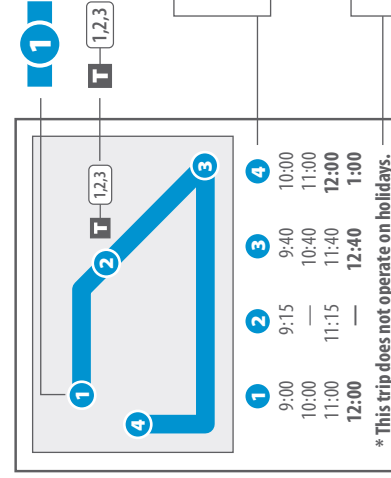

SATURDAY • TO DOWNTOWN

	3 Clinton National Airport	2 East Little Rock Community Center	1 River Cities Travel Center
A.M.	5:49 6:26	5:57 6:34	6:05 6:43
	7:03 7:44	7:12 7:53	7:21 8:02
	8:25 9:06	8:34 9:15	8:43 9:24
	9:47 10:28	9:56 10:37	10:05 10:46
	11:09 11:48	11:18 11:56	11:27 12:04
P.M.	12:25 1:02	12:33 1:10	12:41 1:18
	1:39 2:16	1:47 2:24	1:55 2:32
	2:53 3:30	3:01 3:38	3:09 3:46
	4:07 4:44	4:15 4:52	4:23 5:00
	5:21 5:58	5:29 6:06	5:37 6:14
	6:36	6:44	6:52

SUNDAY • FROM DOWNTOWN

	1 River Cities Travel Center	2 East Little Rock Comm. Center	3 Clinton National Airport
A.M.	— 9:15	8:45 9:24	8:54 9:33
	10:00 10:45	10:09 10:54	10:18 11:03
P.M.	11:30 12:15	11:39 12:24	11:48 12:33
	1:00 1:45	1:09 1:54	1:18 2:03
	2:30 3:15	2:39 3:24	2:48 3:33
	4:00	4:08	4:16

SUNDAY • TO DOWNTOWN

	3 Clinton National Airport	2 East Little Rock Comm. Center	1 River Cities Travel Center
A.M.	8:54 9:33	9:03 9:42	9:12 9:51
	10:18 11:03	10:27 11:12	10:36 11:21
P.M.	11:48 12:33	11:57 12:42	12:06 12:51
	1:18 2:03	1:27 2:12	1:36 2:21
	2:48 3:33	2:57 3:42	3:06 3:51
	4:16	4:24	4:32

INSTRUCTIONS/INSTRUCCIONES

The bus stops at this location at listed times. Look for column of times below the matching symbol in the schedule.
(El bus para en este lugar según el itinerario. Mire la columna de tiempos de llegada de acuerdo al símbolo en el horario.)

Transfer point. Shows where this bus intersects with other routes that are available for transfer.
(Lugar de transbordo. Muestra donde el bus intersecta otras rutas para hacer transbordo.)

The timetable shows when the bus is scheduled to depart numbered timepoints. Departure times may vary and depend on traffic and weather conditions. Arrive at the bus stop about 5 minutes early to avoid missing the bus. (El itinerario muestra cuando el bus está programado para partir en los tiempos indicados. Los tiempos de salida de los buses pueden variar dependiendo de las condiciones del tráfico y del tiempo. Llegue a la parada del bus con 5 minutos de antelación para evitar perder el bus.)

Watch for special notes that appear at the bottom of the page. They are usually marked with an asterisk (*).
(Ponga atención a las pequeñas notas en la parte inferior de la página. Estas están usualmente marcadas con asterisco.)

*This trip does not operate on holidays.

Clinton Center / Airport

- River Cities Travel Center
- Downtown Little Rock
- Carver Magnet Elementary School
- East Little Rock Recreation Center
- Clinton Presidential Center
- eStem East Village Campus
- Heifer International
- Clinton National Airport
- Homewood Suites by Hilton
- Hampton Inn & Suites
- Little Rock – Downtown
- Hilton Garden Inn Little Rock Downtown
- Residence Inn Little Rock Downtown

FIND A BUS:
DOWNLOAD THE METROtrack APP

Rock Region
METRO

501-375-6717 rrmetro.org @rrmetro f rrmetro